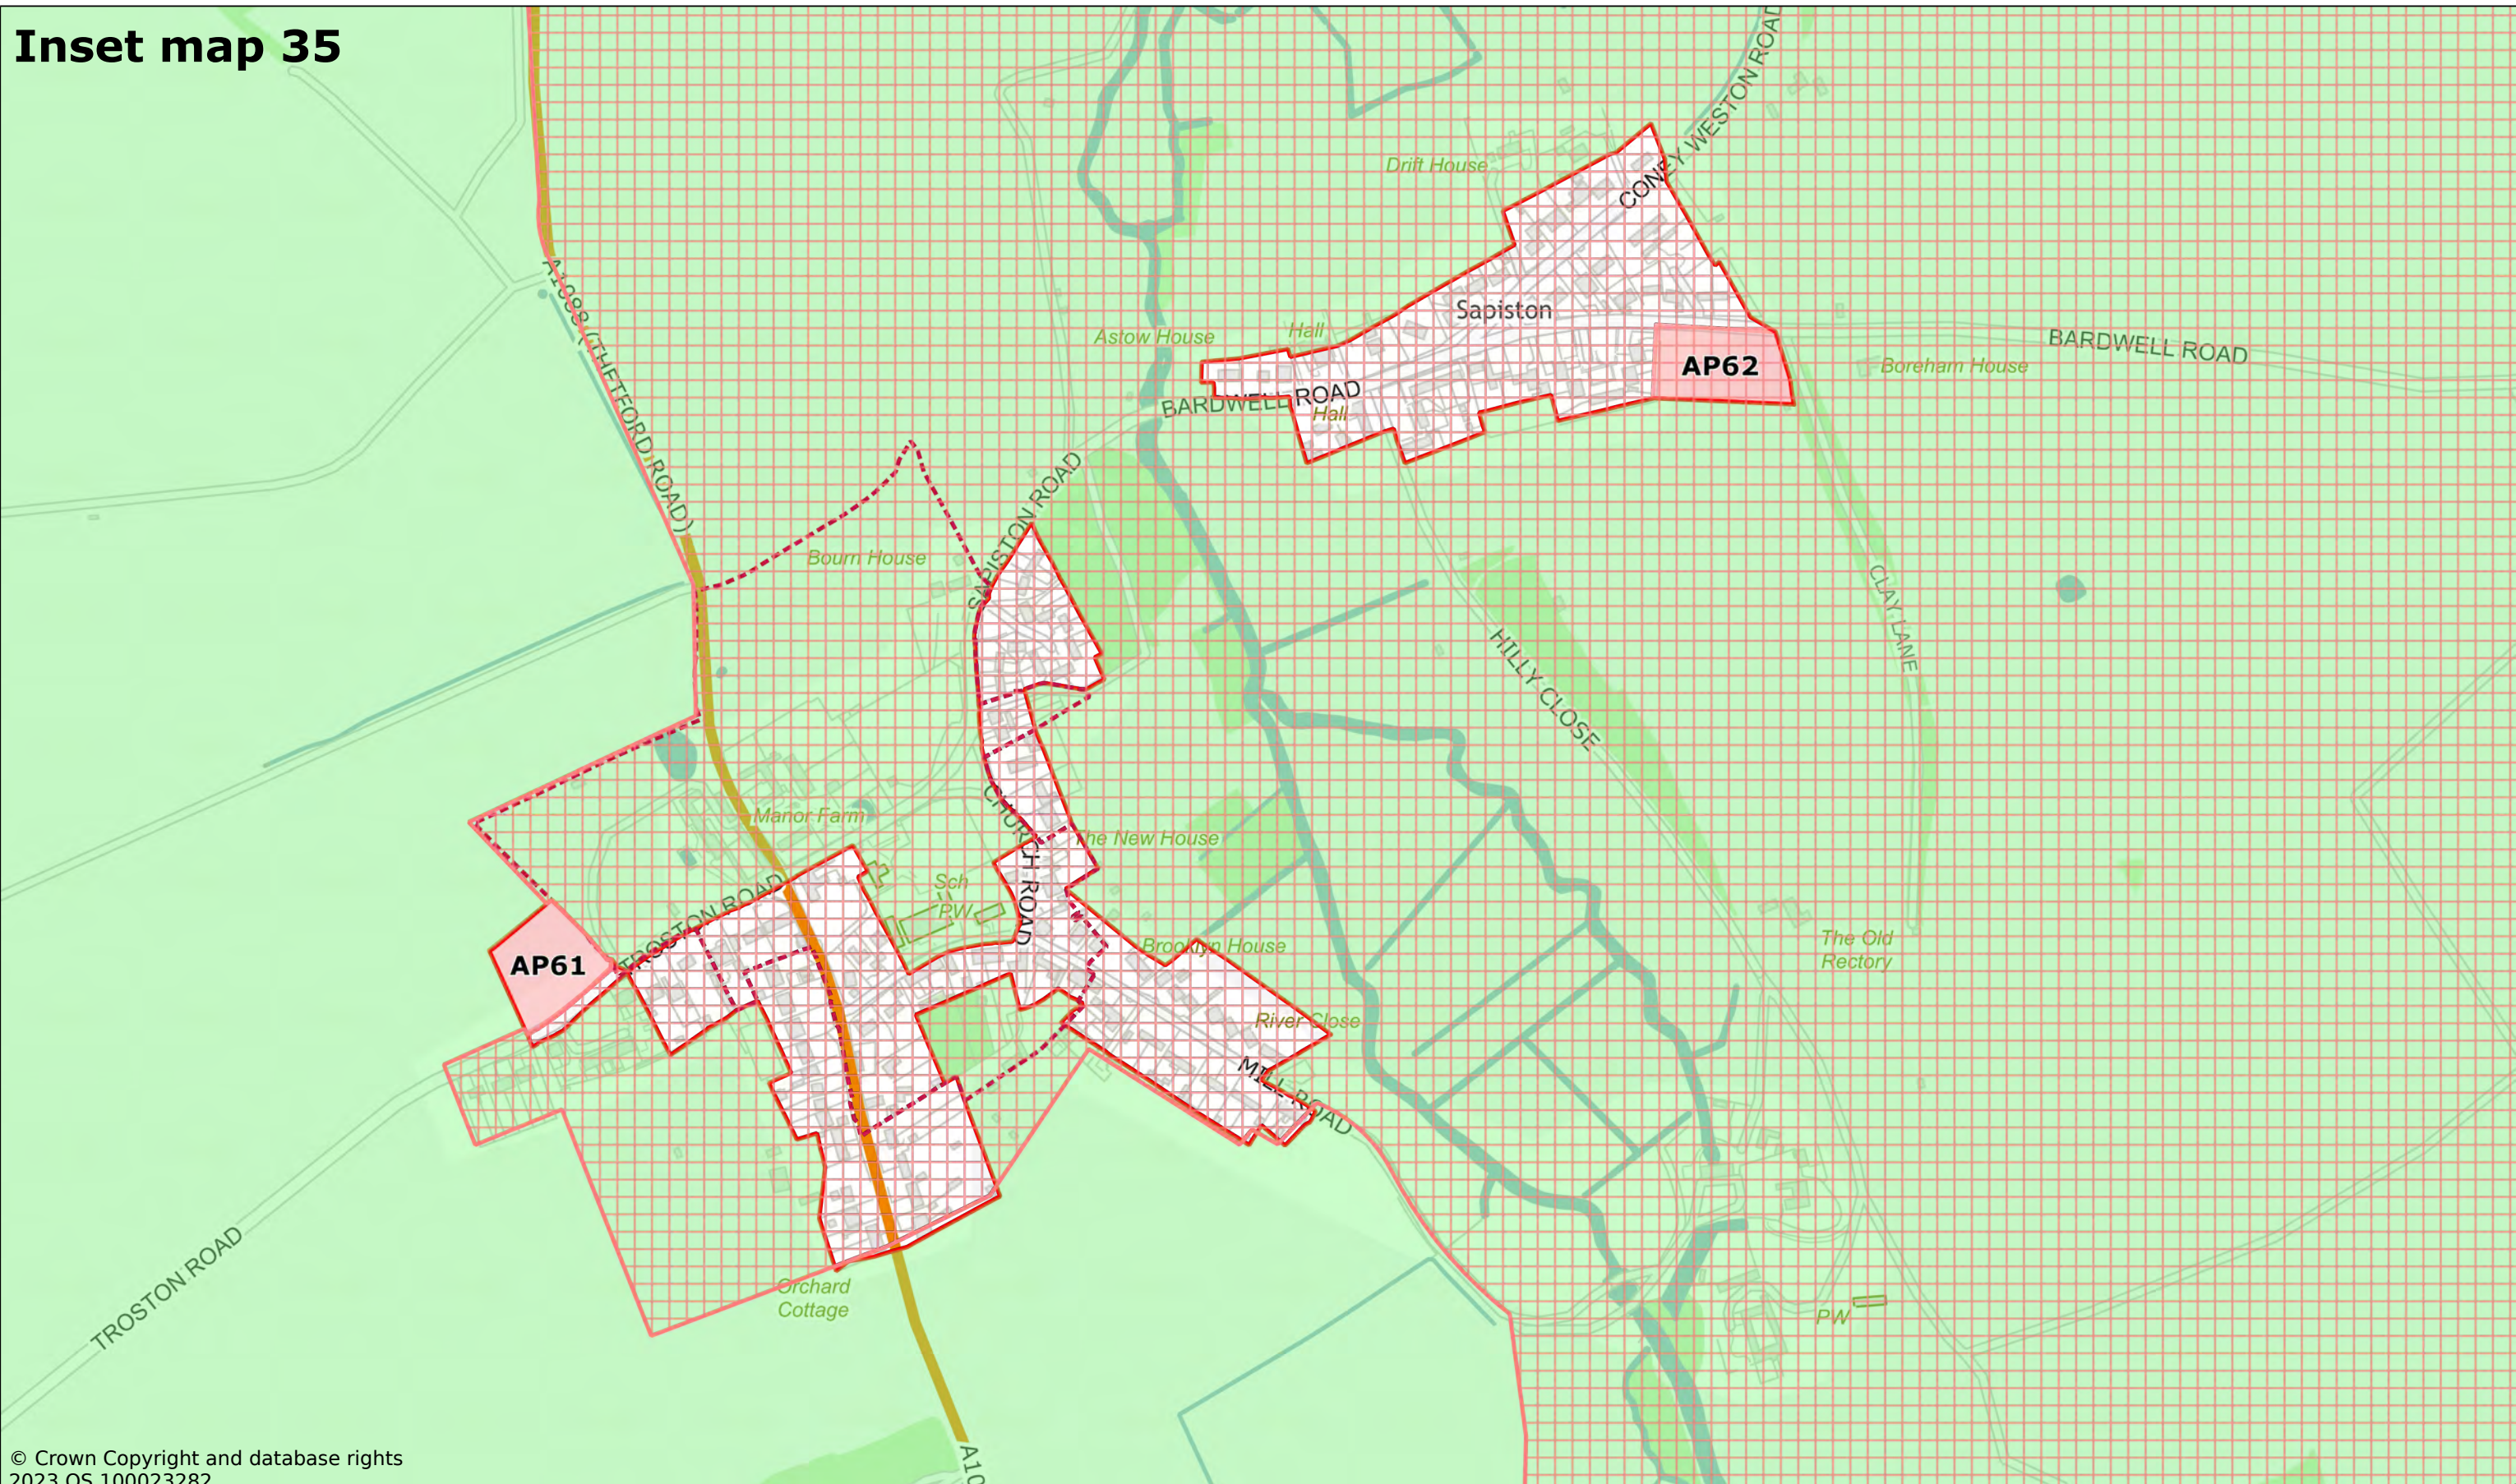

Inset map 35

© Crown Copyright and database rights
2023 OS 100023282

Honington and Sapiston

Scale: 1:5000

Printed on 2023-11-22 17:18:25

by kcooper@SEBC_DOMAIN

© Crown Copyright and database rights 2023 OS 100023282.

West Suffolk House
Western Way
Bury St Edmunds
IP33 3YU
01284 763233
www.westsuffolk.gov.uk