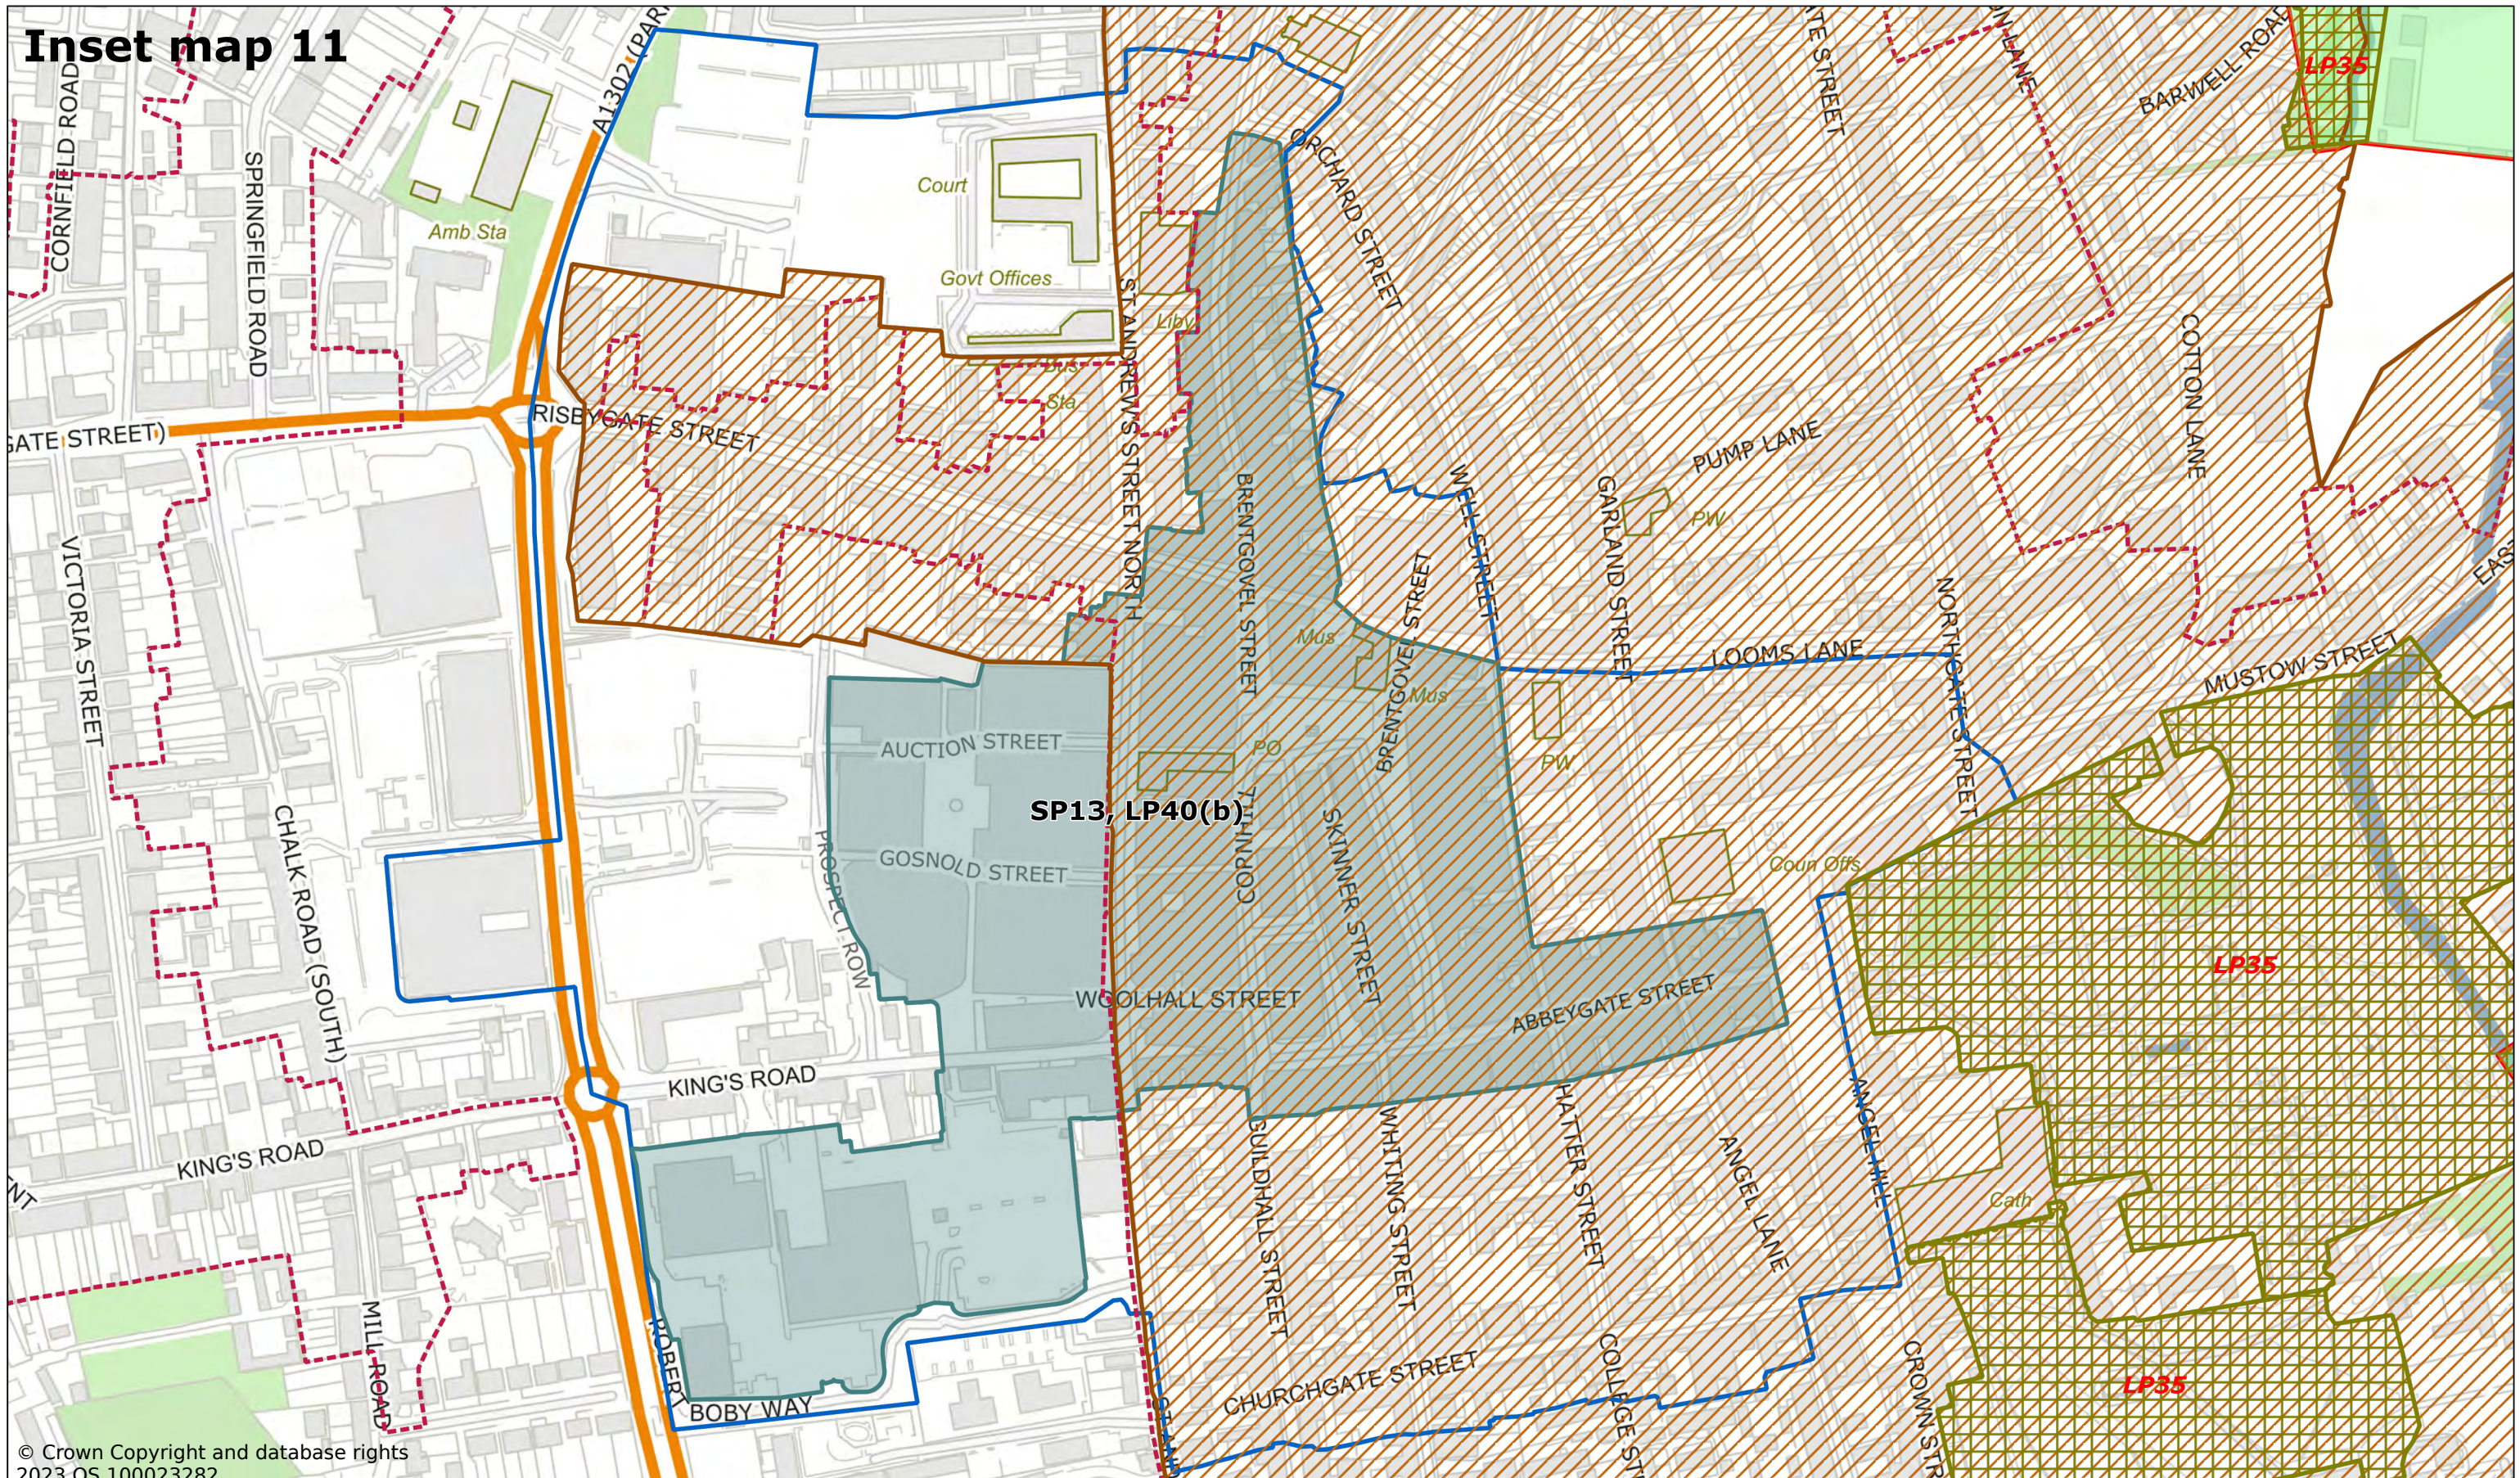

Inset map 11

© Crown Copyright and database rights 2023 OS 100023282

Bury St Edmunds Town Centre

Scale: 1:3000

Printed on 2023-12-06 11:49:52

by dbugg@SEBC_DOMAIN

© Crown Copyright and database rights 2023 OS 100023282.

West Suffolk House
Western Way
Bury St Edmunds
IP33 3YU
01284 763233
www.westsuffolk.gov.uk