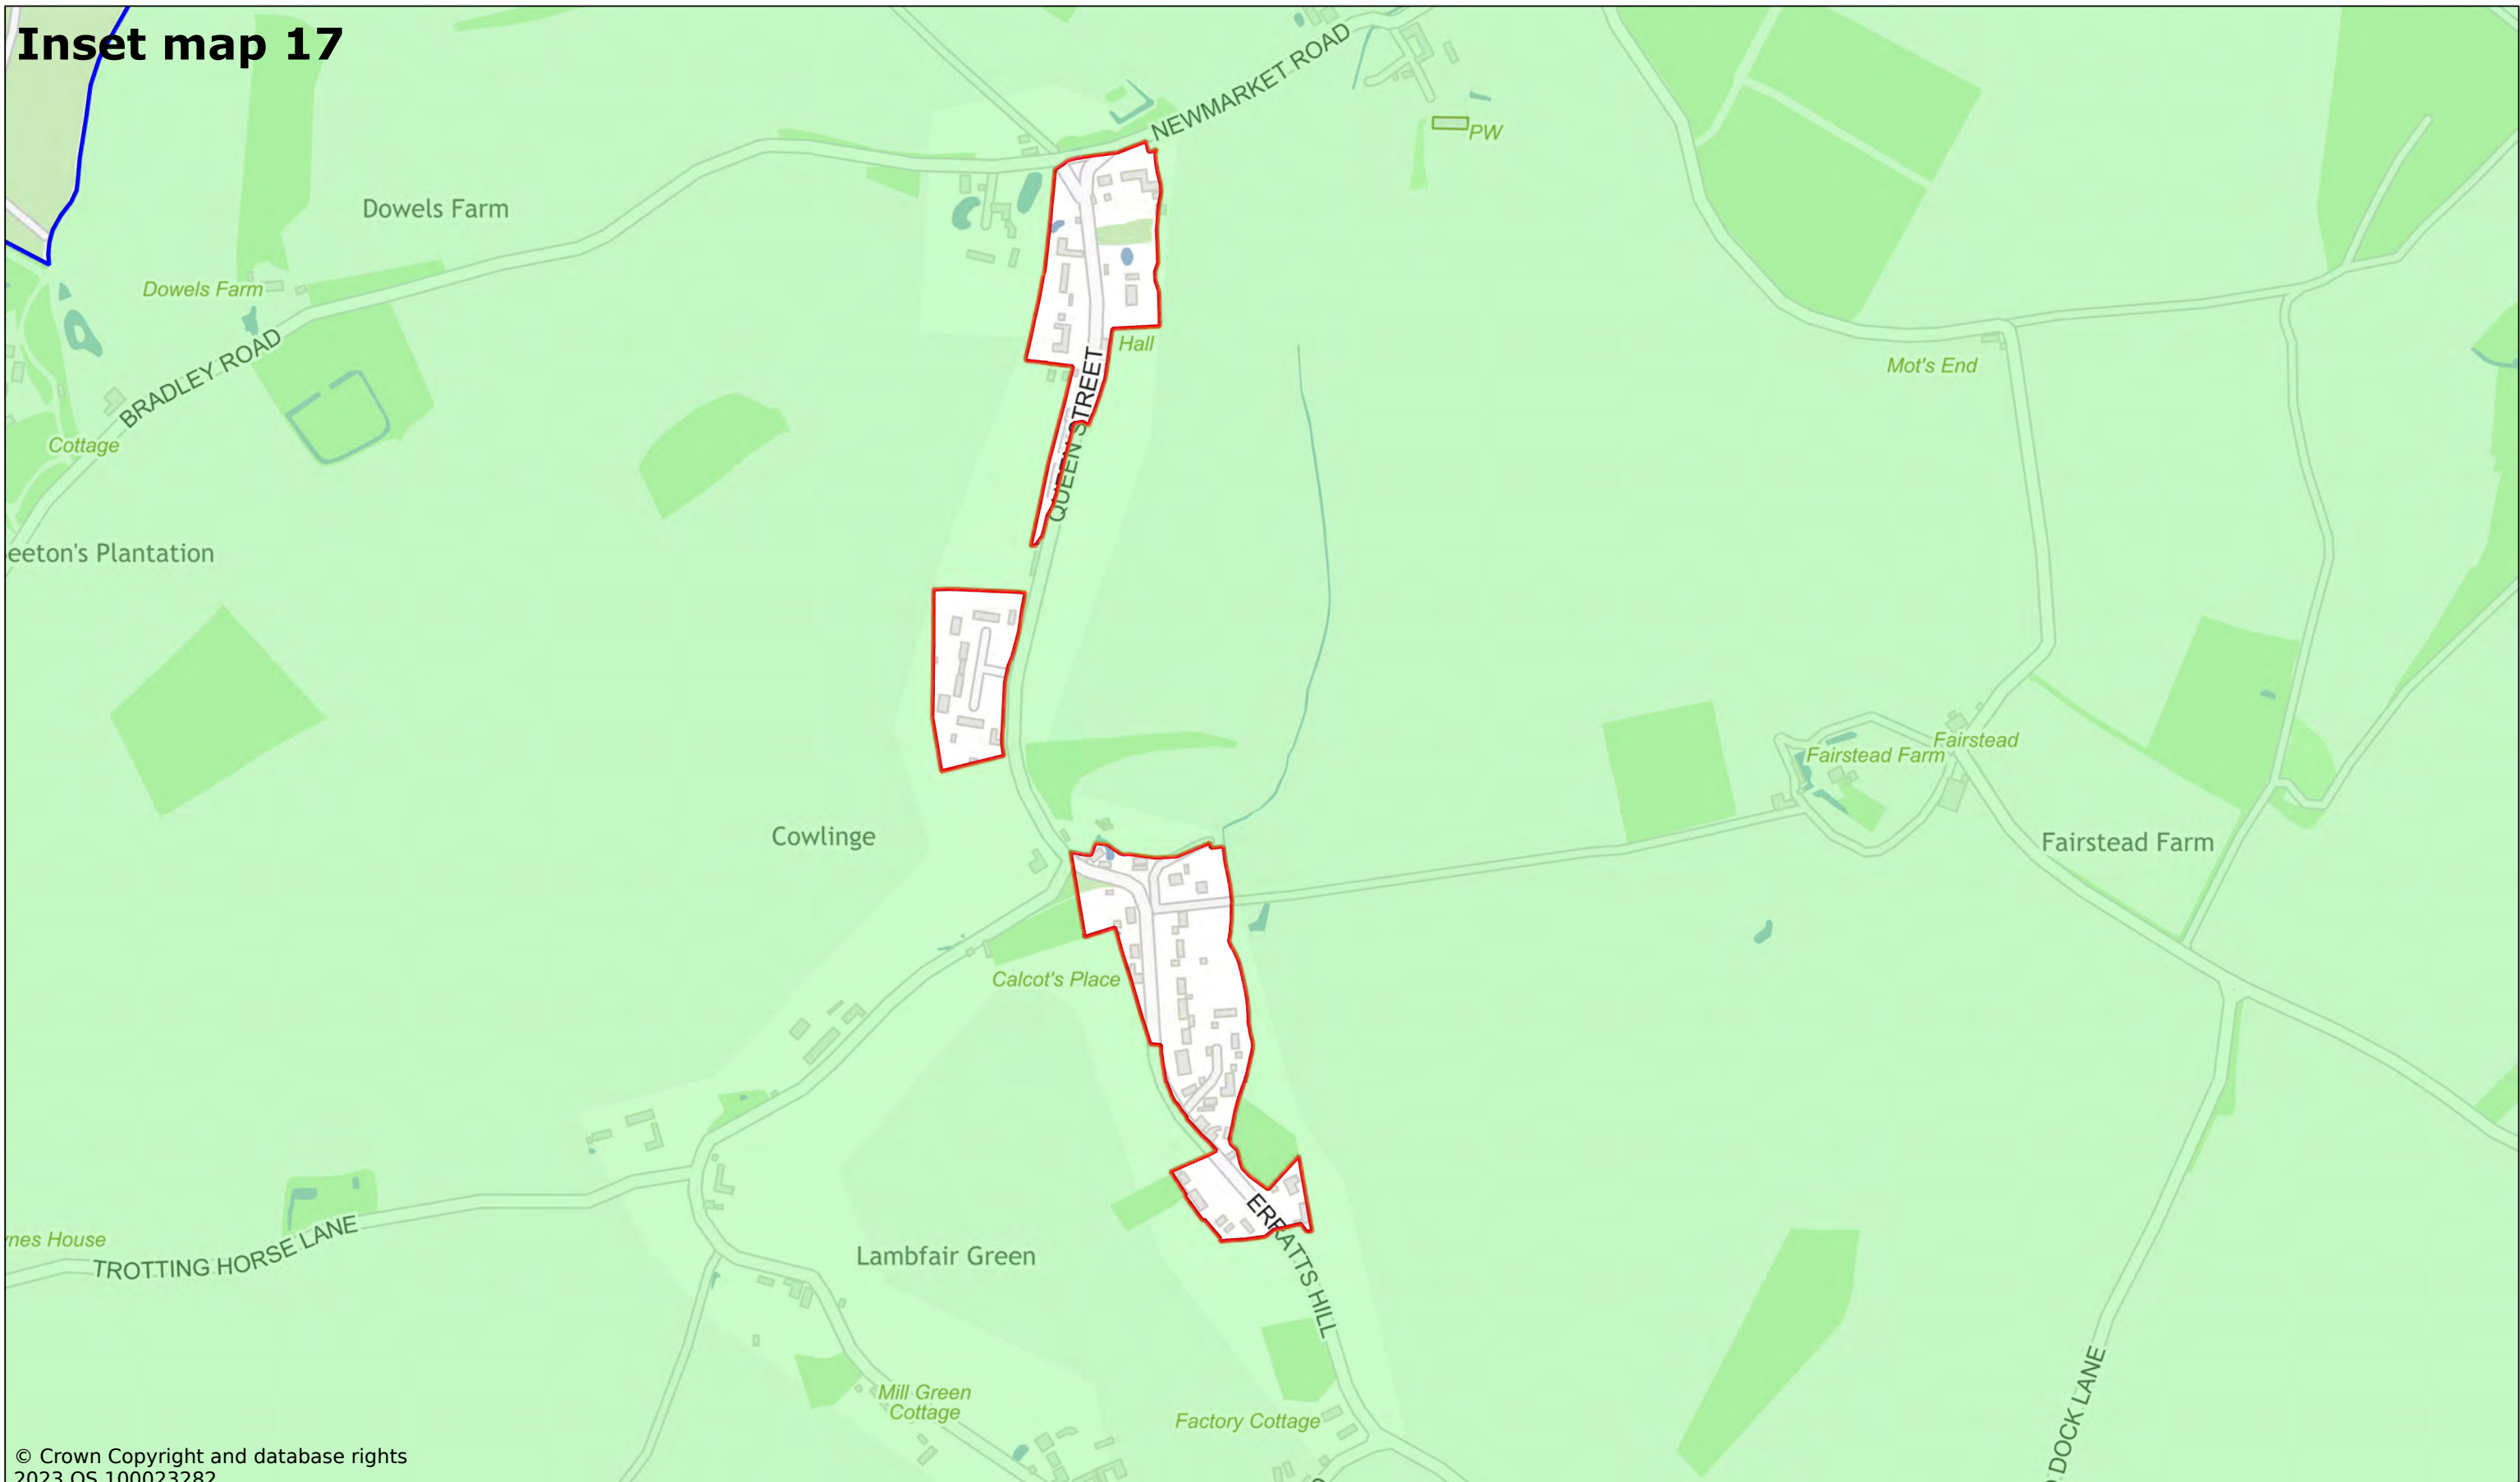

Inset map 17

© Crown Copyright and database rights
2023 OS 100023282

Cowlinge

Scale: 1:6000

Printed on 2023-11-22 13:55:26

by kcooper@SEBC_DOMAIN

© Crown Copyright and database rights 2023 OS 100023282.

West Suffolk House
Western Way
Bury St Edmunds
IP33 3YU
01284 763233
www.westsuffolk.gov.uk