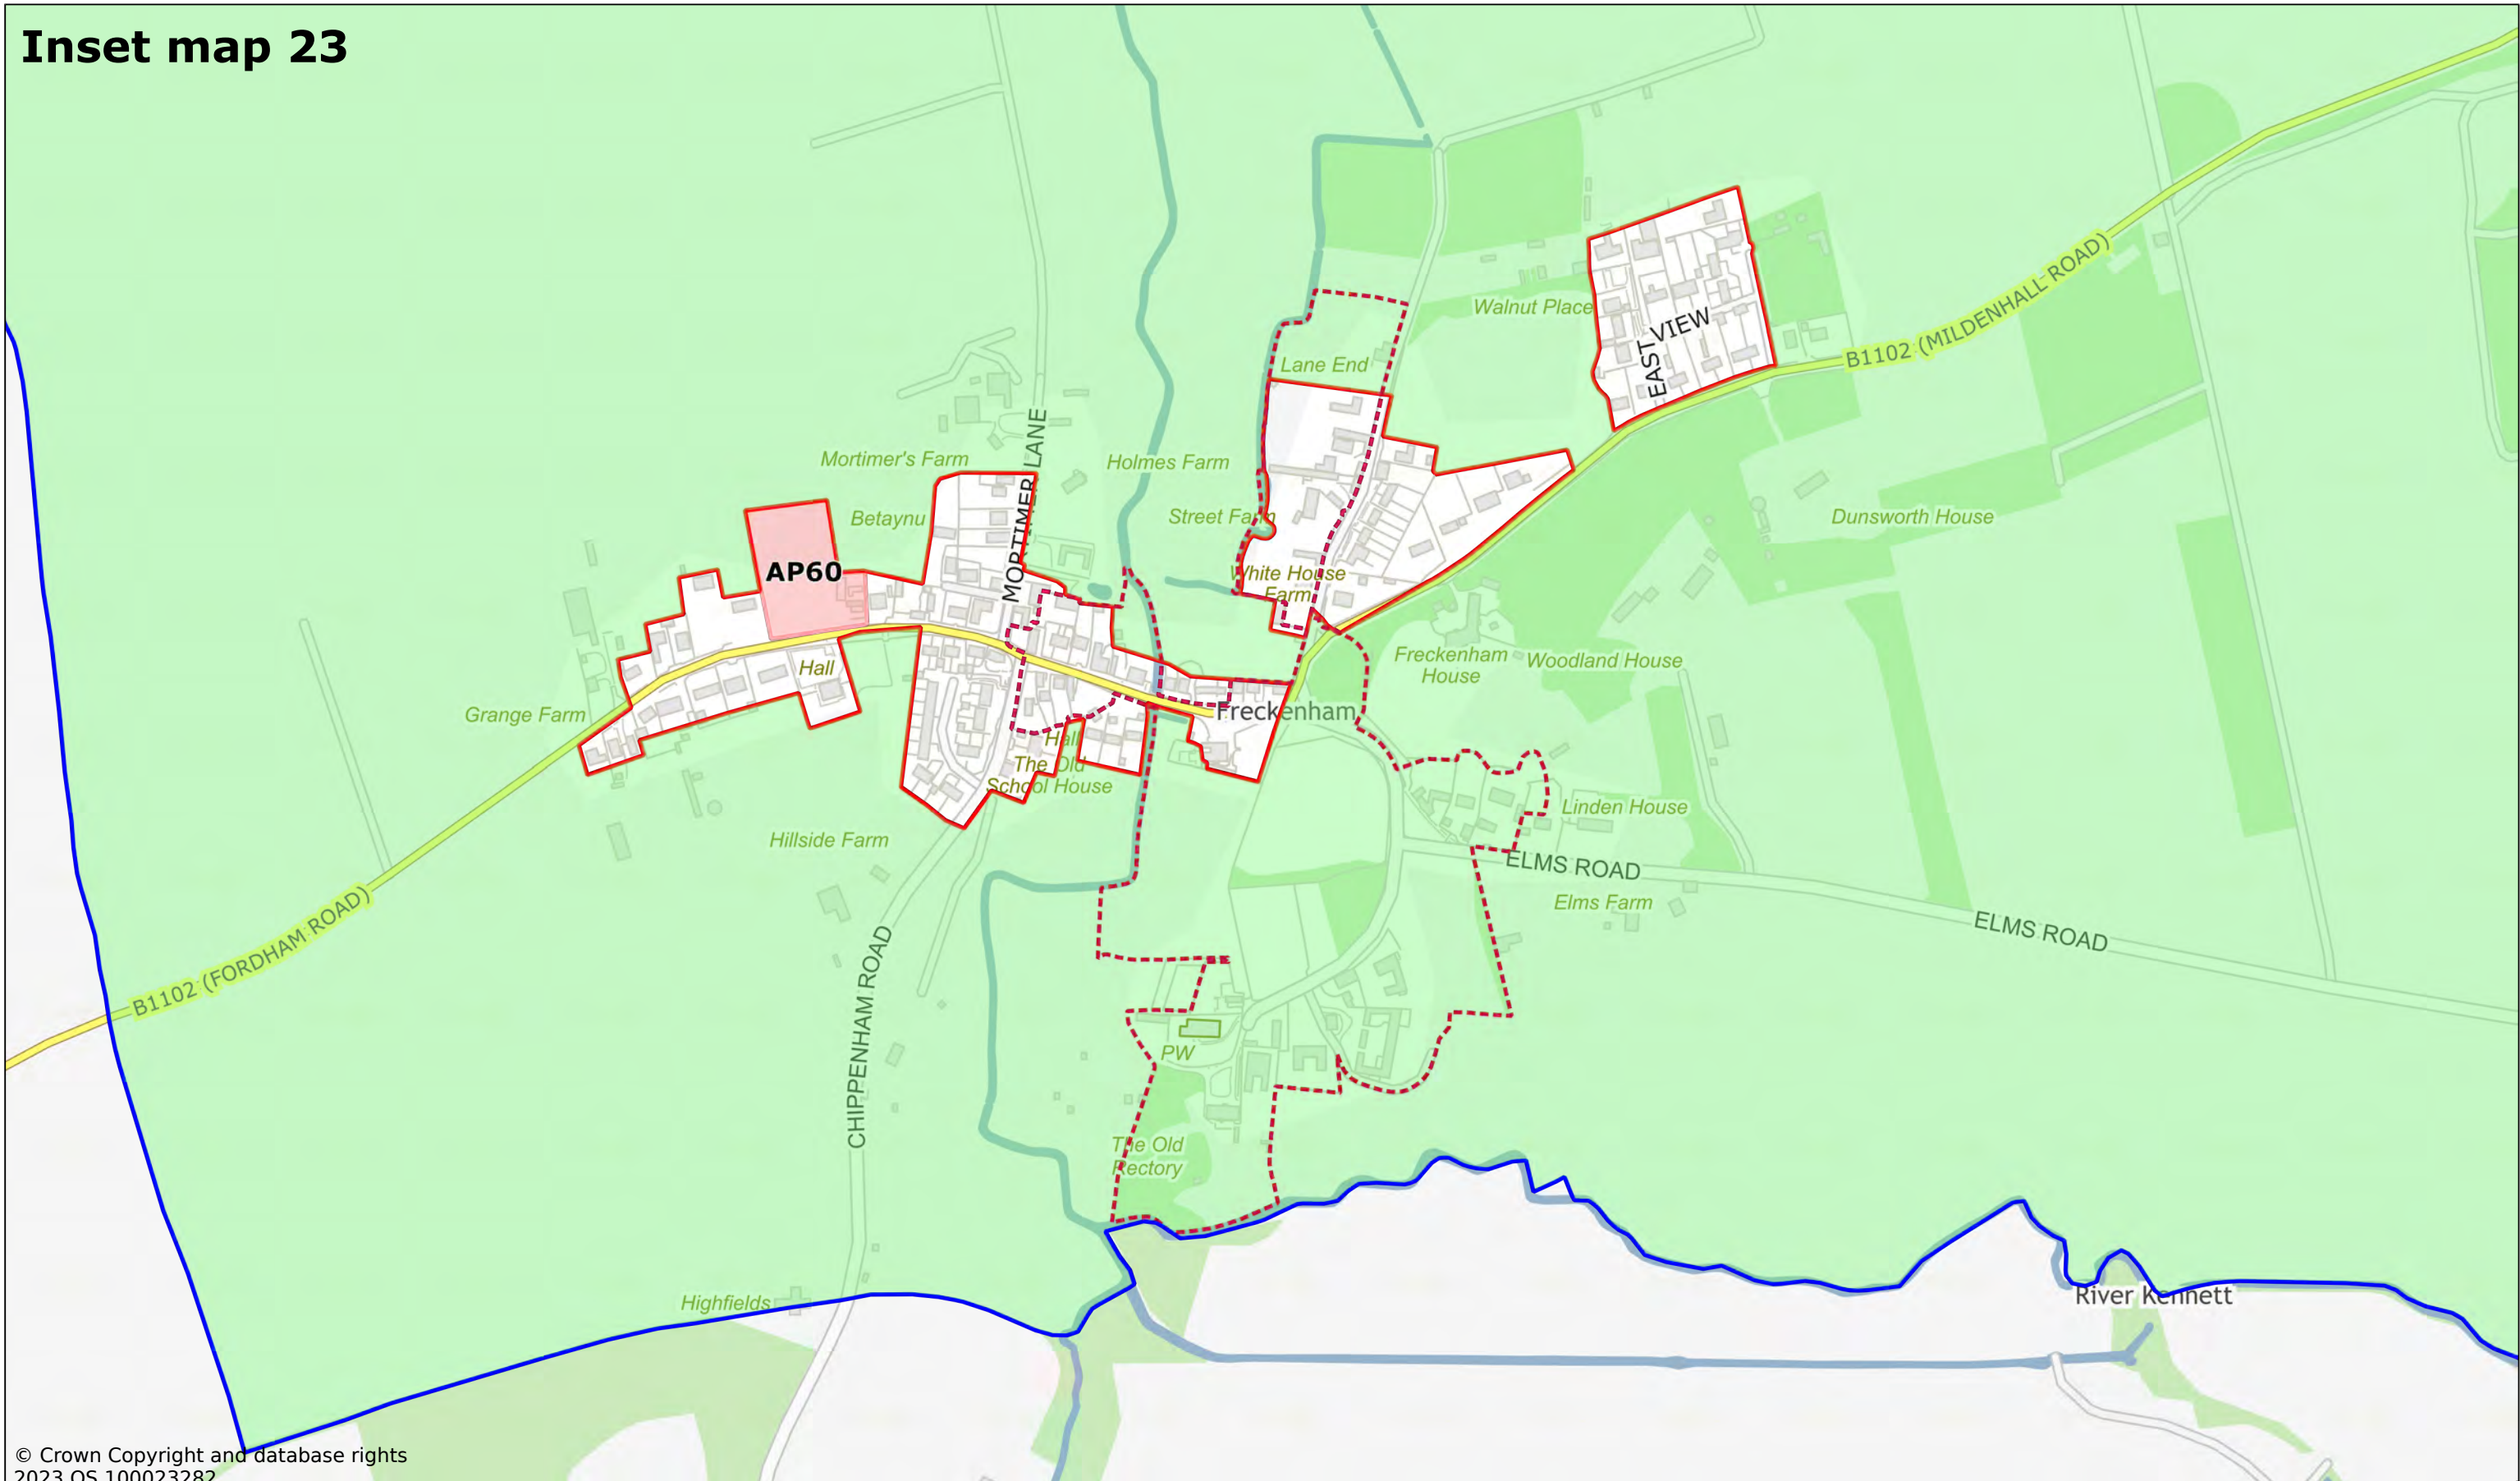

Inset map 23

© Crown Copyright and database rights
2023 OS 100023282

Freckenham

Scale: 1:5000

Printed on 2023-12-06 10:20:48

by dbugg@SEBC_DOMAIN

© Crown Copyright and database rights 2023 OS 100023282.

West Suffolk
Council

West Suffolk House
Western Way
Bury St Edmunds
IP33 3YU
01284 763233
www.westsuffolk.gov.uk