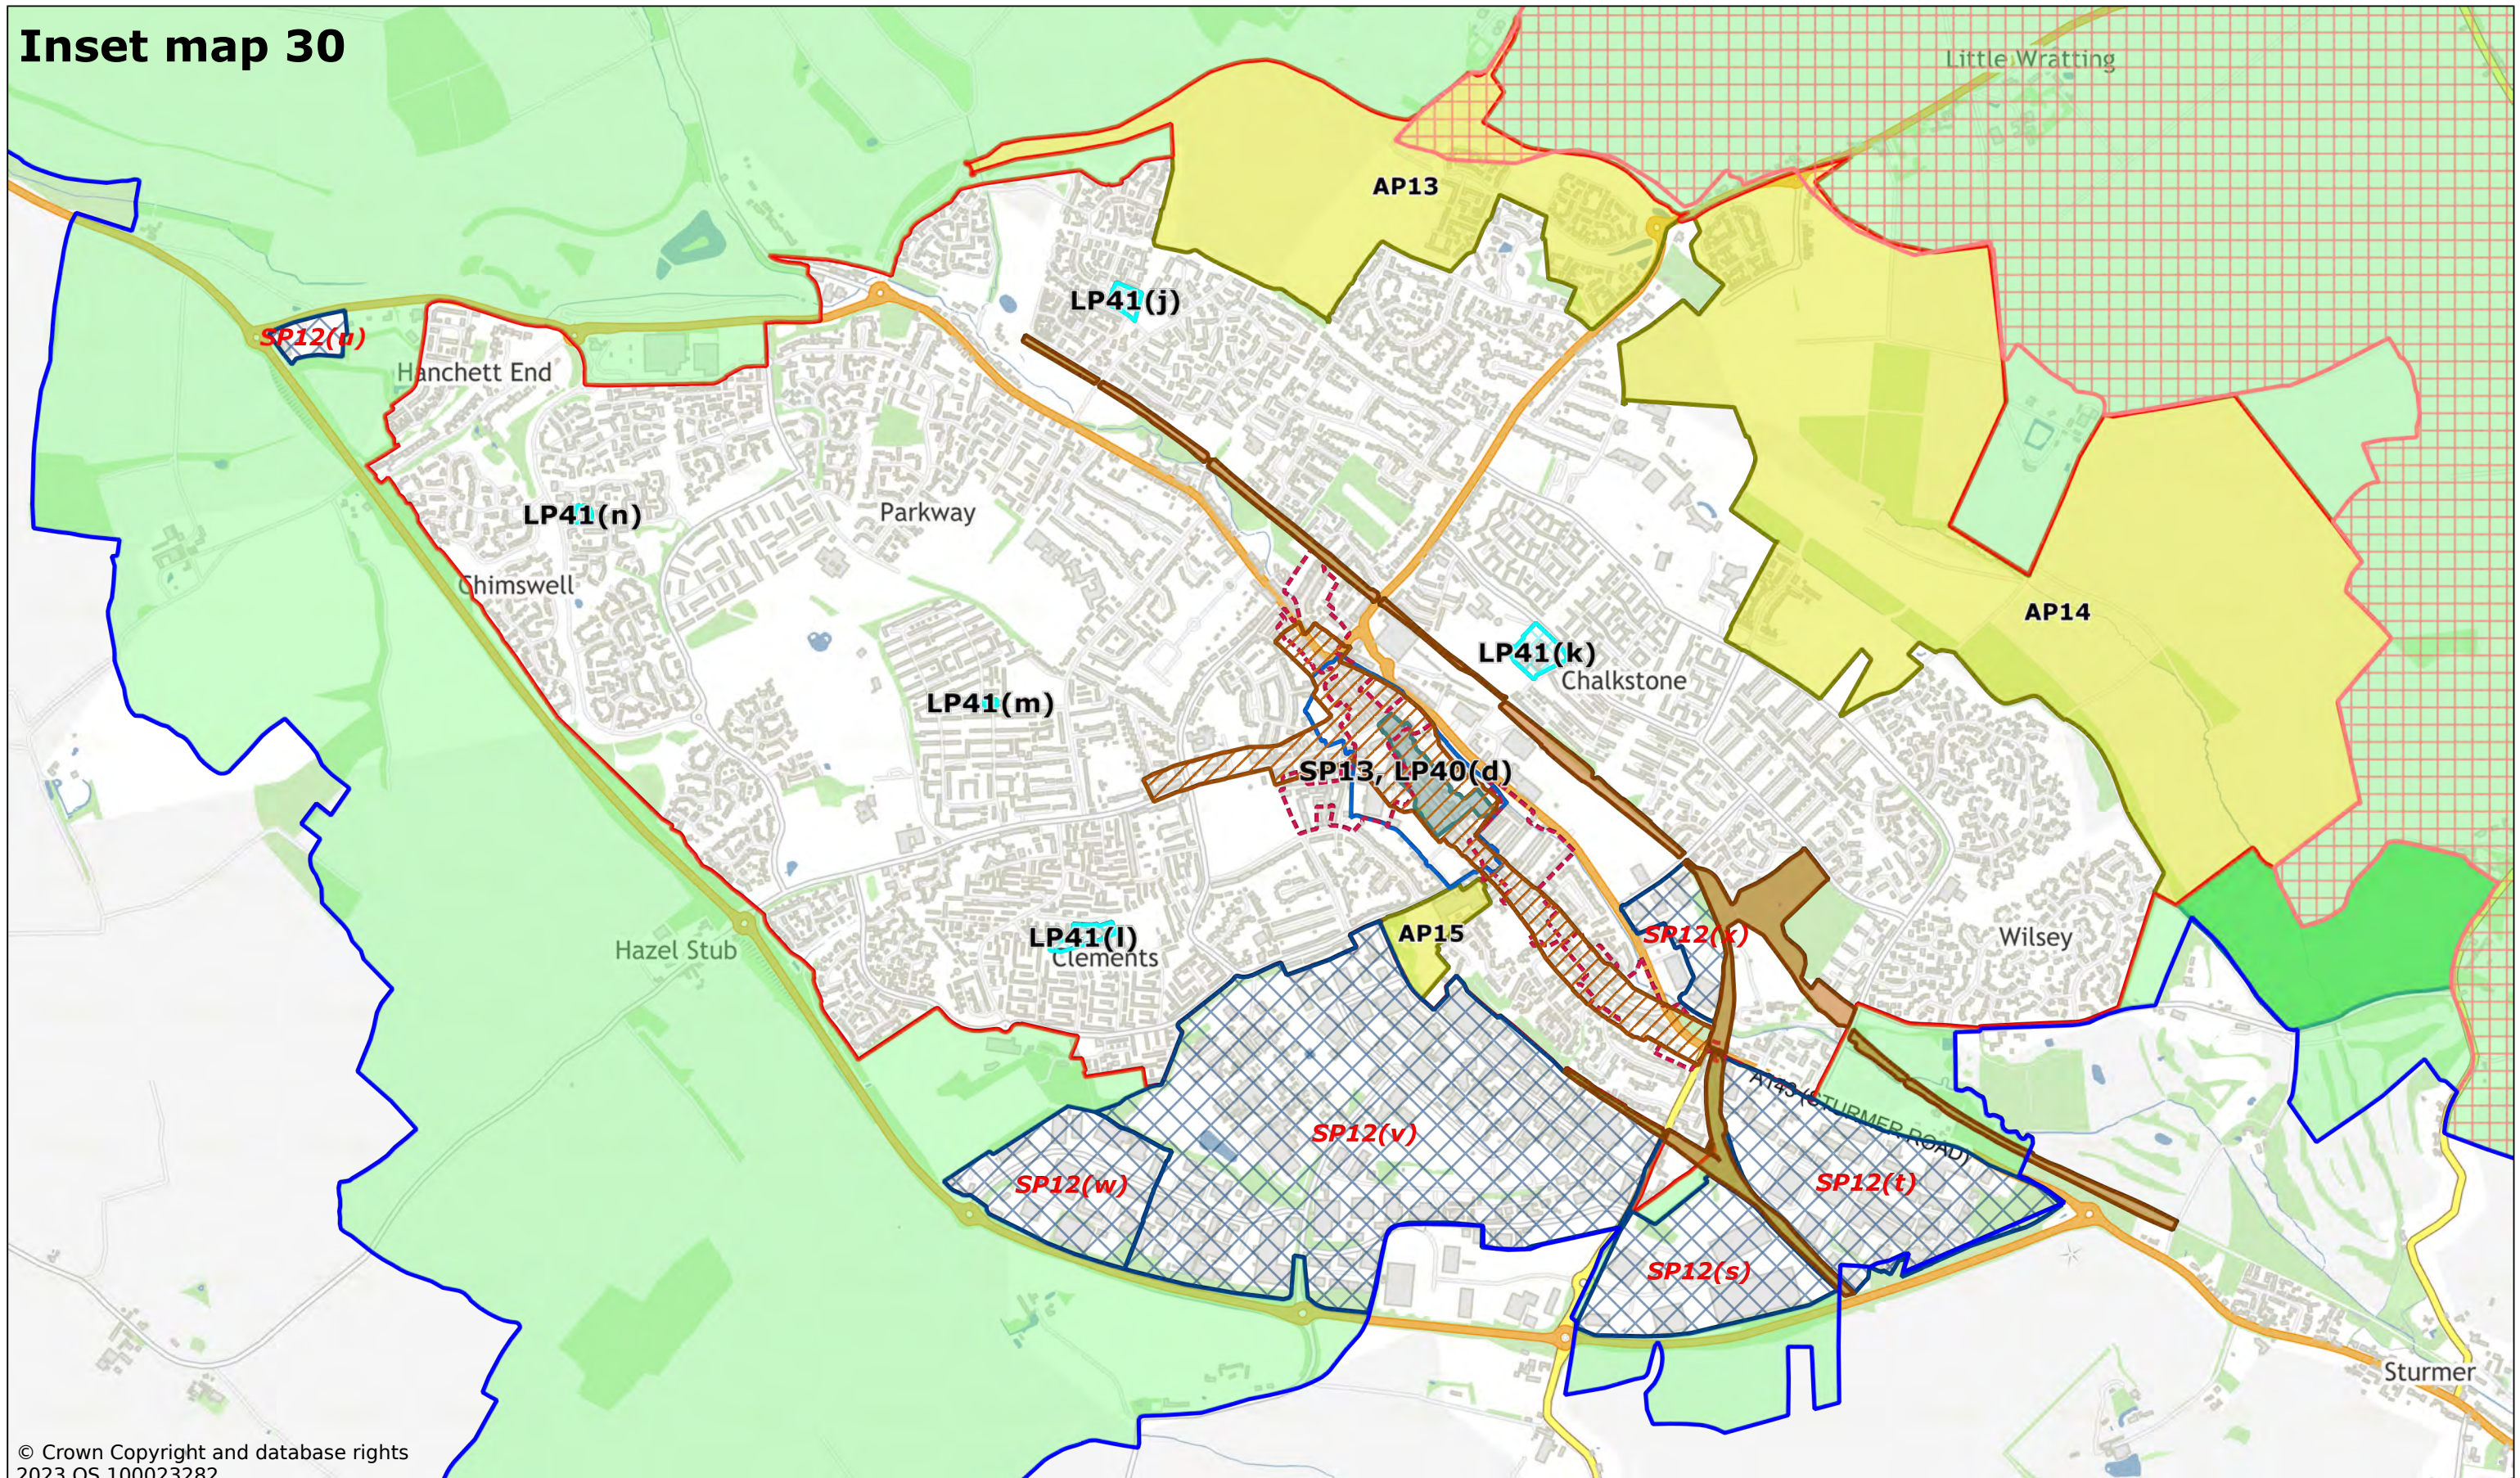

Inset map 30

© Crown Copyright and database rights
2023 OS 100023282

Haverhill

Scale: 1:15000

Printed on 2023-12-06 10:24:57

by dbugg@SEBC_DOMAIN

© Crown Copyright and database rights 2023 OS 100023282.

West Suffolk House
Western Way
Bury St Edmunds
IP33 3YU
01284 763233
www.westsuffolk.gov.uk