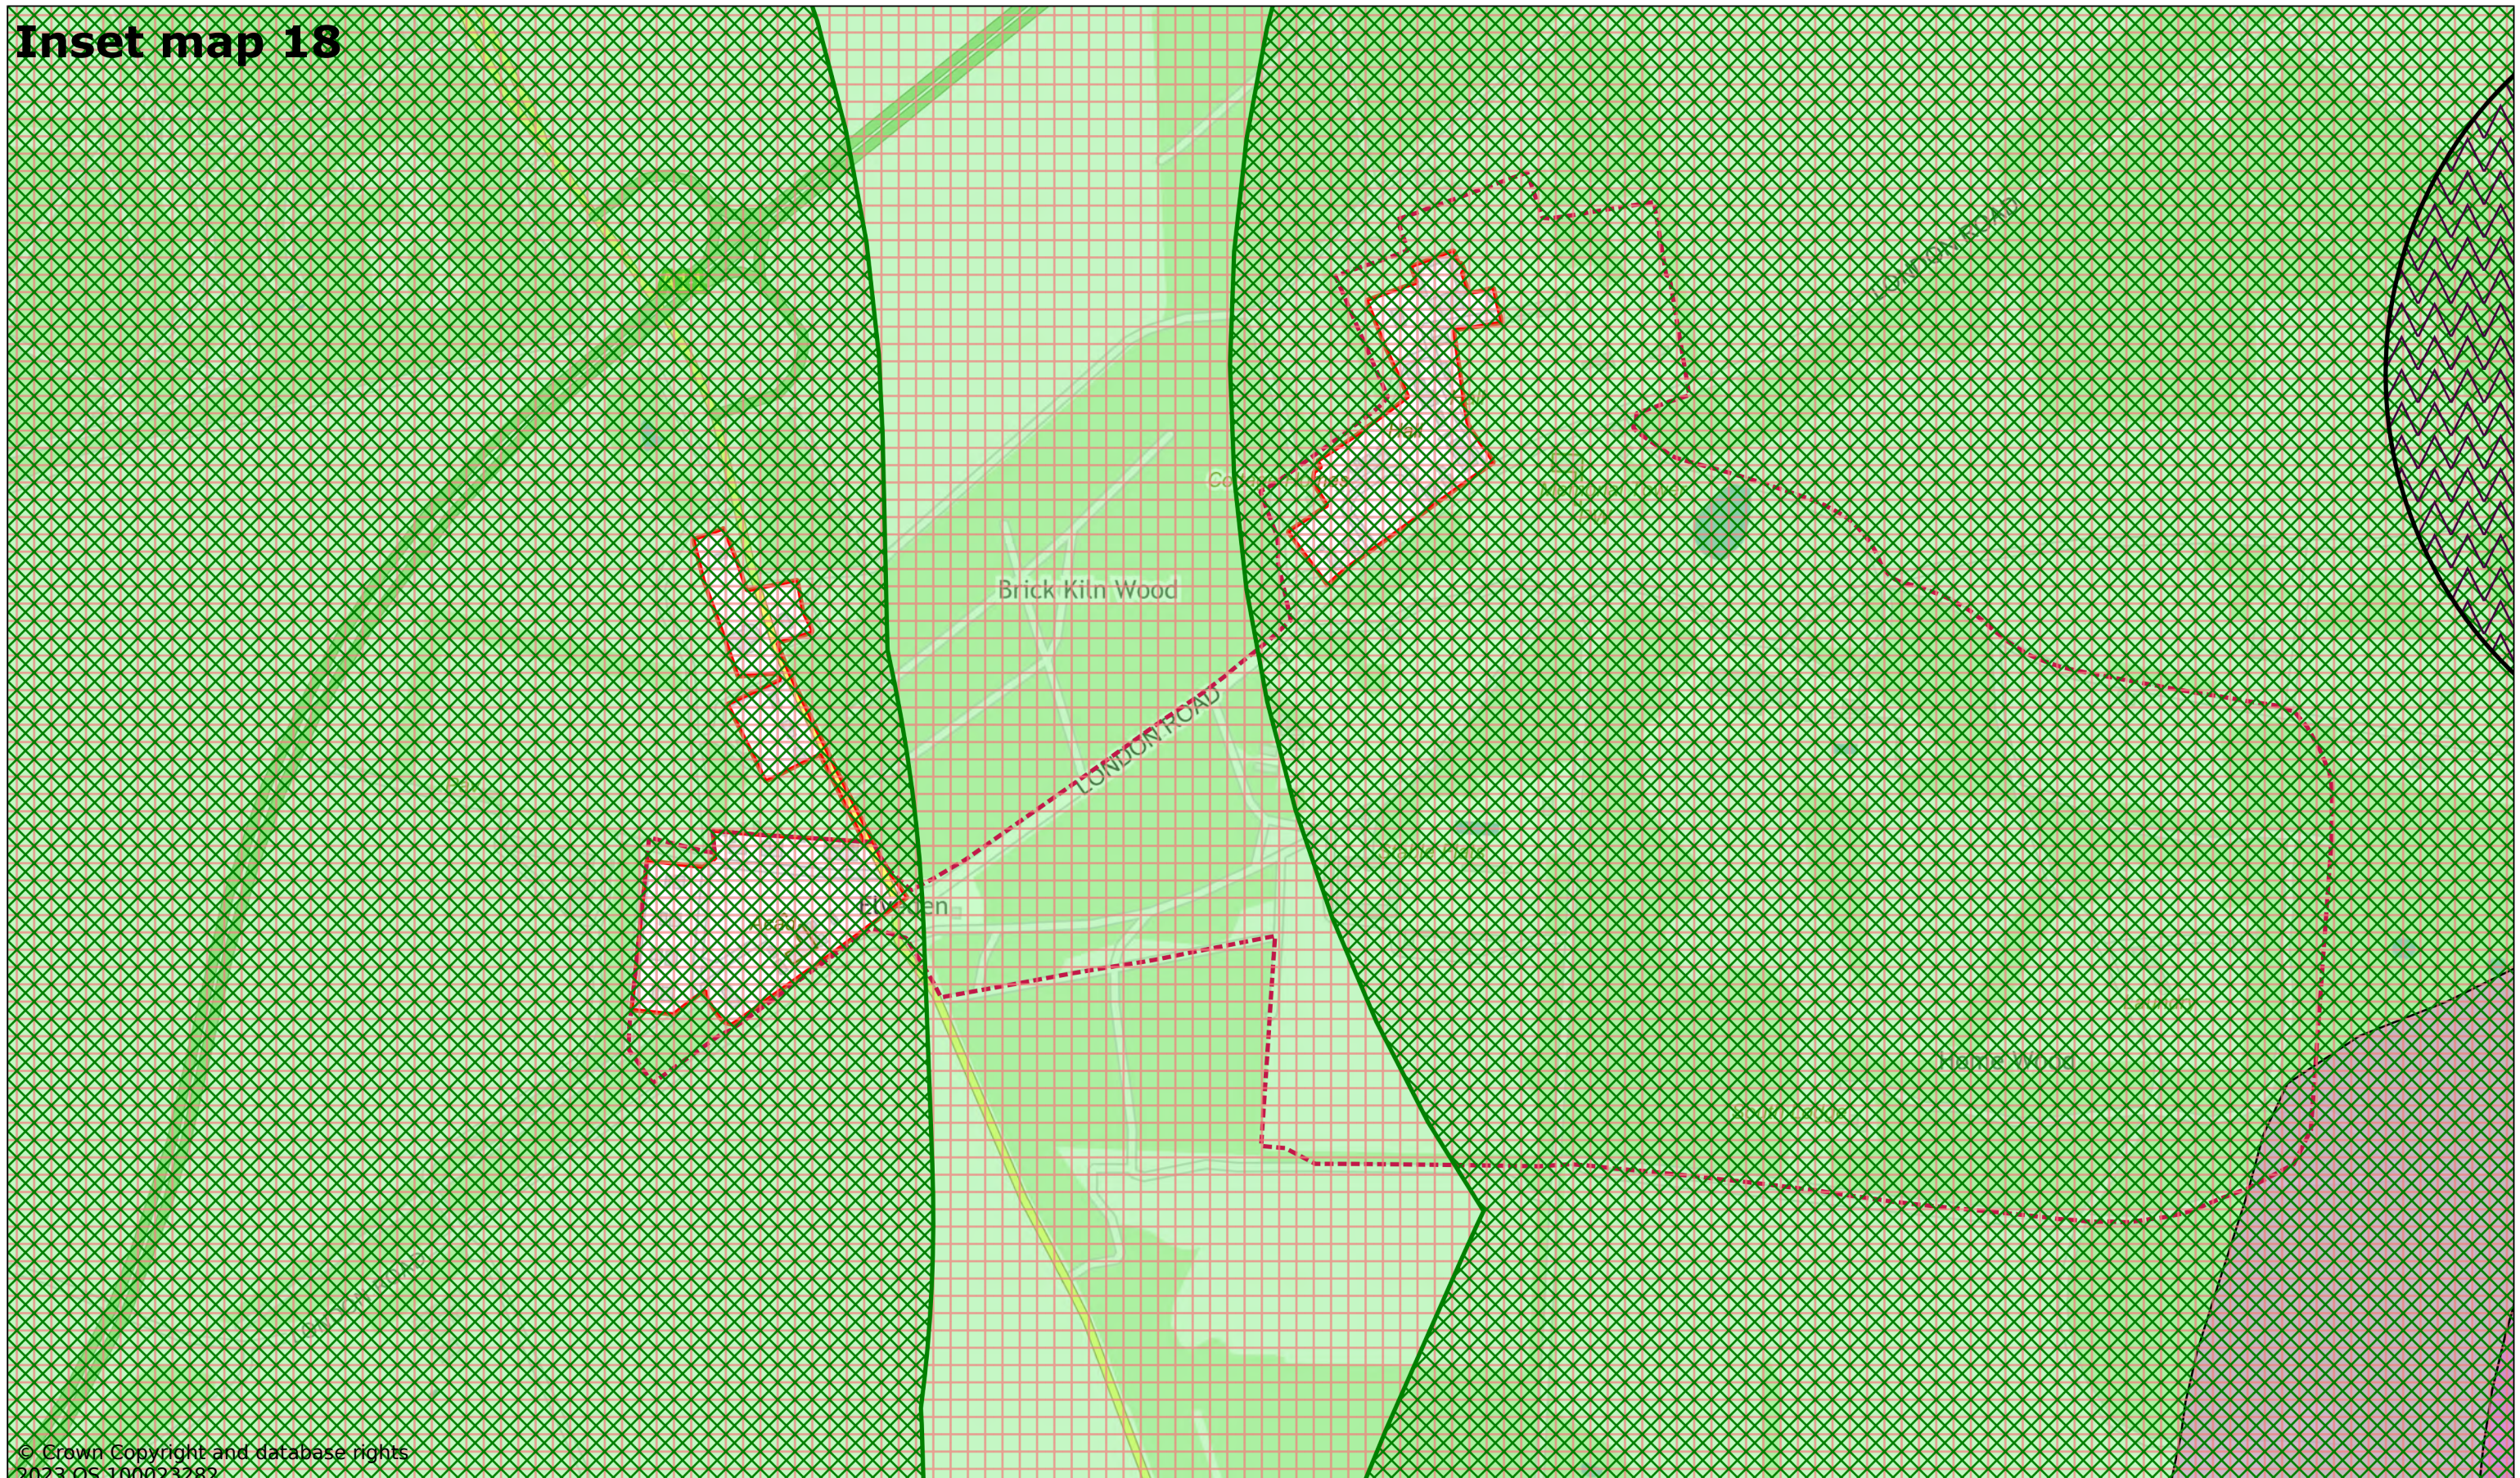

Inset map 18

© Crown Copyright and database rights
2023 OS 100023282

Elveden

Scale: 1:6000

Printed on 2023-11-24 10:23:01
by kcooper@SEBC_DOMAIN

© Crown Copyright and database rights 2023 OS 100023282.

West Suffolk House
Western Way
Bury St Edmunds
IP33 3YU
01284 763233
www.westsuffolk.gov.uk