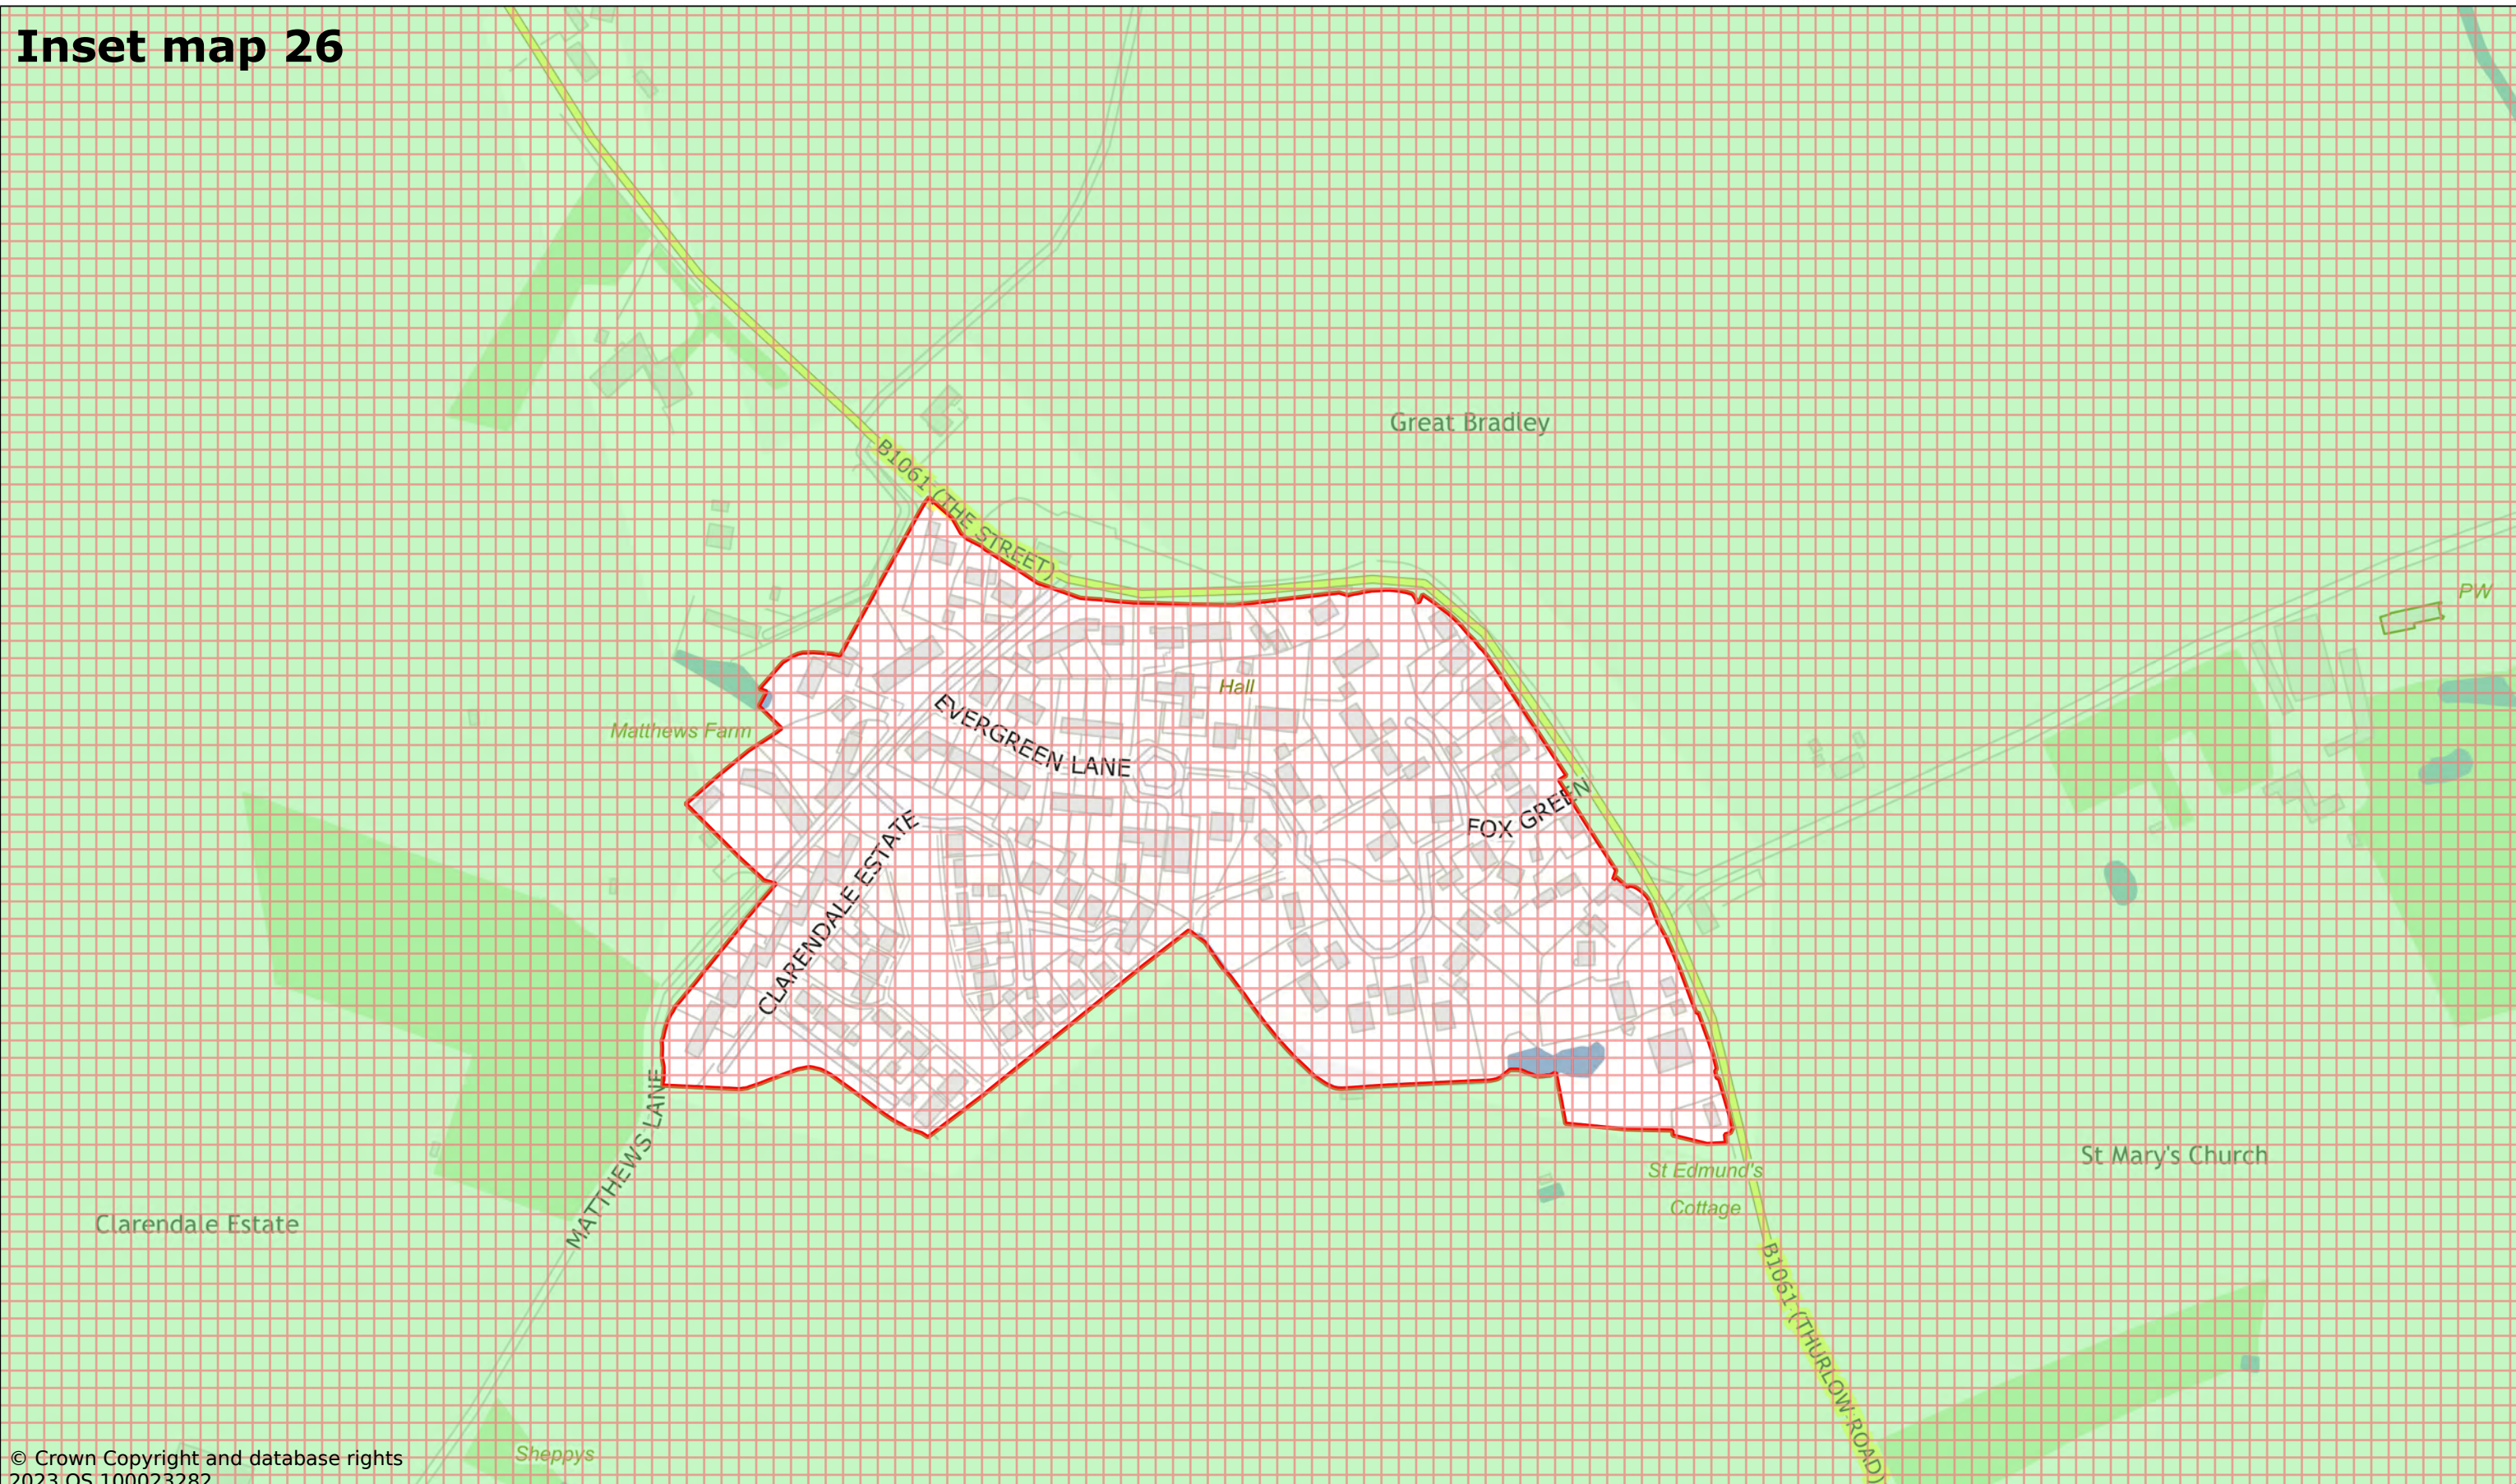

Inset map 26

© Crown Copyright and database rights
2023 OS 100023282.

Great Bradley

Scale: 1:3000

Printed on 2023-11-22 14:58:56

by kcooper@SEBC_DOMAIN

© Crown Copyright and database rights 2023 OS 100023282.