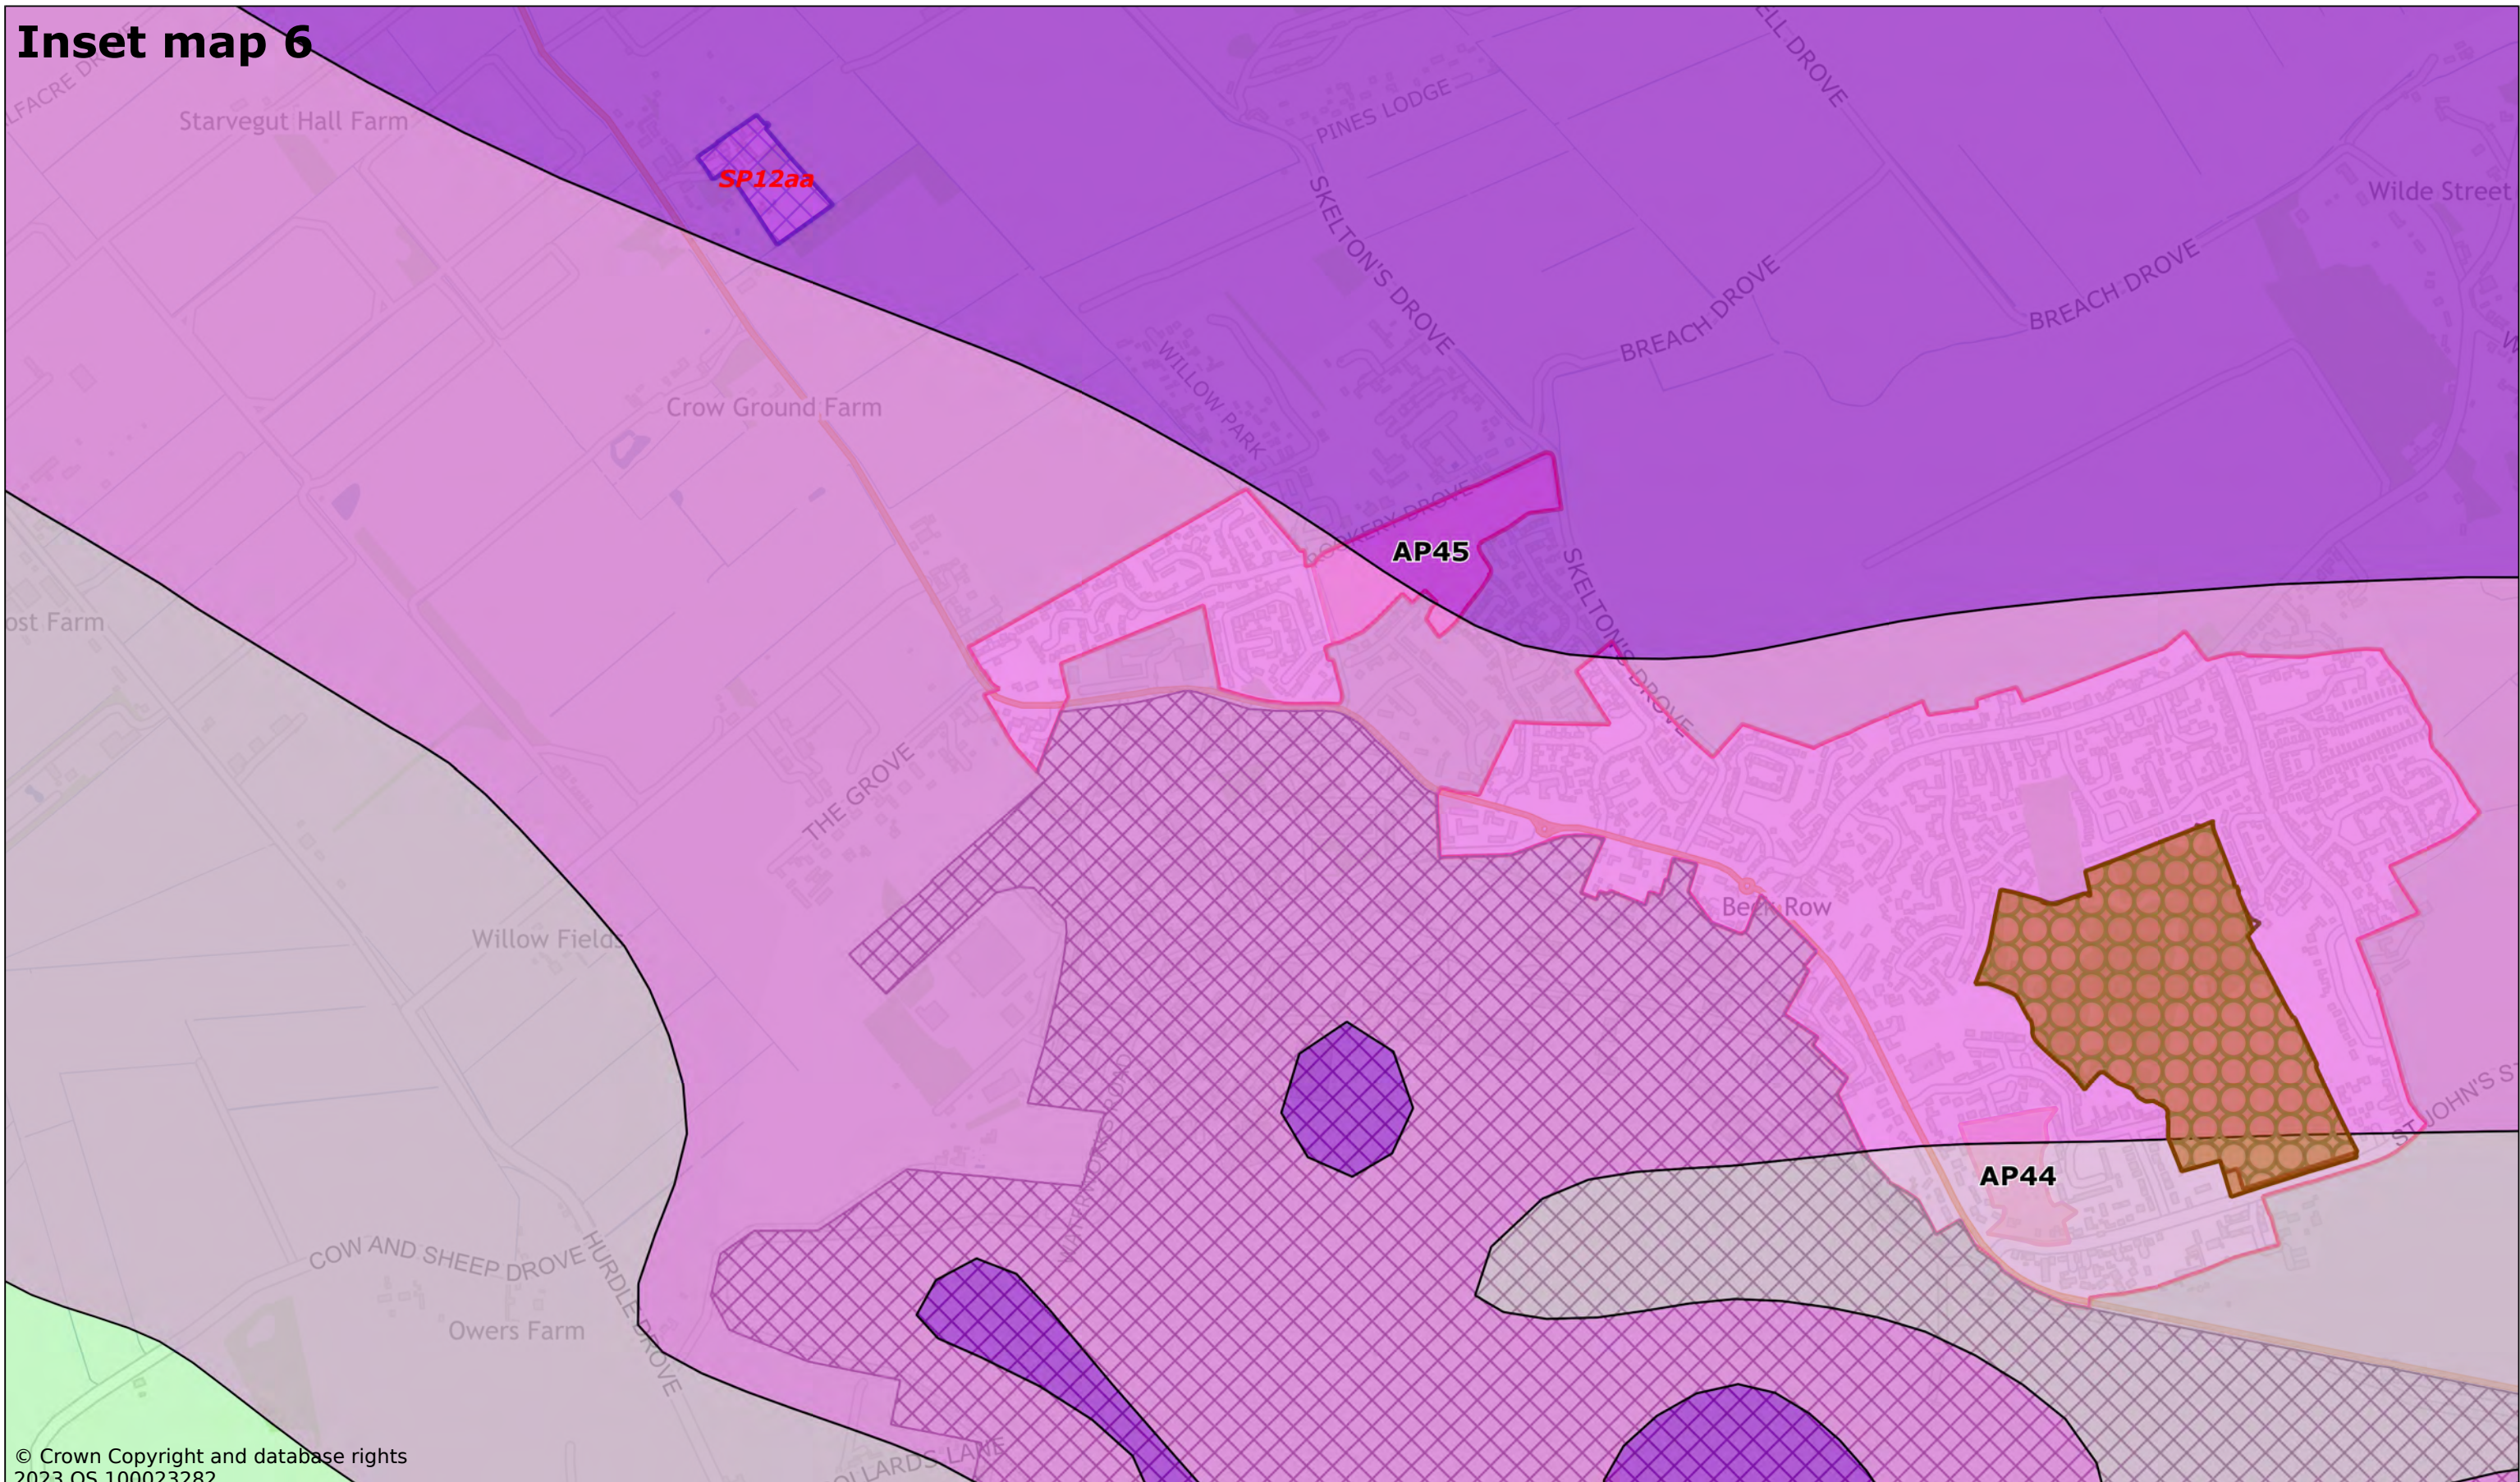

Inset map 6

Beck Row

Scale: 1:10000

Printed on 2023-12-08 09:42:13
by dbugg@SEBC_DOMAIN

© Crown Copyright and database rights 2023 OS 100023282.

West Suffolk House
Western Way
Bury St Edmunds
IP33 3YU
01284 763233
www.westsuffolk.gov.uk