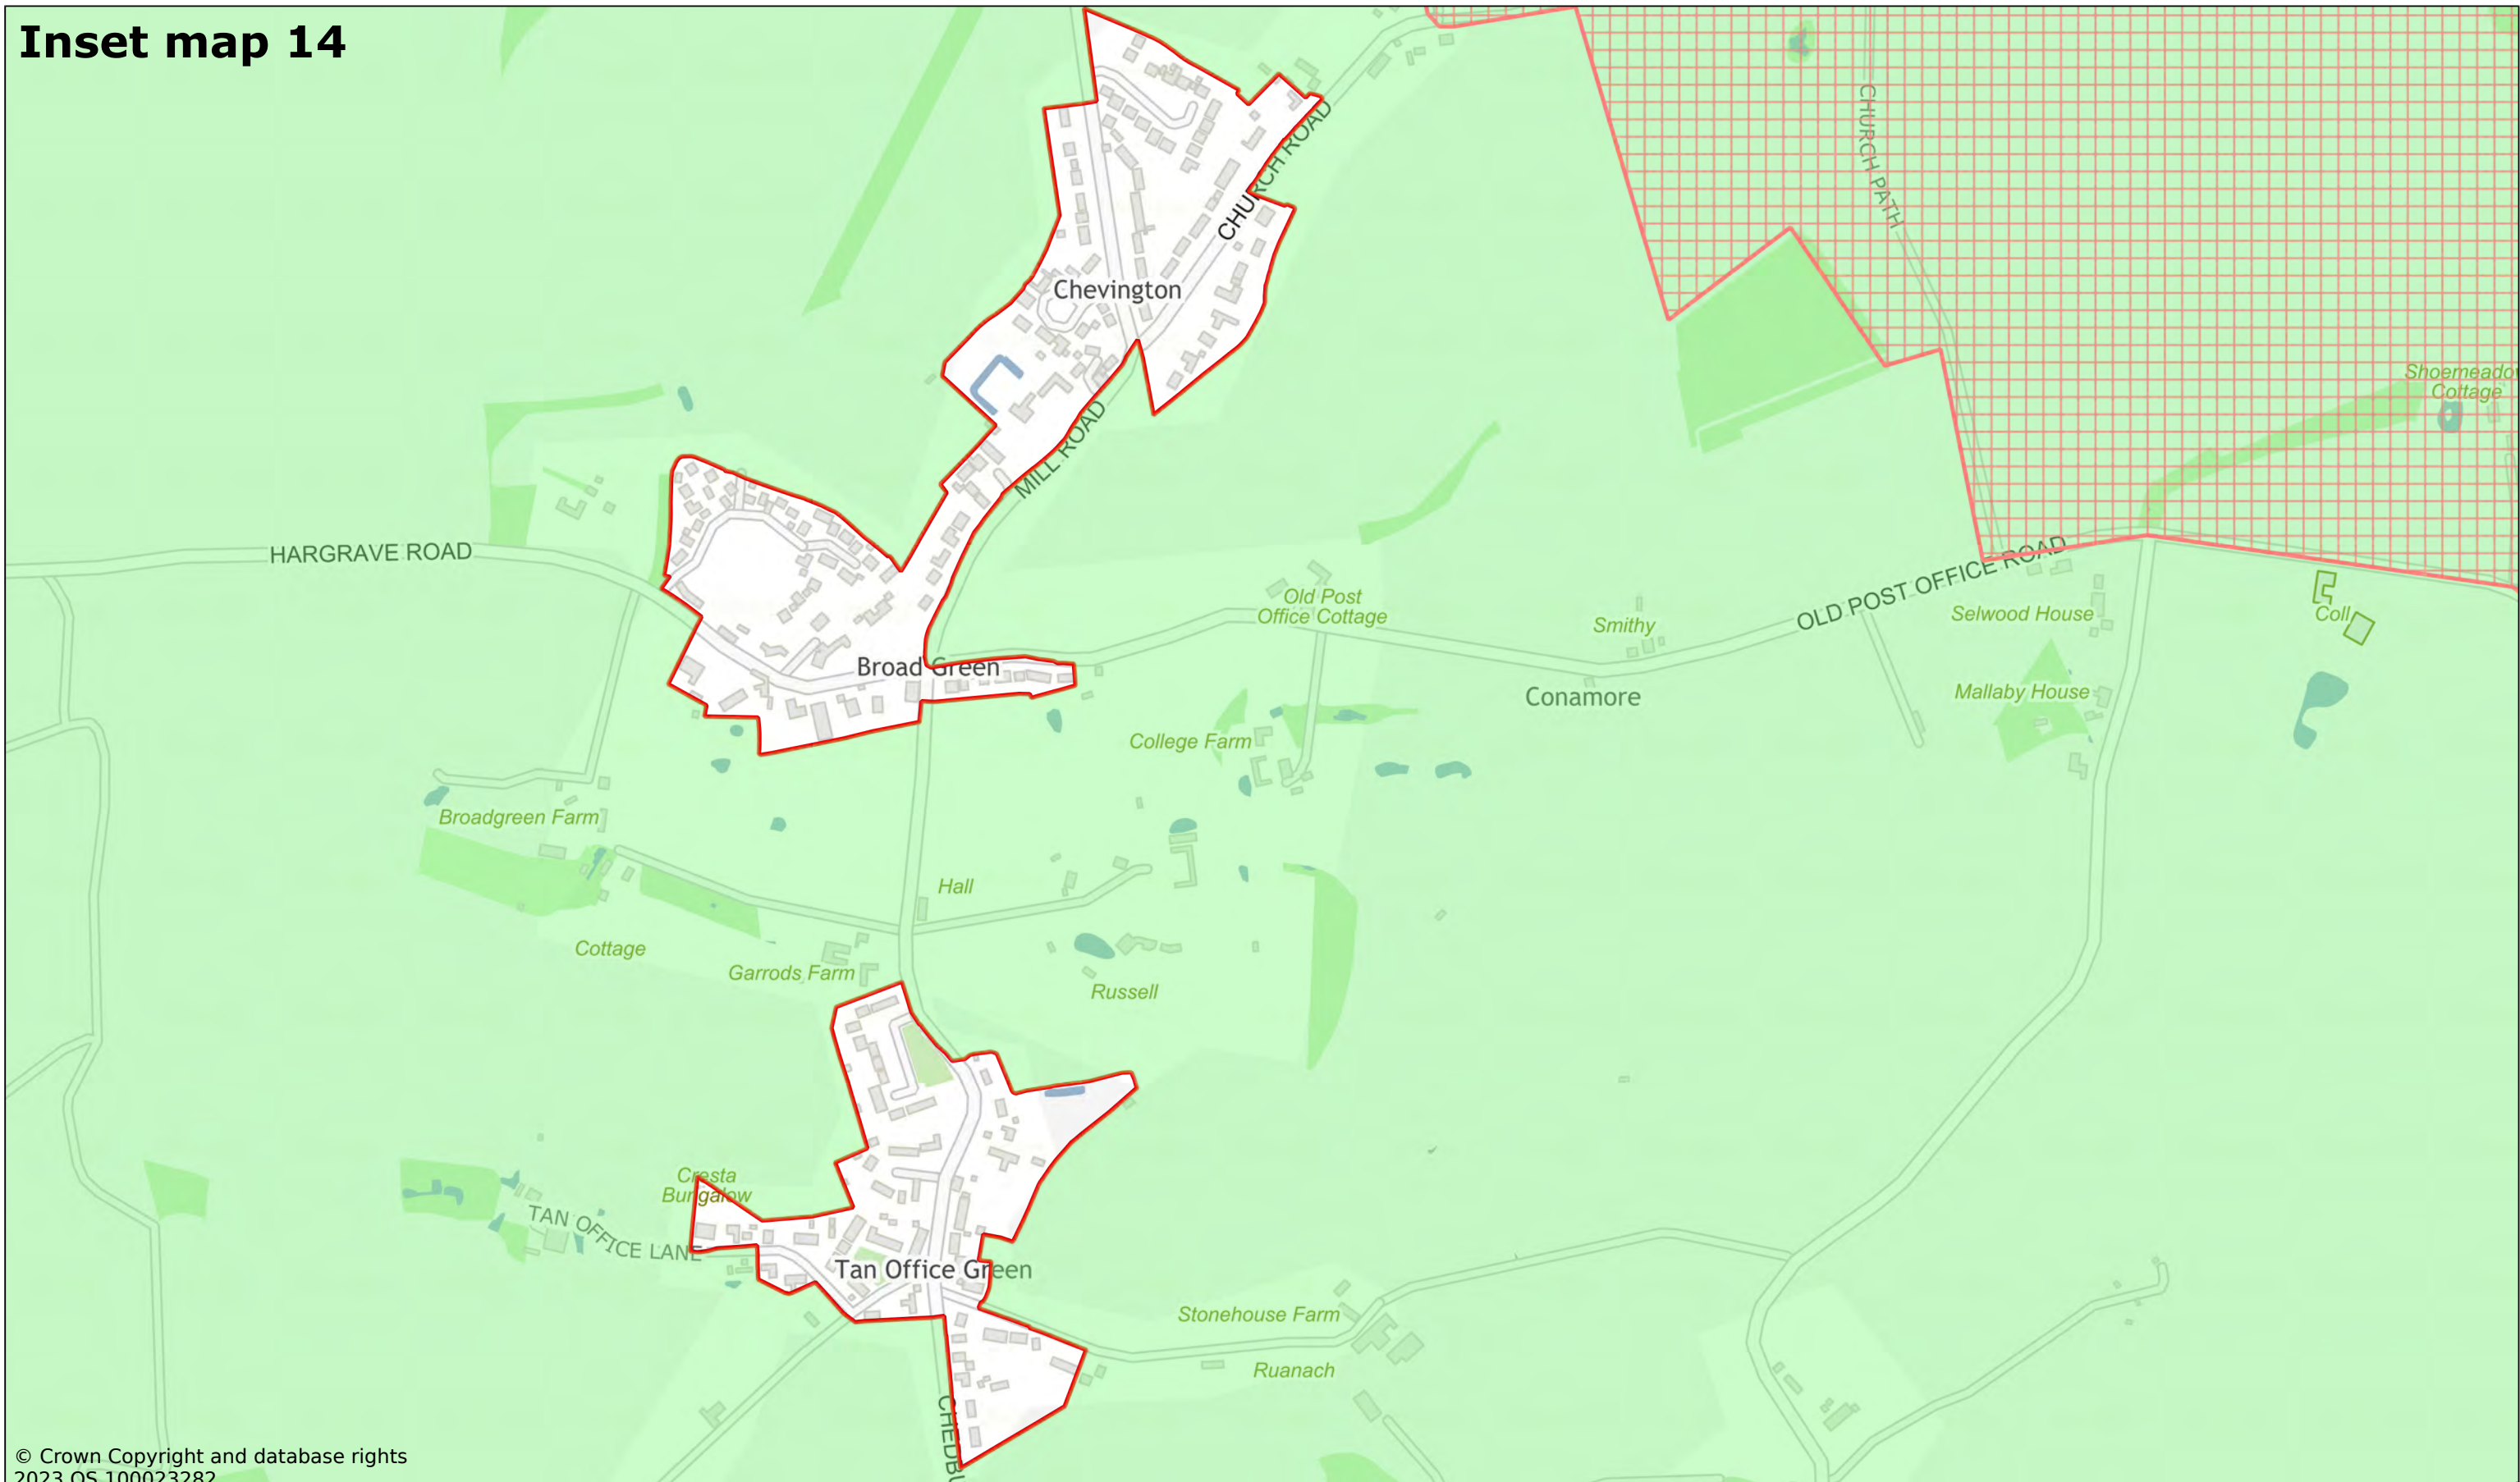

Inset map 14

© Crown Copyright and database rights
2023 OS 100023282

Chevington

Scale: 1:6000

Printed on 2023-11-22 13:46:01

by kcooper@SEBC_DOMAIN

© Crown Copyright and database rights 2023 OS 100023282.

West Suffolk House
Western Way
Bury St Edmunds
IP33 3YU
01284 763233
www.westsuffolk.gov.uk