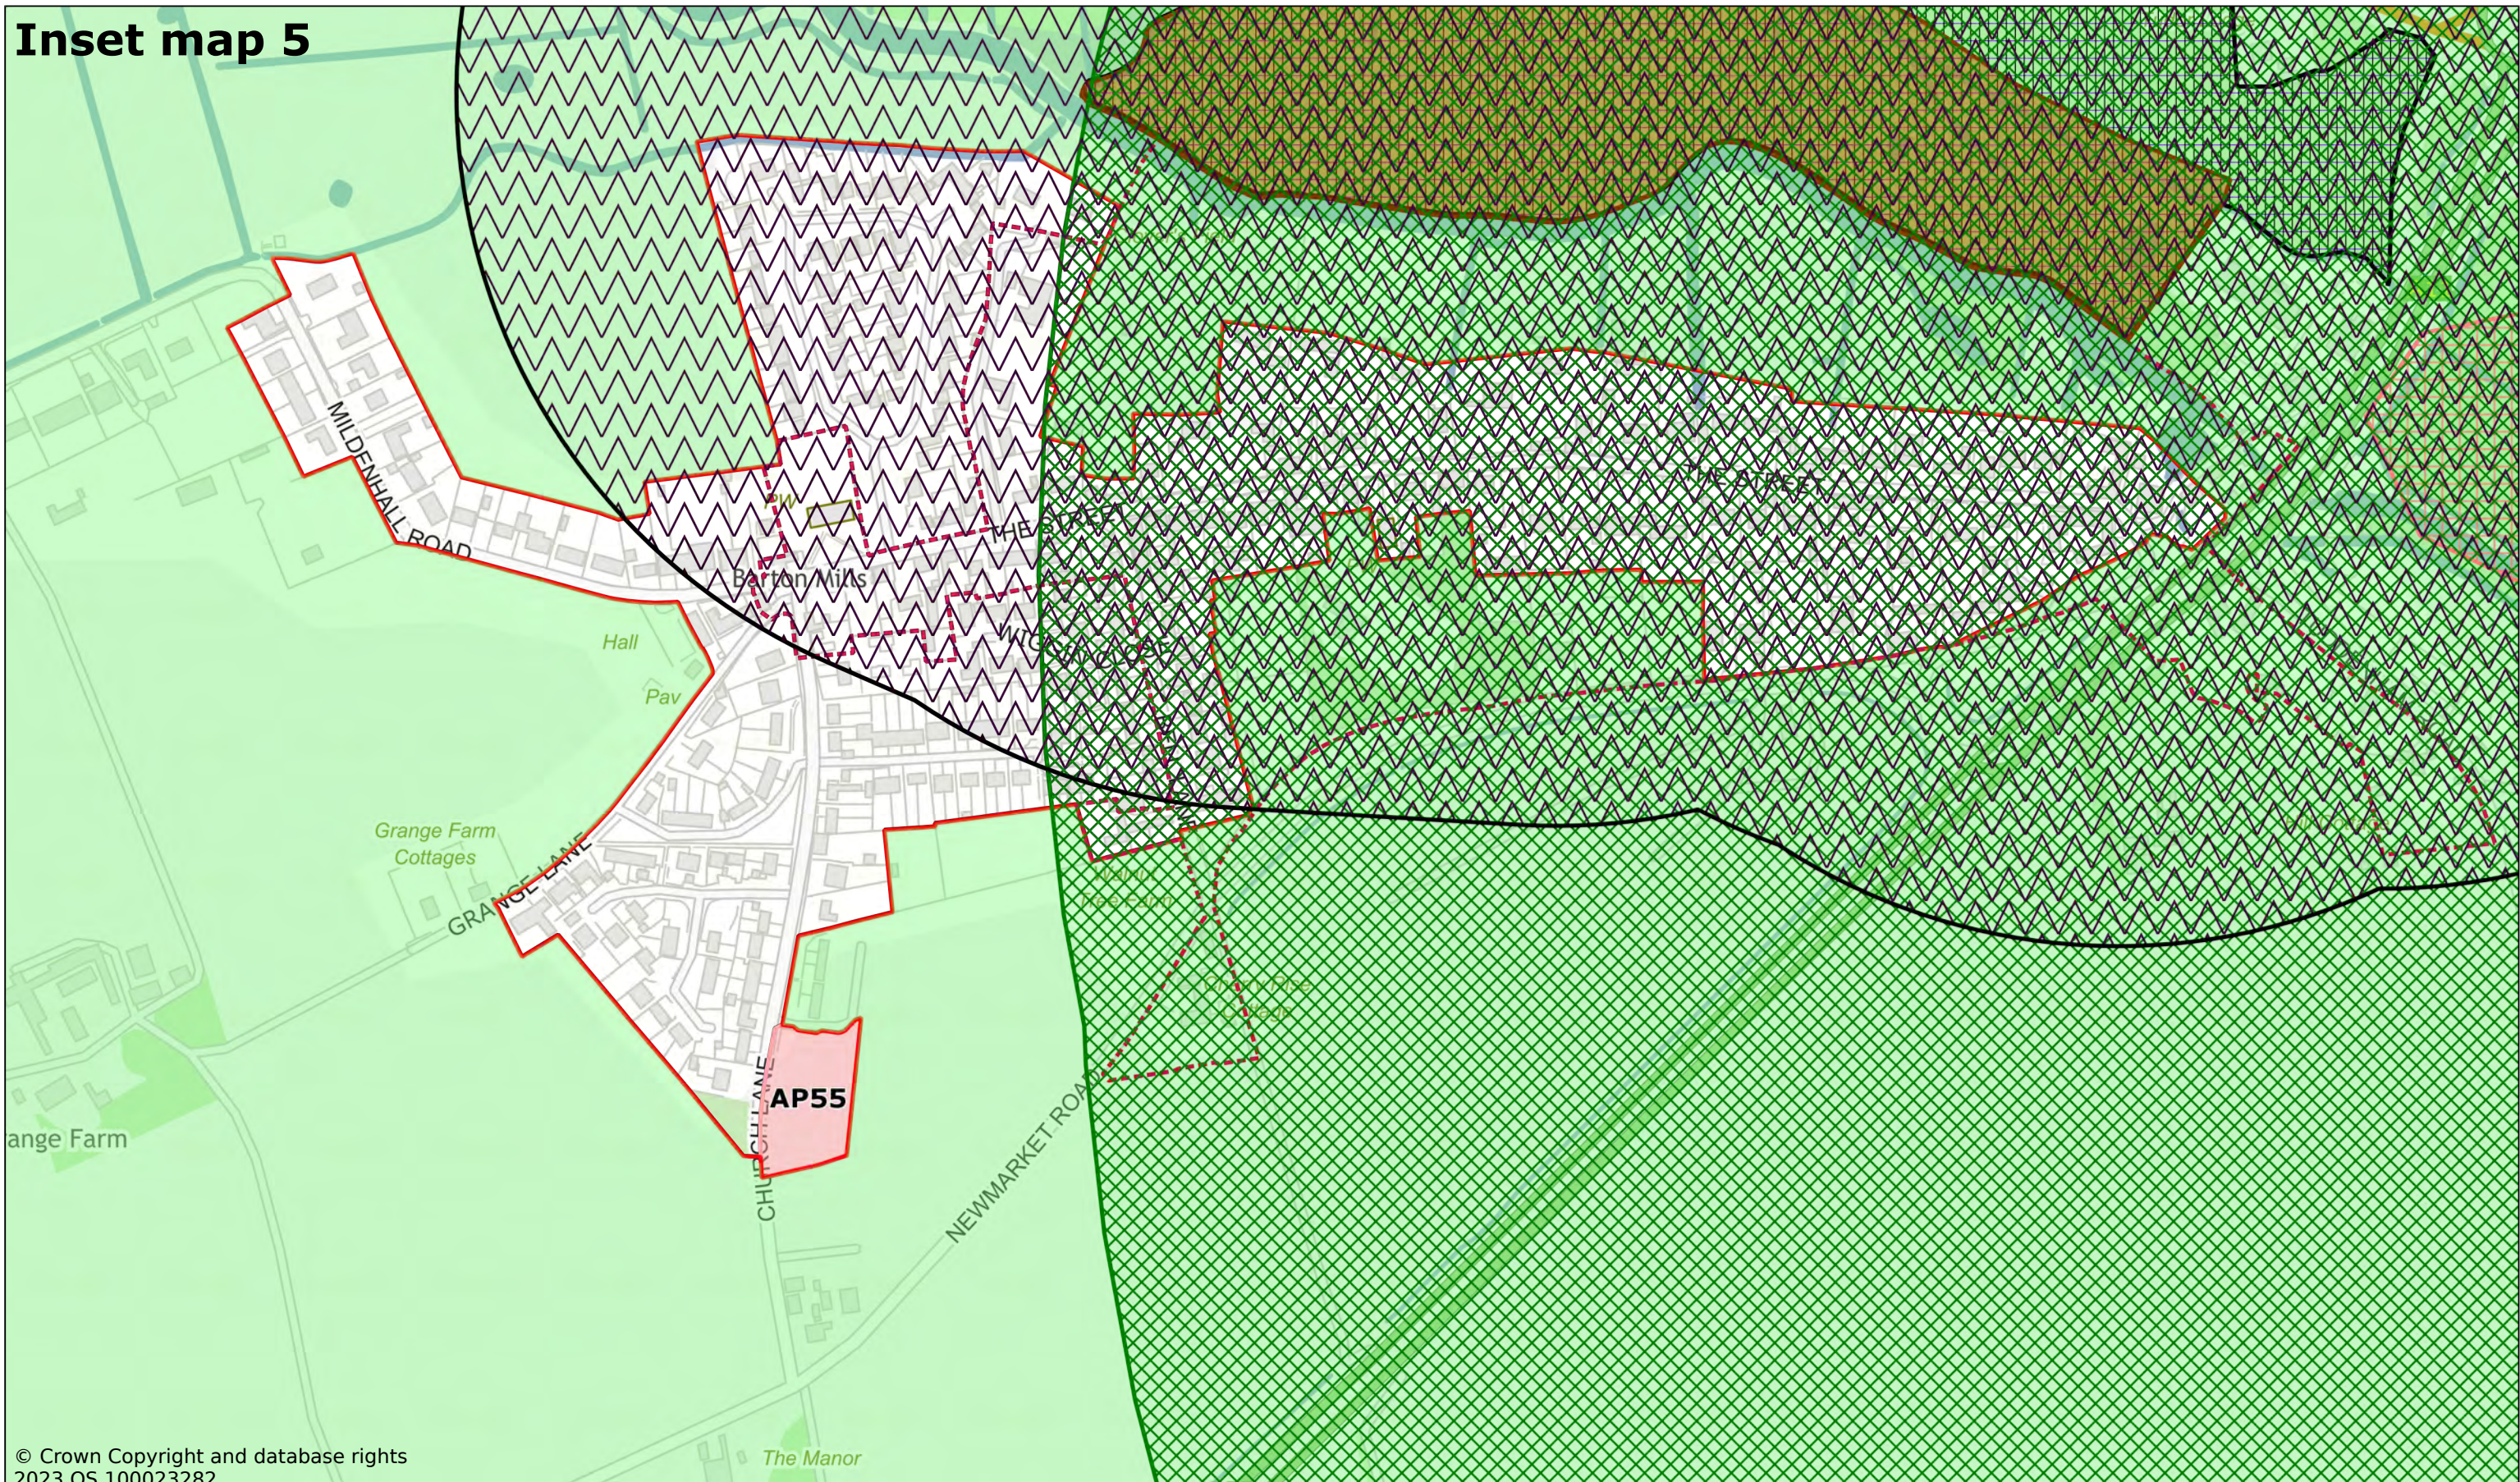

Inset map 5

Barton Mills

Scale: 1:4000

Printed on 2023-12-06 09:38:14
by dbugg@SEBC_DOMAIN

© Crown Copyright and database rights 2023 OS 100023282.

West Suffolk House
Western Way
Bury St Edmunds
IP33 3YU
01284 763233
www.westsuffolk.gov.uk