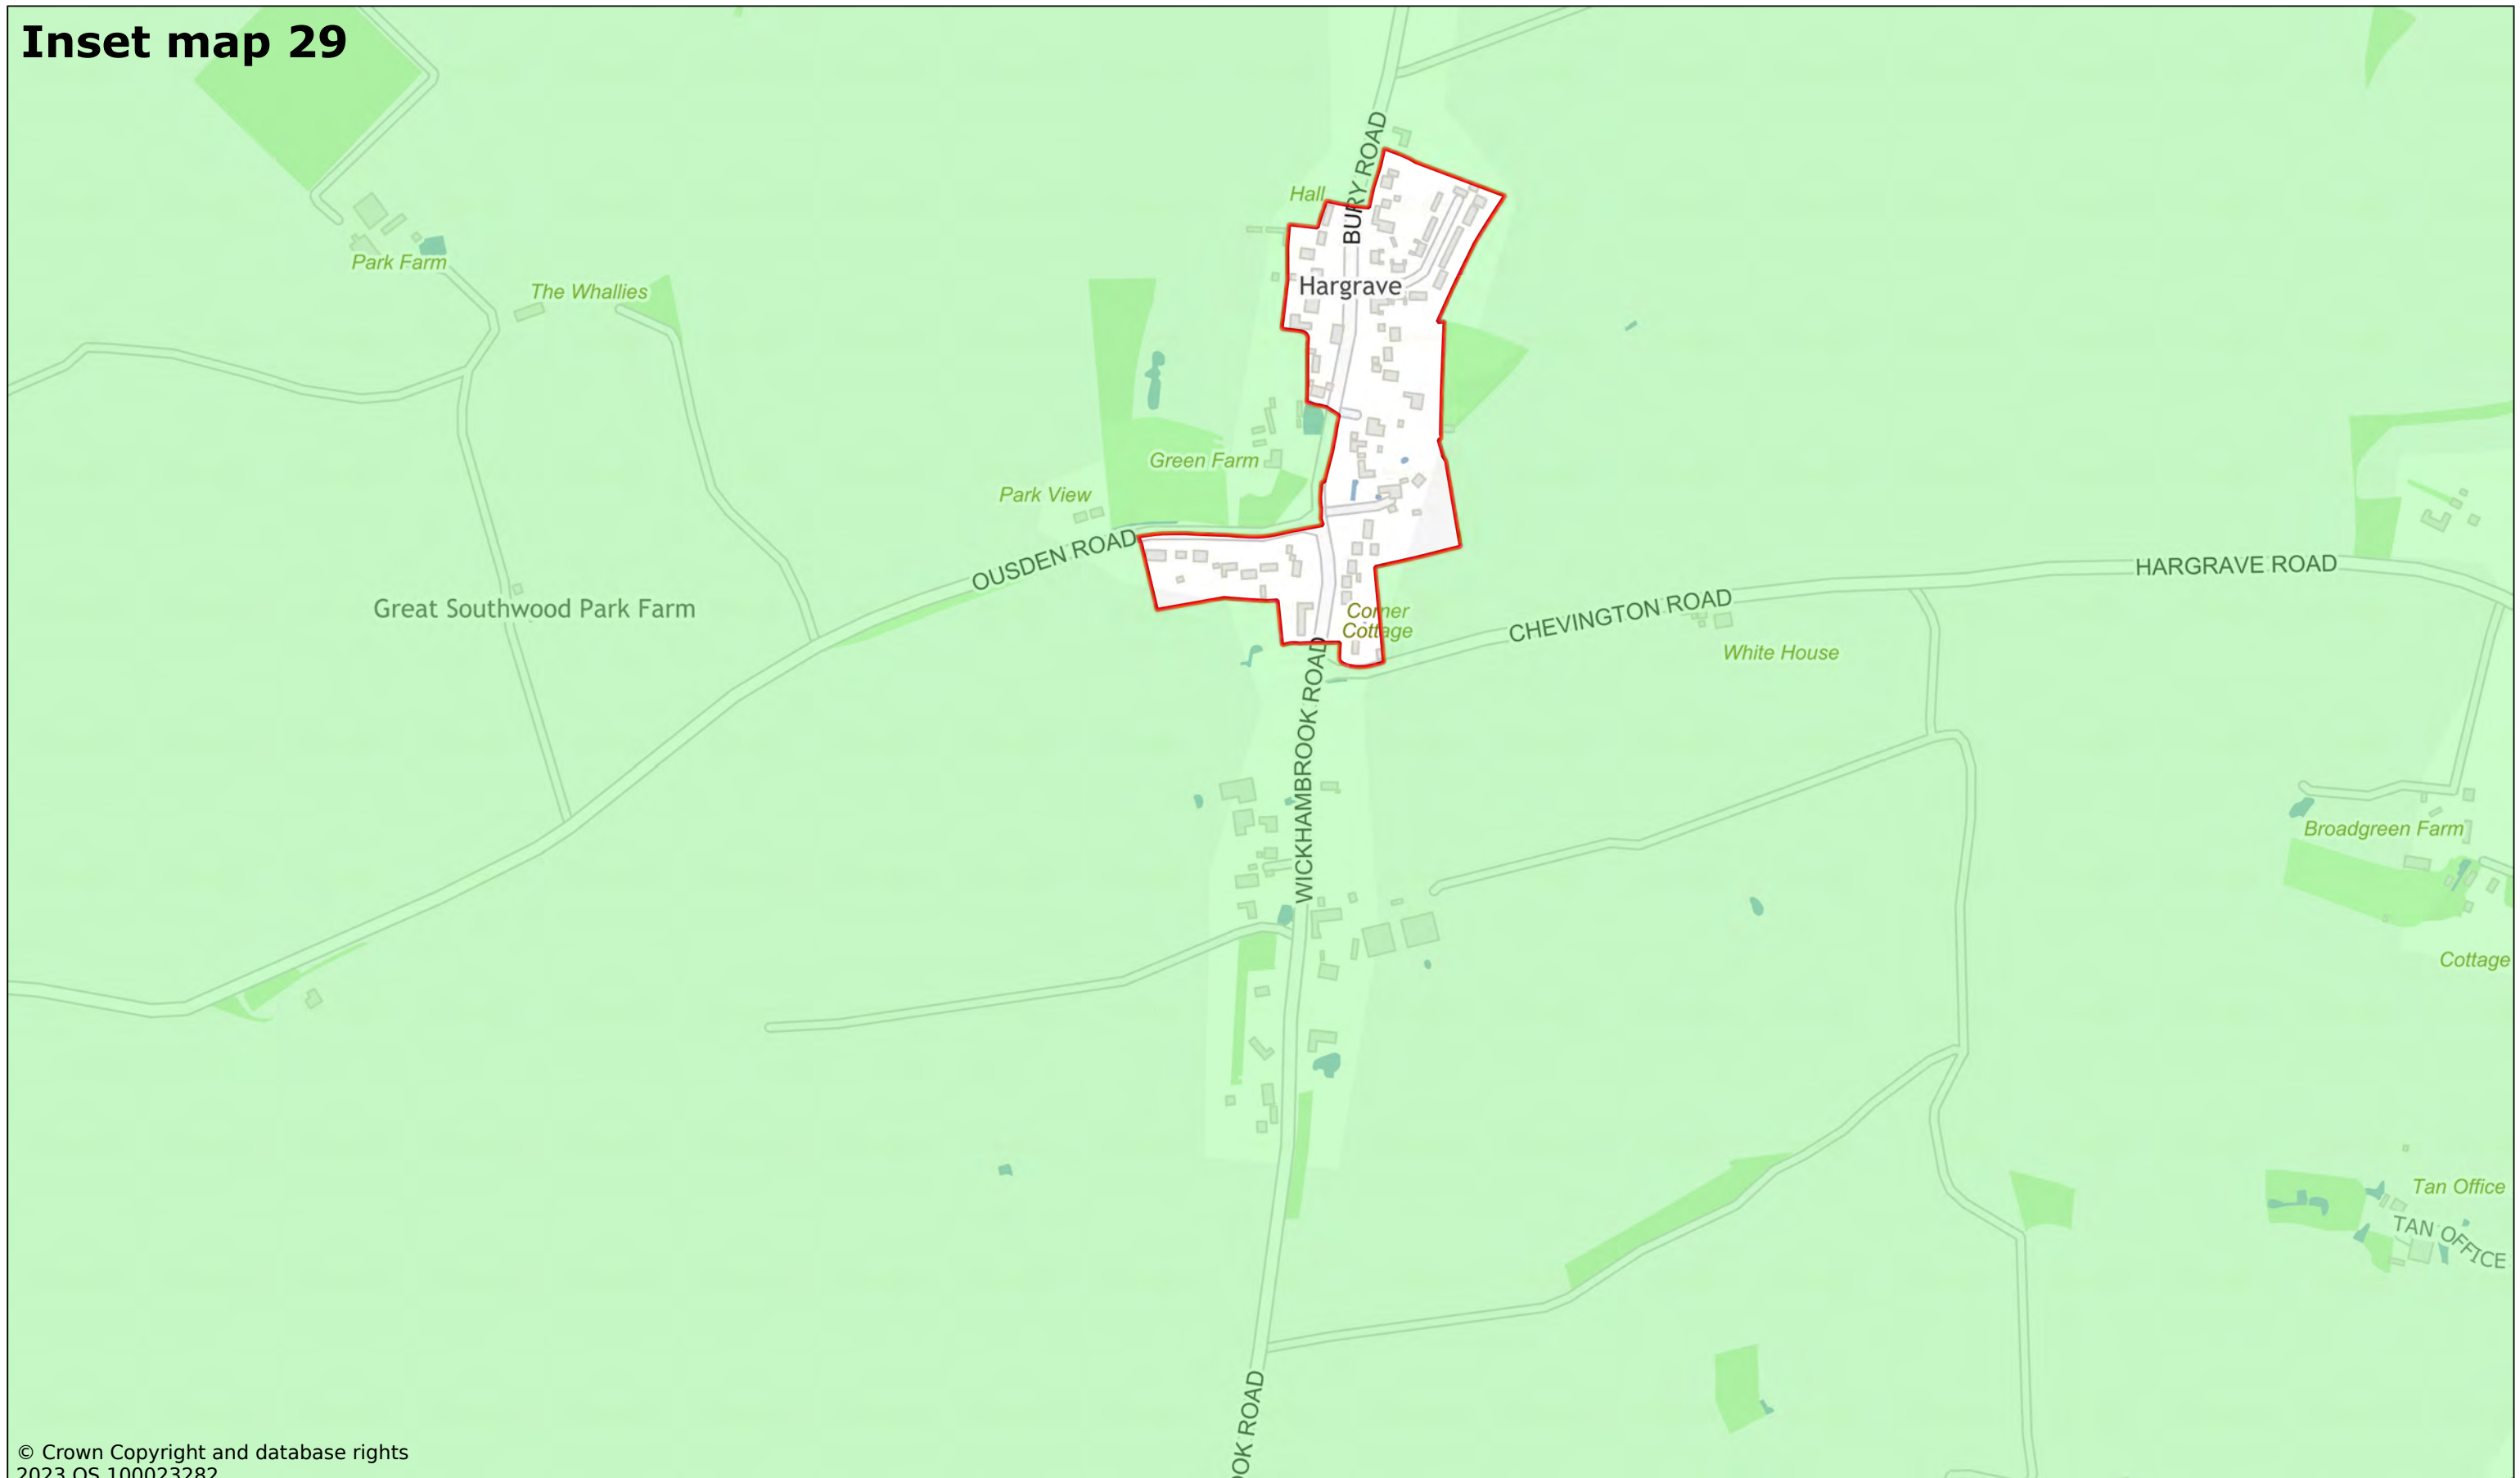

Inset map 29

© Crown Copyright and database rights
2023 OS 100023282.

Hargrave

Scale: 1:6000

Printed on 2023-11-22 15:29:32

by kcooper@SEBC_DOMAIN

© Crown Copyright and database rights 2023 OS 100023282.

West Suffolk House
Western Way
Bury St Edmunds
IP33 3YU
01284 763233
www.westsuffolk.gov.uk