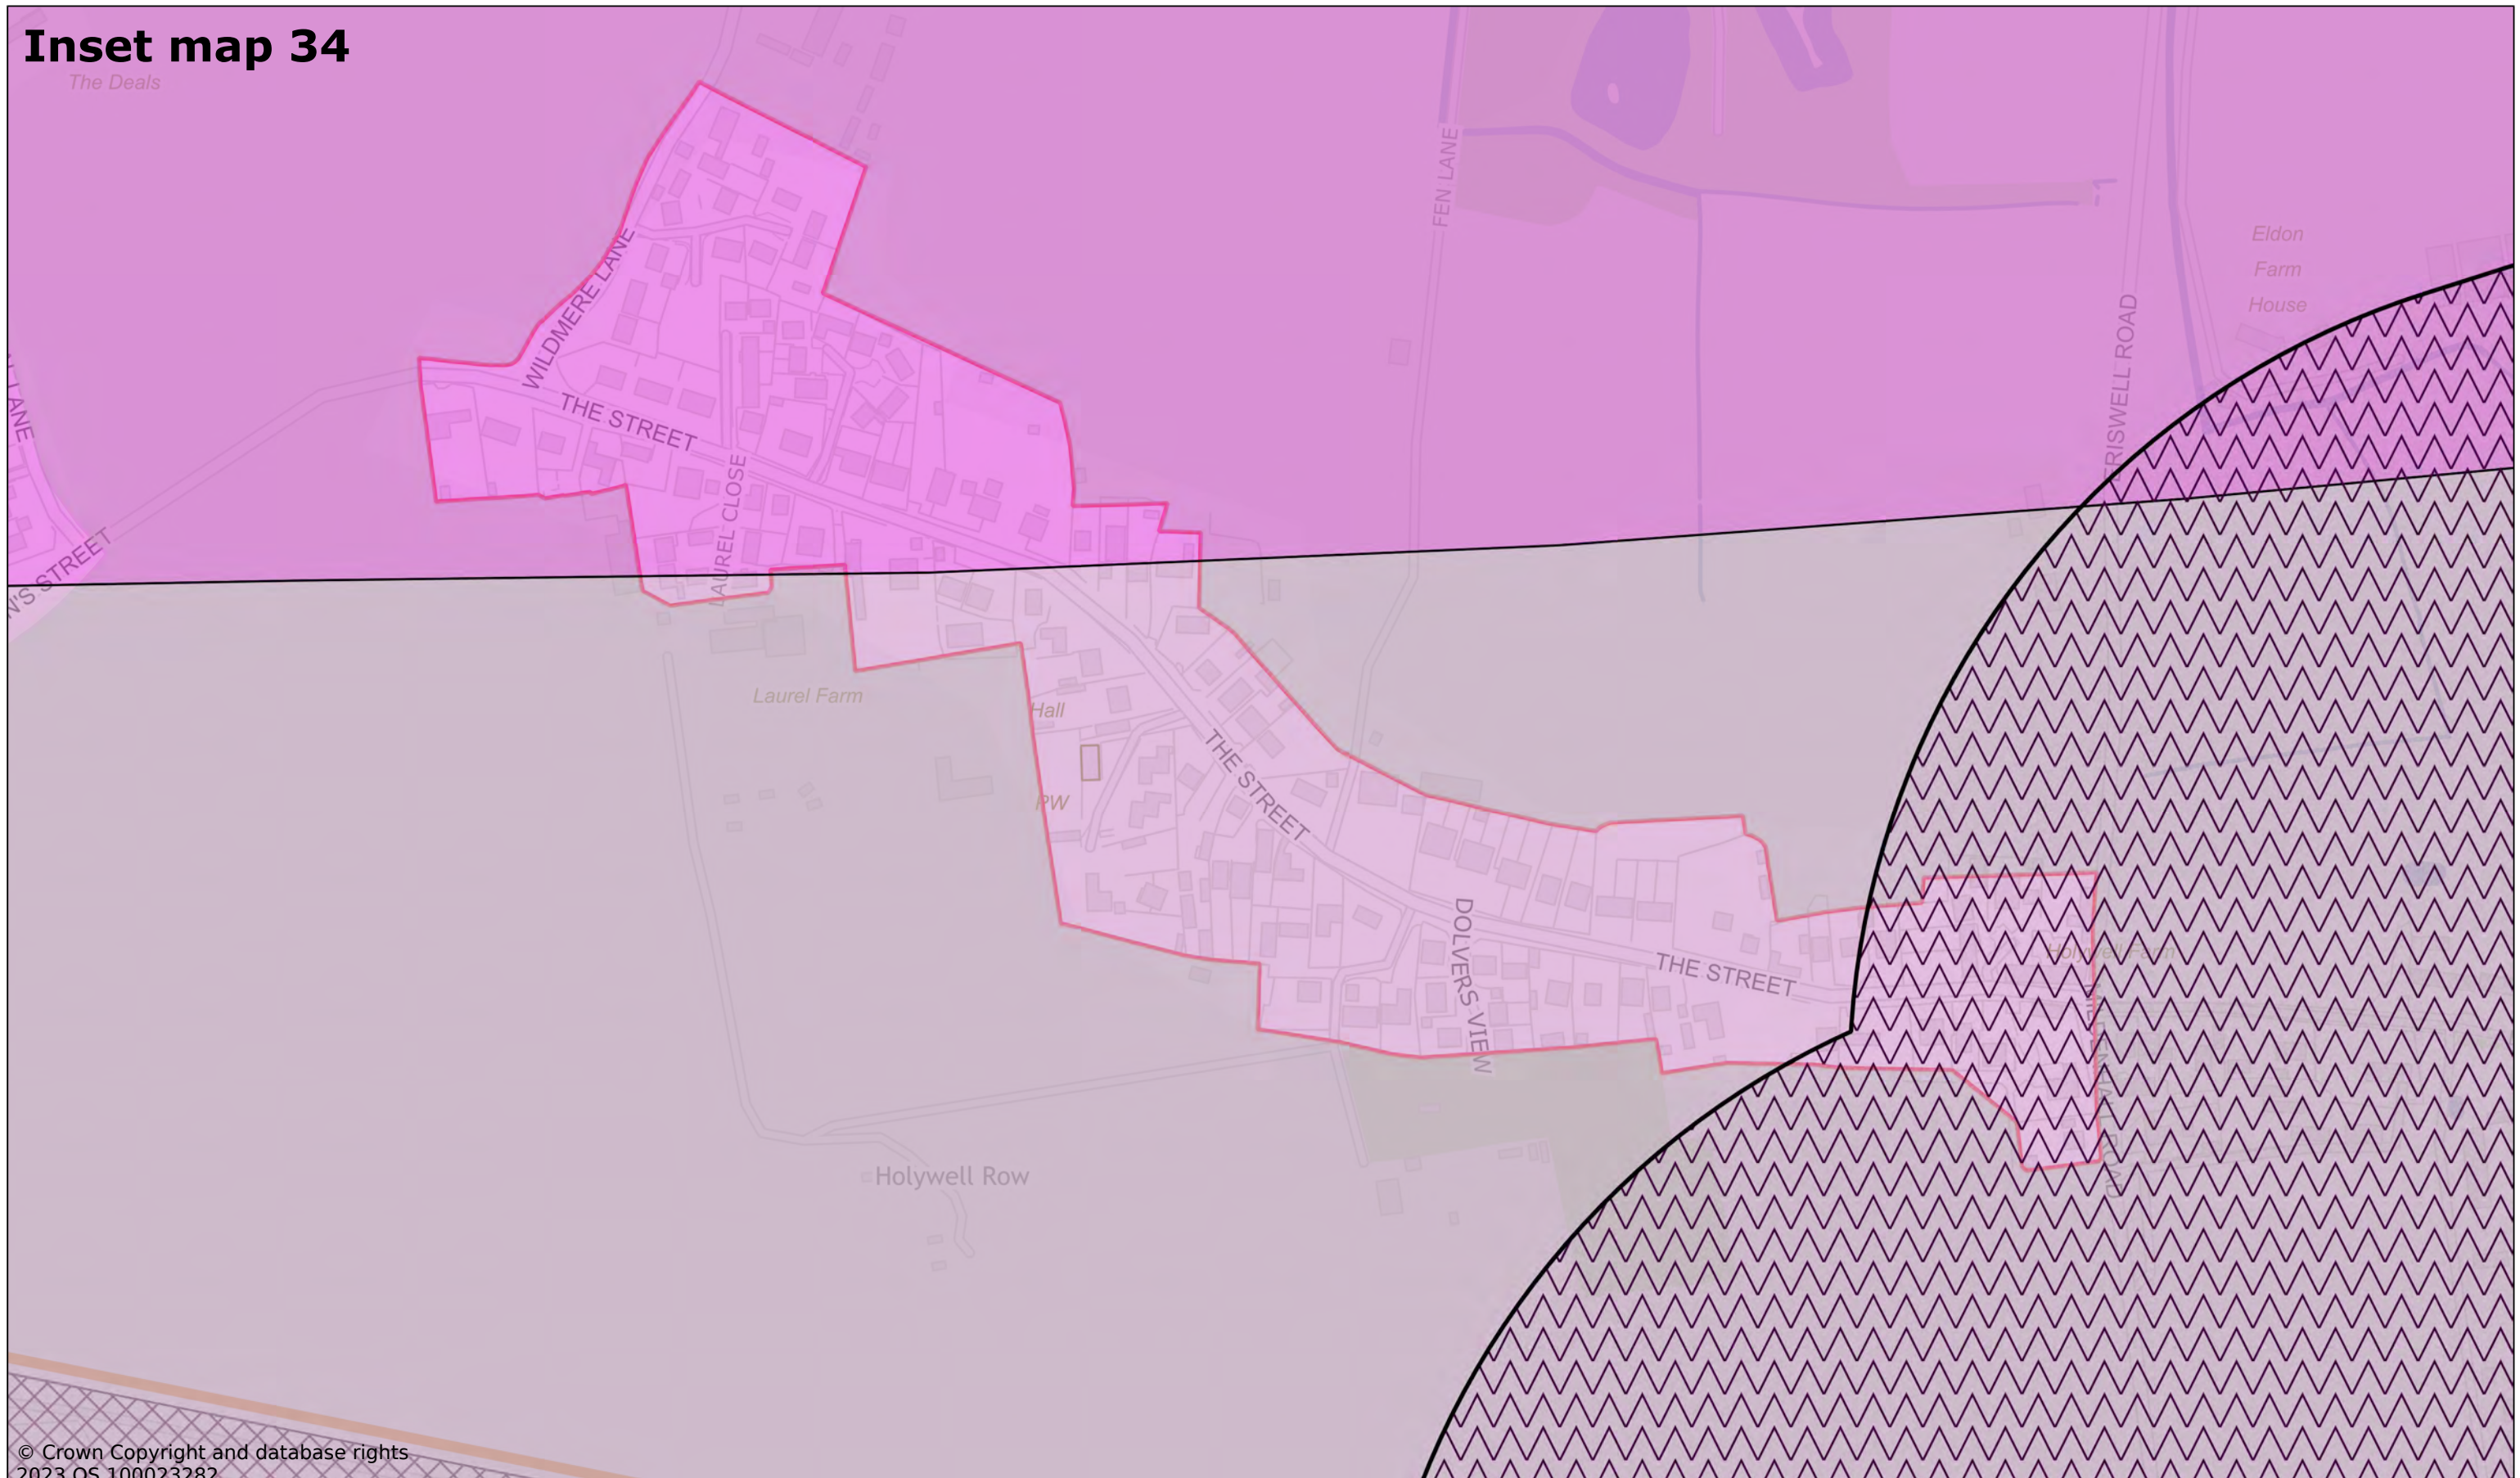

Inset map 34

The Deals

© Crown Copyright and database rights
2023 OS 100023282

Holywell Row

Scale: 1:3000

Printed on 2023-11-22 16:30:34

by kcooper@SEBC_DOMAIN

© Crown Copyright and database rights 2023 OS 100023282.