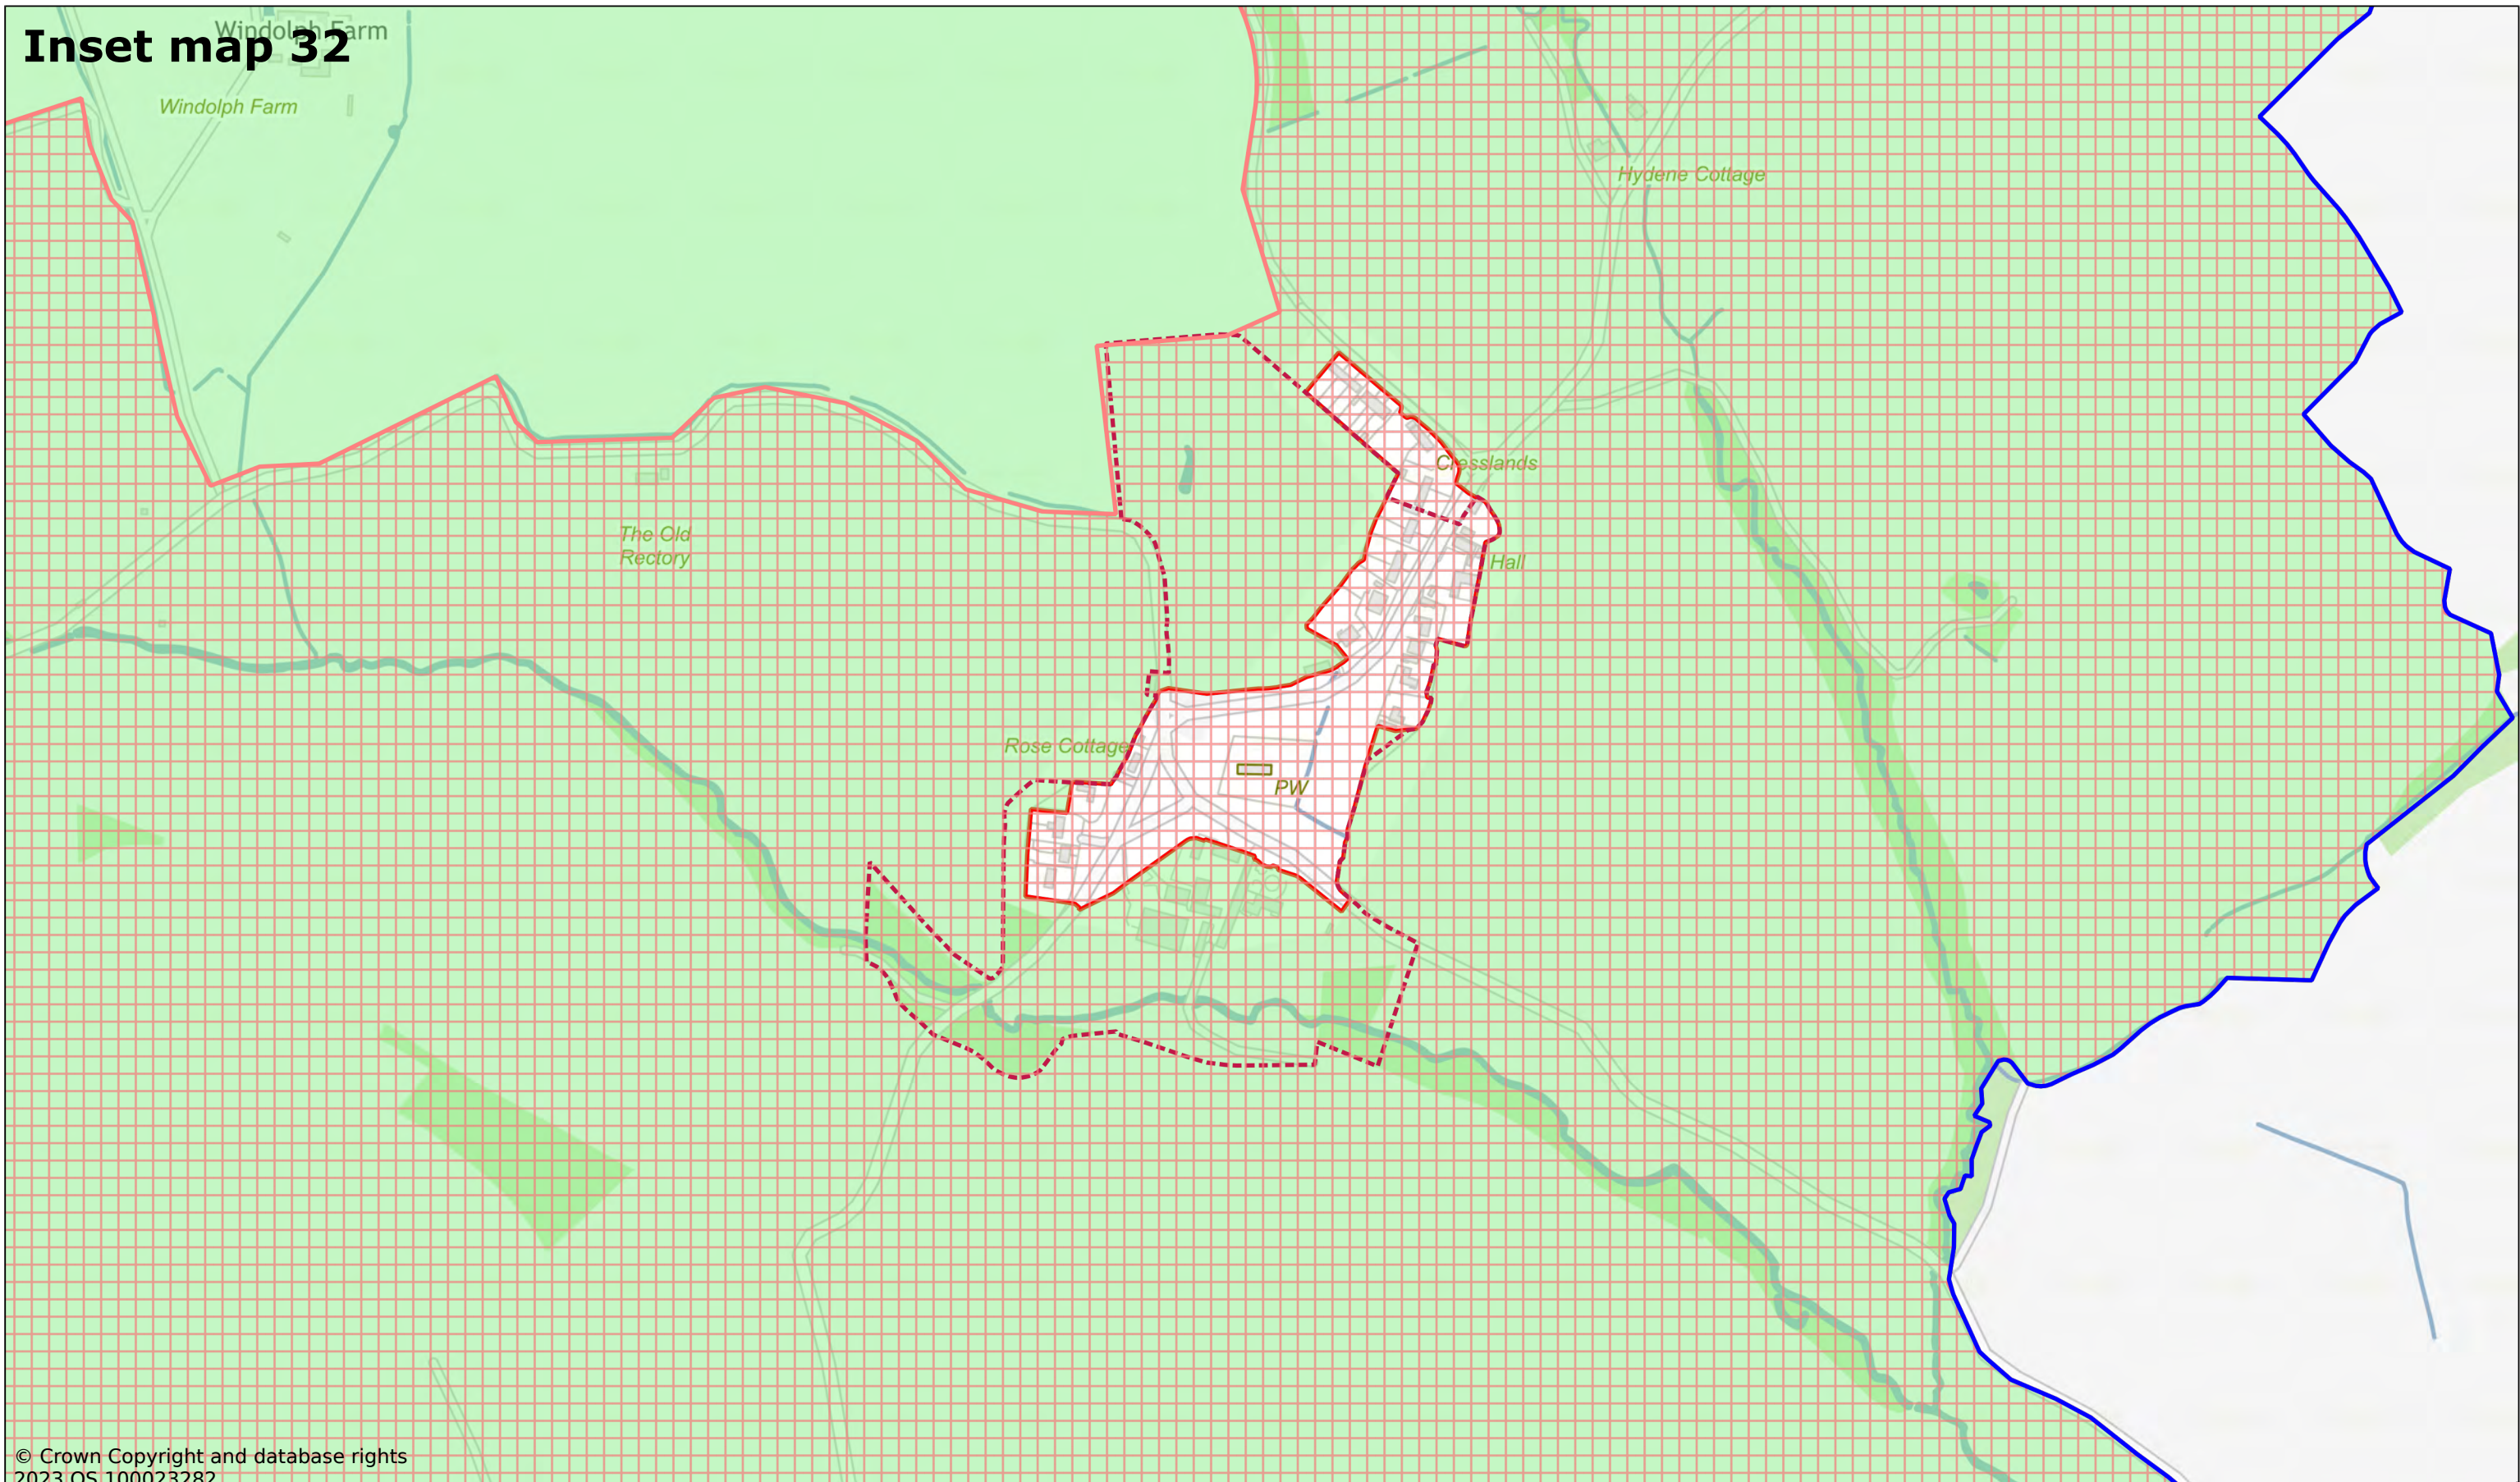

Inset map 32

© Crown Copyright and database rights
2023 OS 100023282

Hawkedon

Scale: 1:5000

Printed on 2023-11-22 15:21:53

by kcooper@SEBC_DOMAIN

© Crown Copyright and database rights 2023 OS 100023282.

West Suffolk House
Western Way
Bury St Edmunds
IP33 3YU
01284 763233
www.westsuffolk.gov.uk