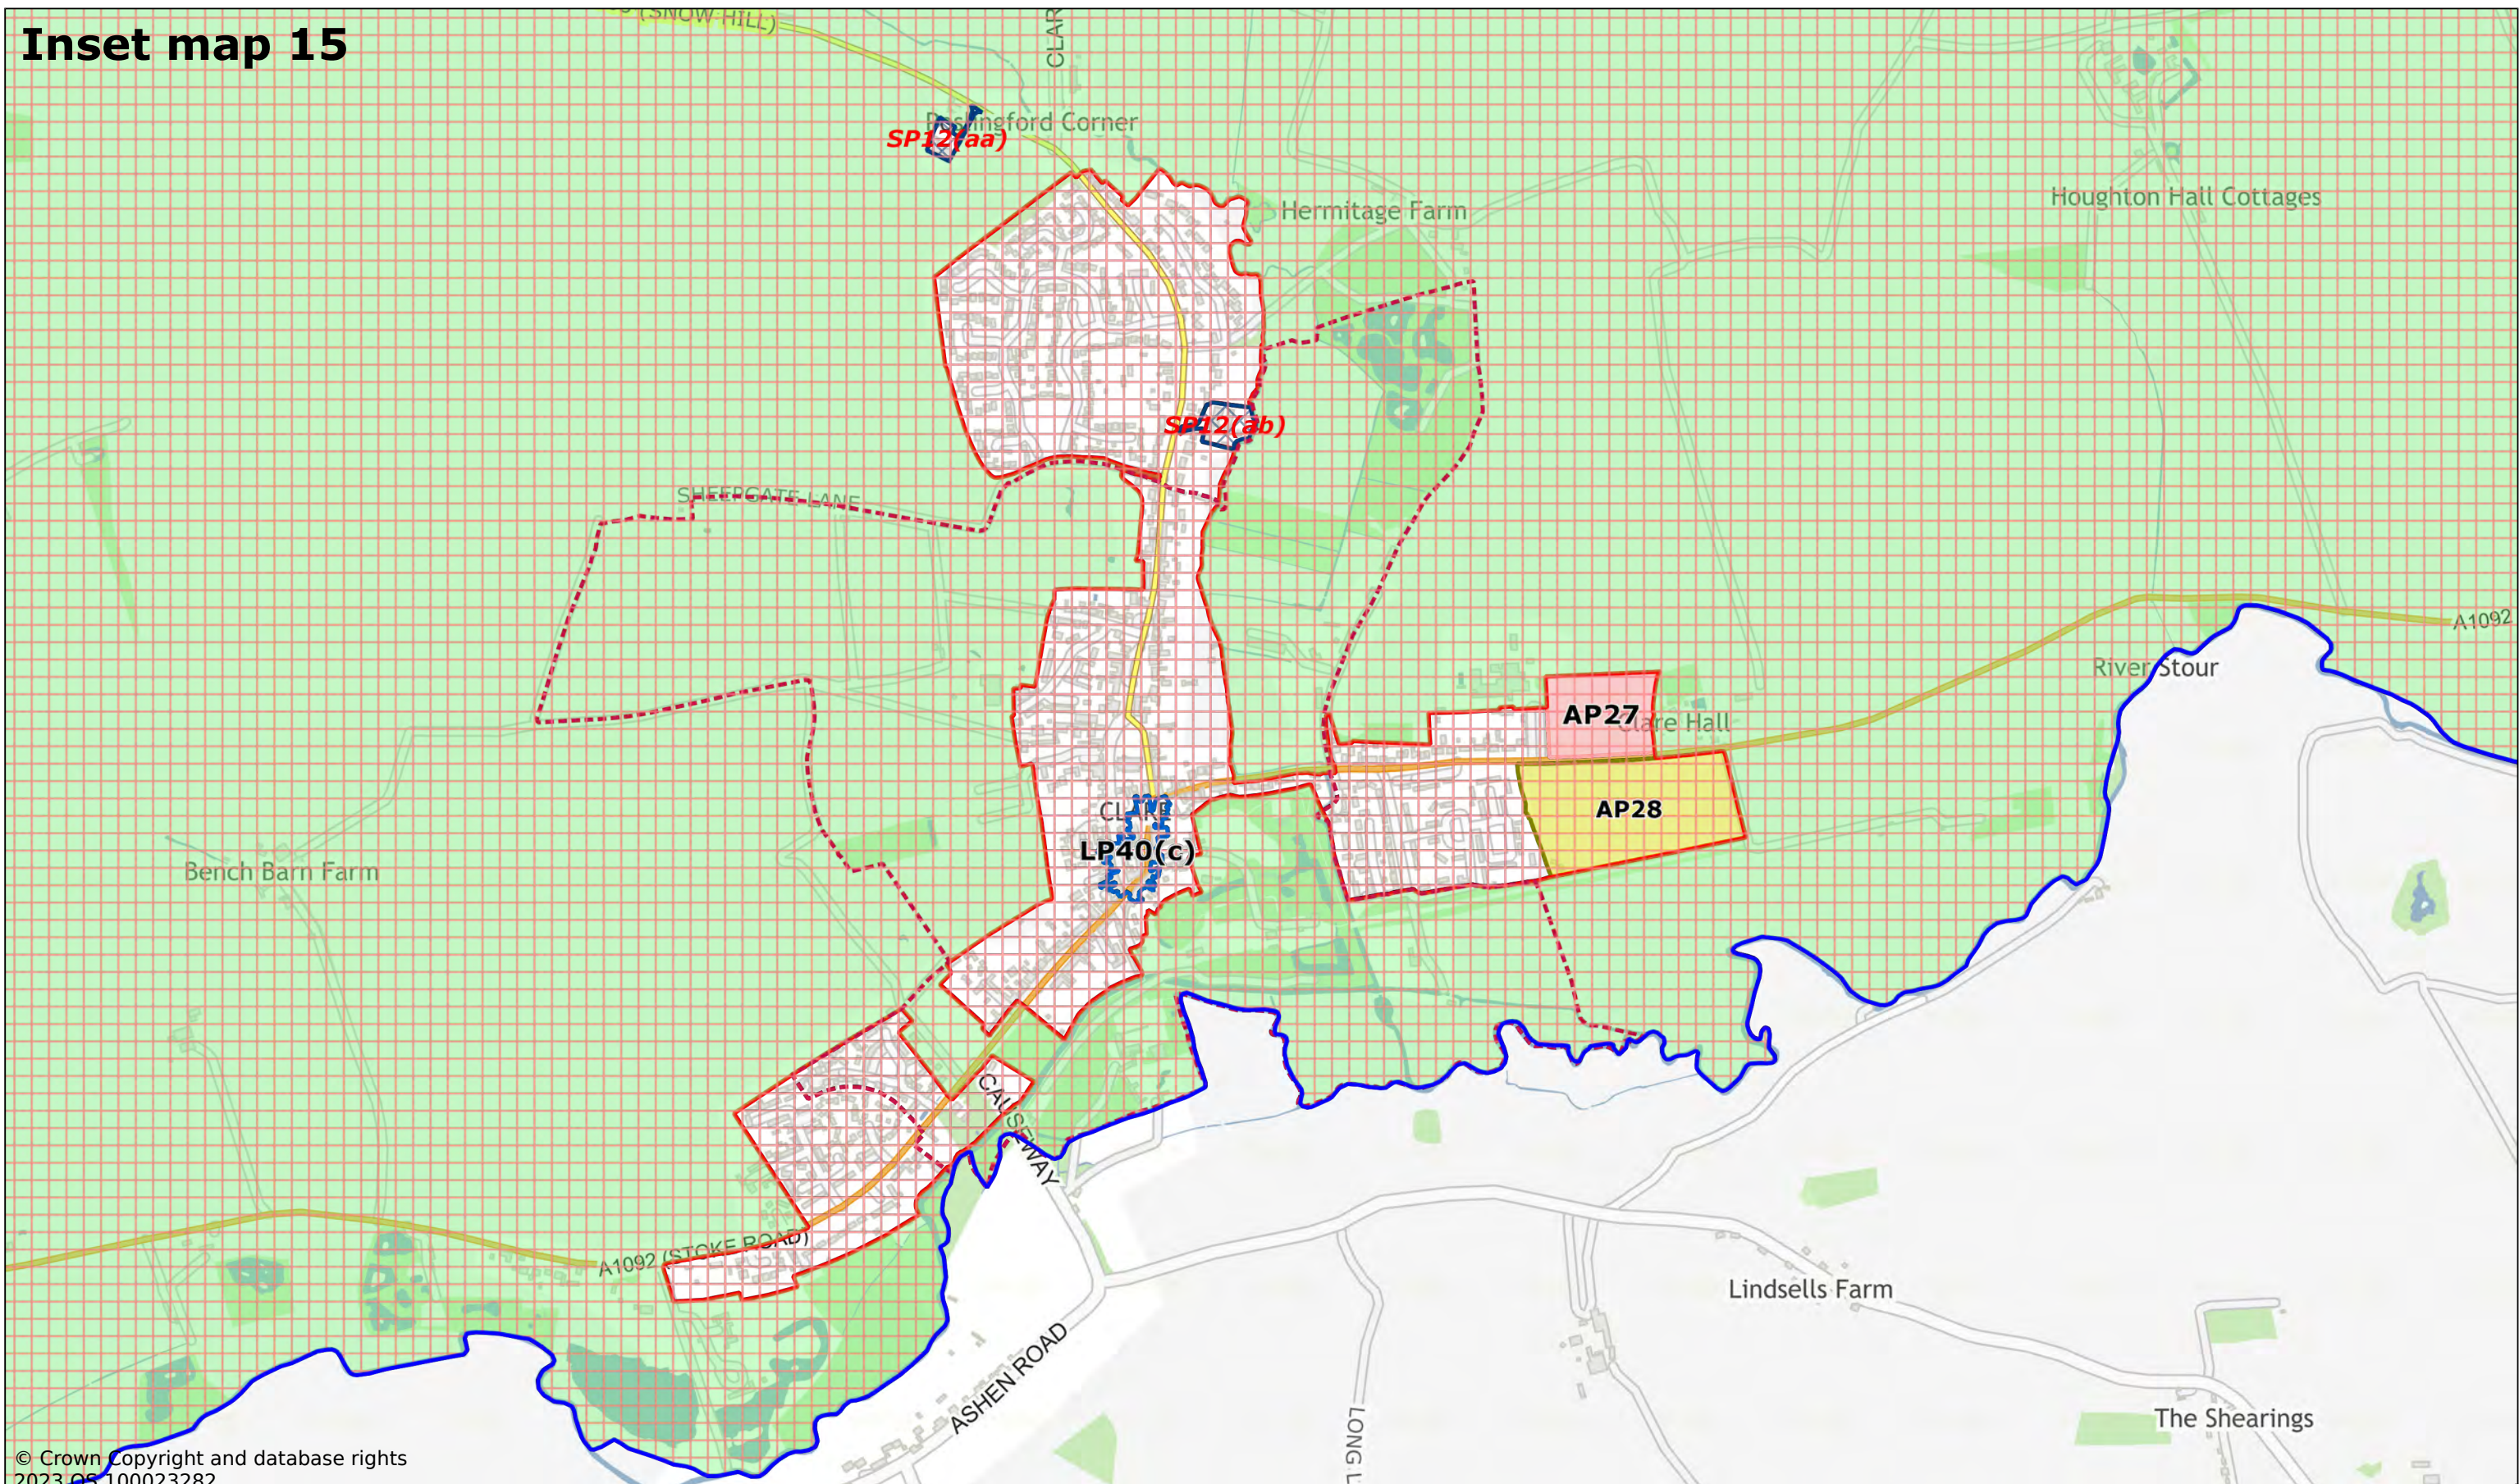

Inset map 15

© Crown Copyright and database rights 2023 OS 100023282

Clare

Scale: 1:10000

Printed on 2023-12-06 09:53:11

by dbugg@SEBC_DOMAIN

© Crown Copyright and database rights 2023 OS 100023282.

West Suffolk House
Western Way
Bury St Edmunds
IP33 3YU
01284 763233
www.westsuffolk.gov.uk