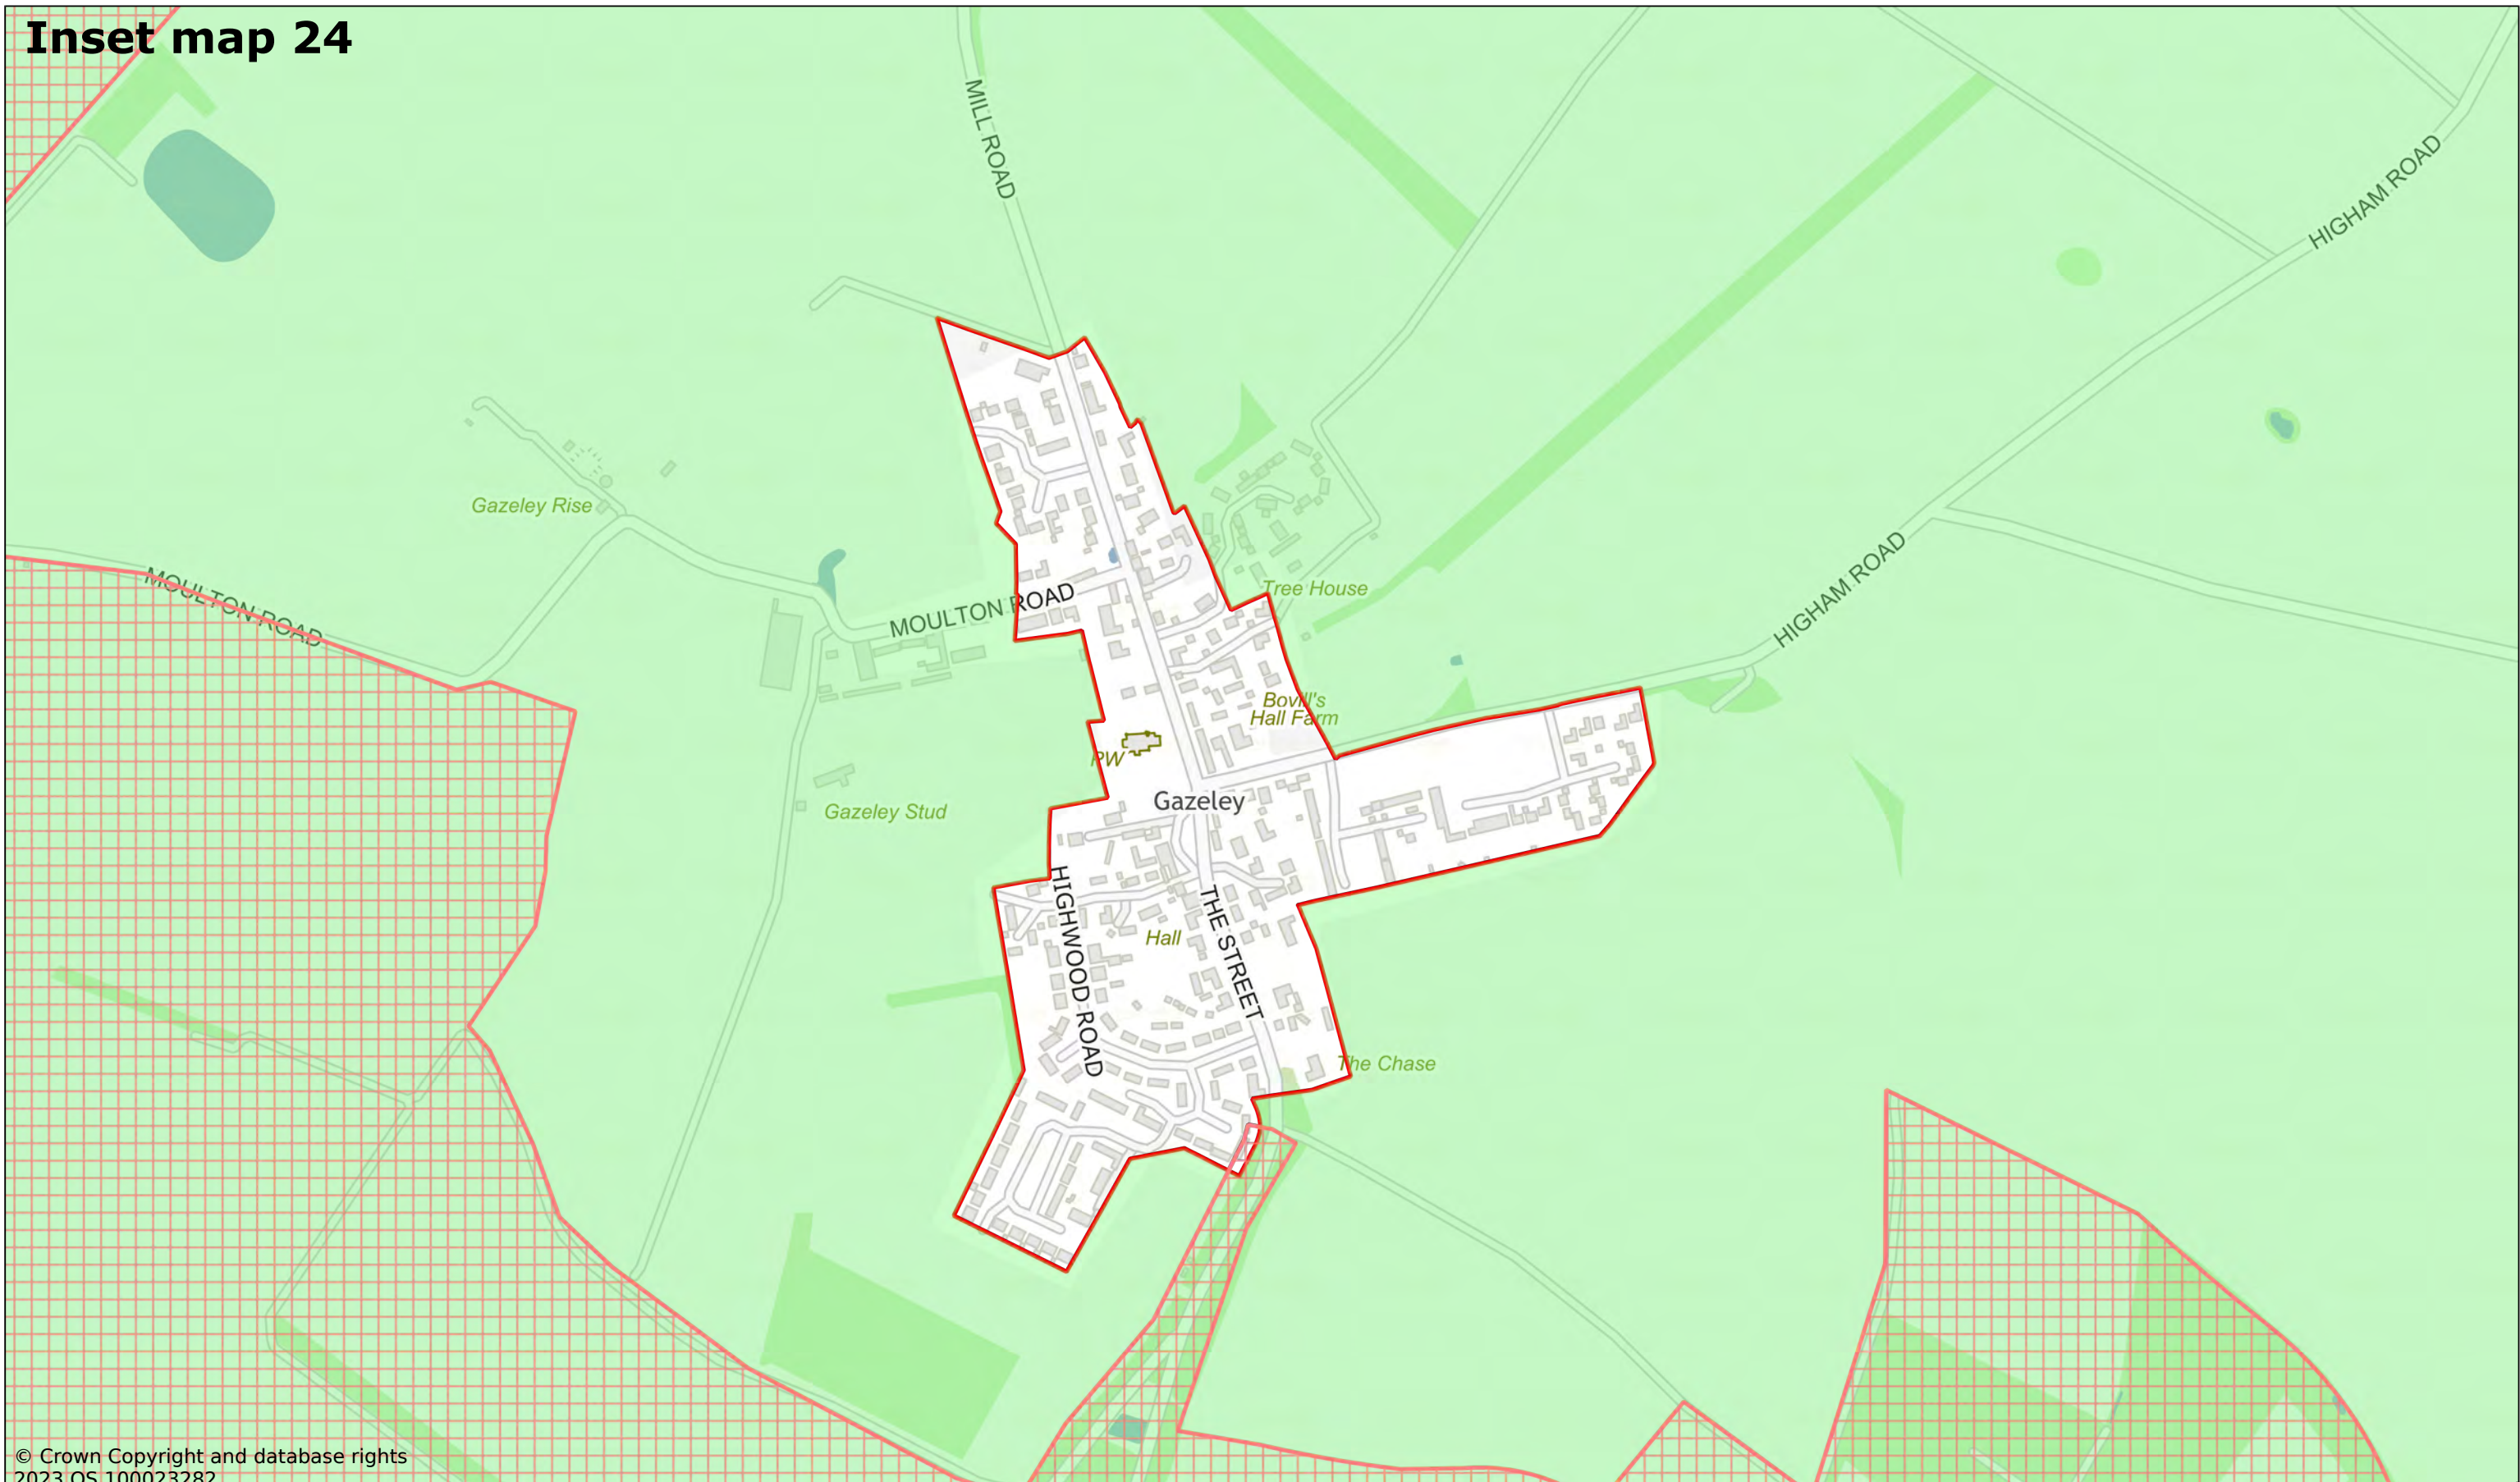

Inset map 24

© Crown Copyright and database rights
2023 OS 100023282.

Gazeley

Scale: 1:6000

Printed on 2023-11-22 14:31:28

by kcooper@SEBC_DOMAIN

© Crown Copyright and database rights 2023 OS 100023282.

West Suffolk House
Western Way
Bury St Edmunds
IP33 3YU
01284 763233
www.westsuffolk.gov.uk