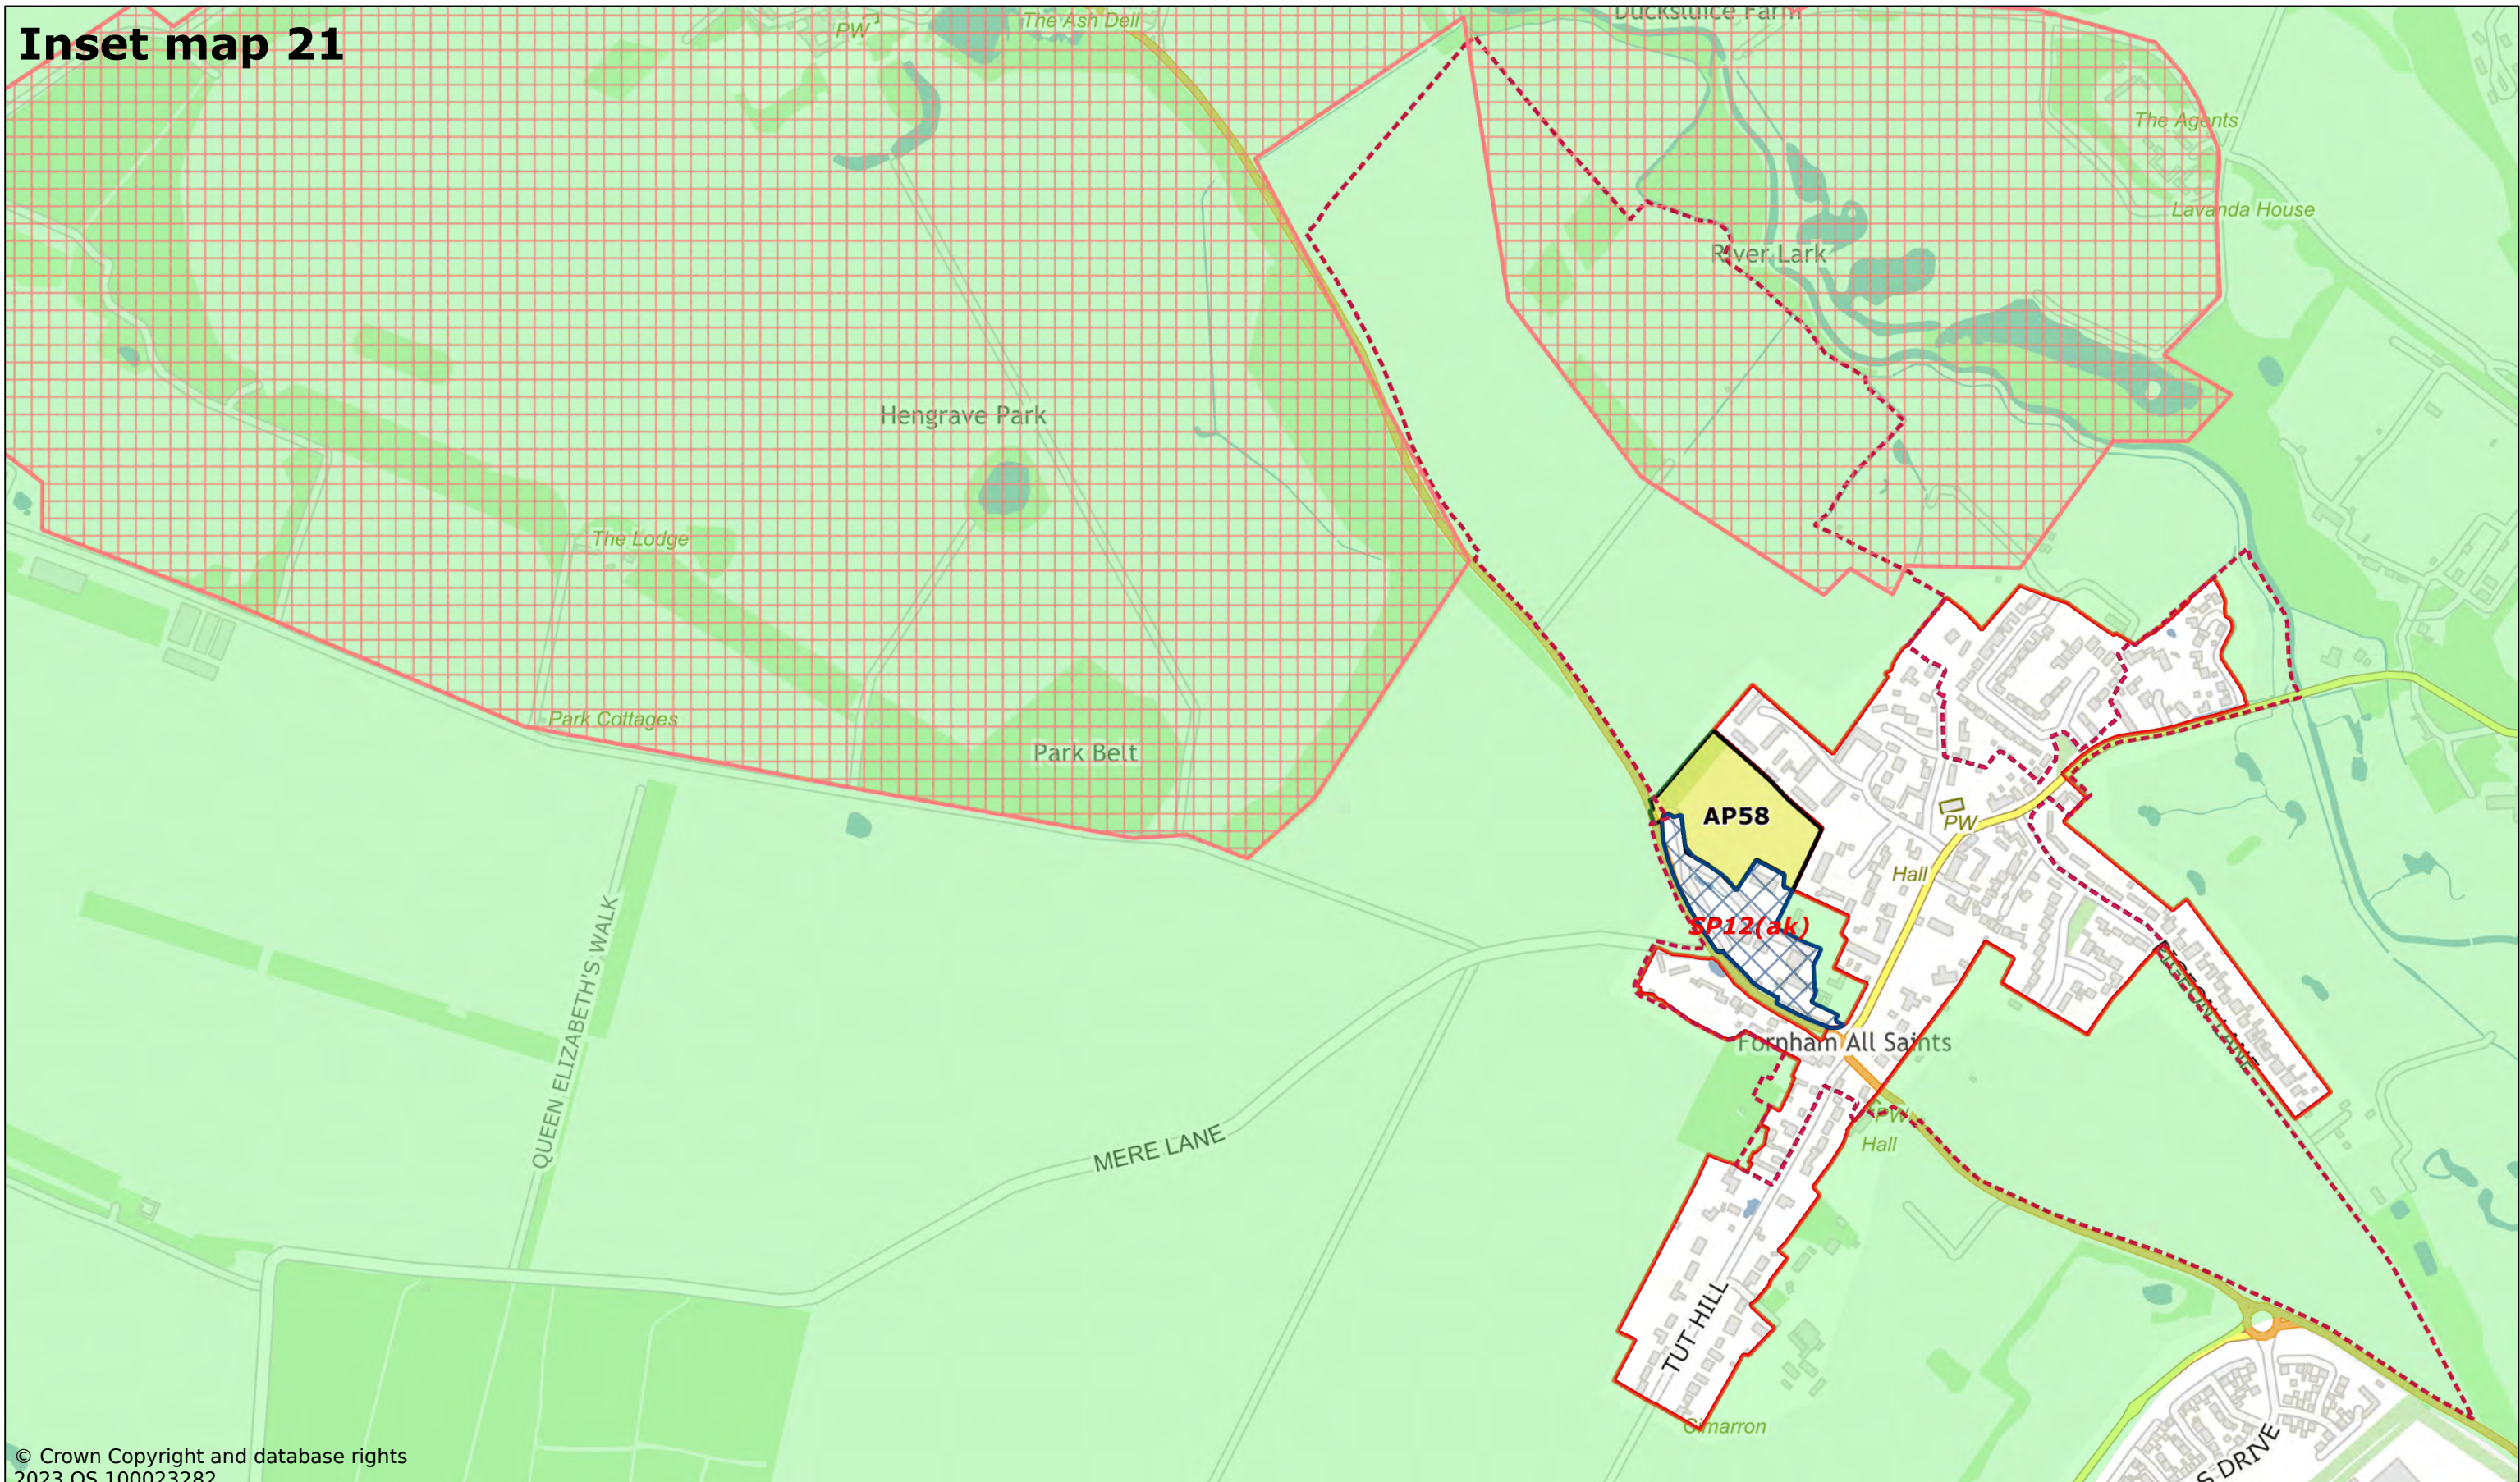

Inset map 21

© Crown Copyright and database rights
2023 OS 100023282

Fornham All Saints

Scale: 1:7500

Printed on 2023-12-06 10:13:07

by dbugg@SEBC_DOMAIN

© Crown Copyright and database rights 2023 OS 100023282.

West Suffolk House
Western Way
Bury St Edmunds
IP33 3YU
01284 763233
www.westsuffolk.gov.uk