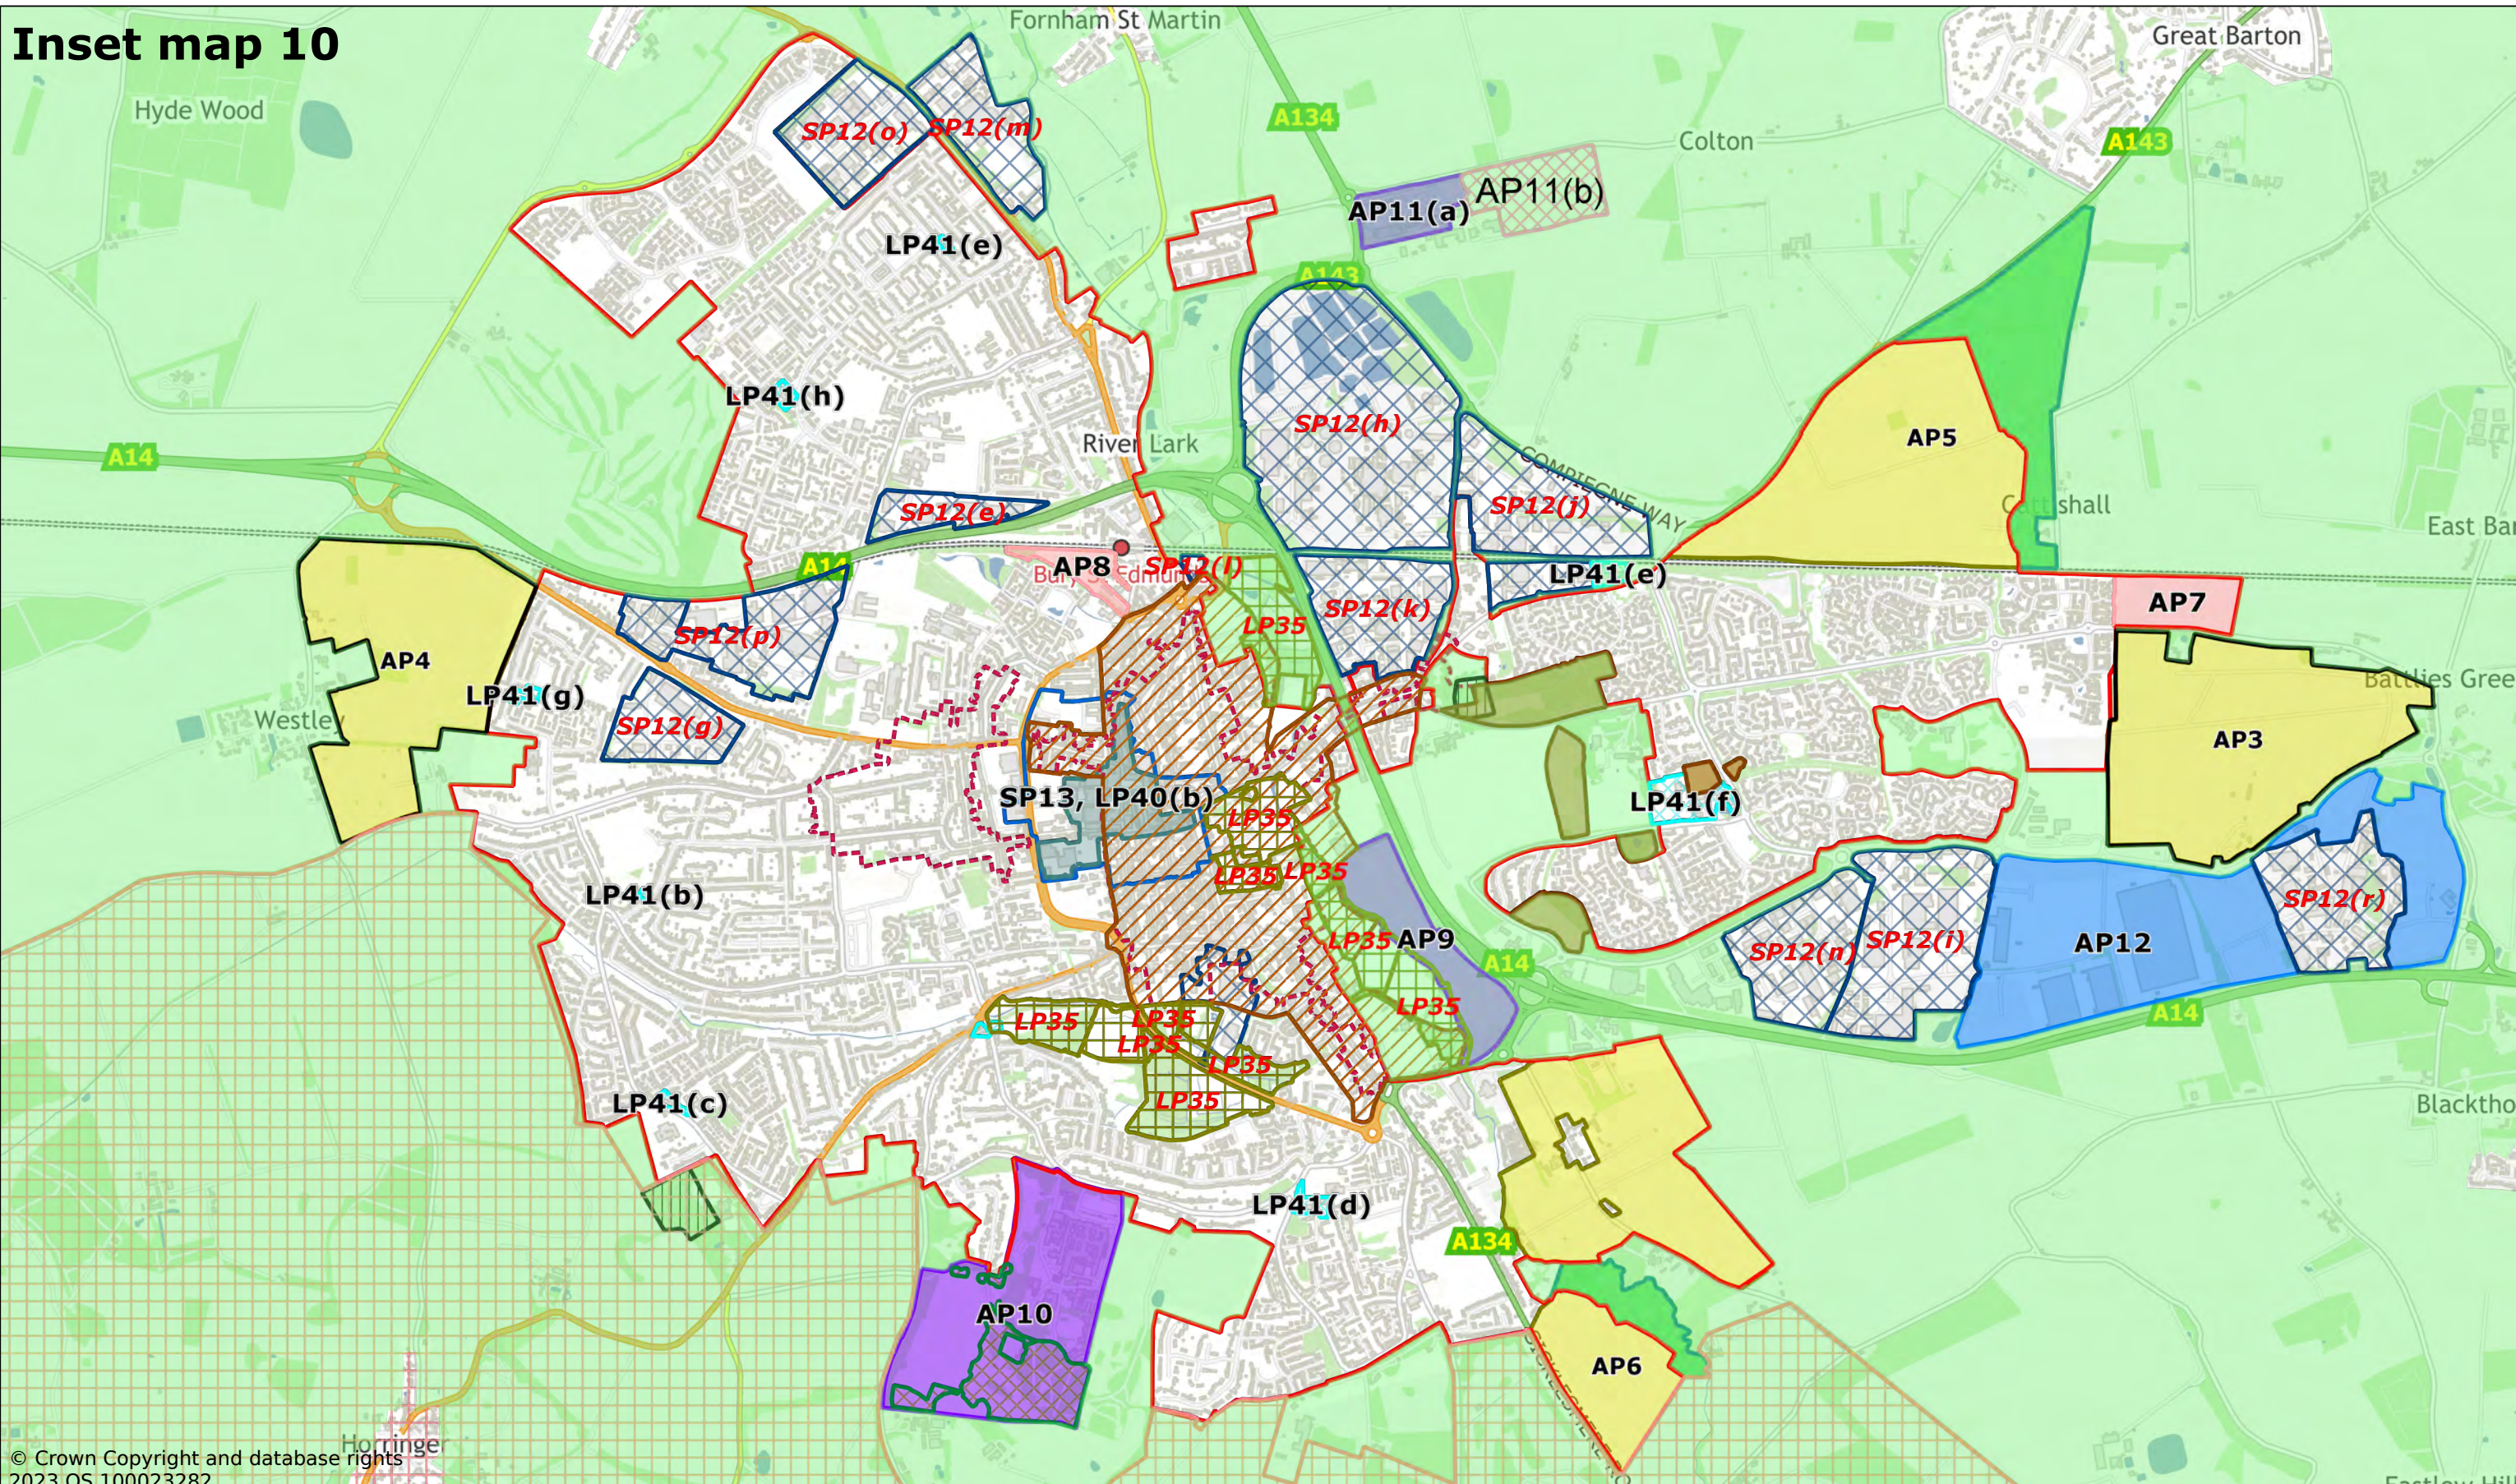

Inset map 10

© Crown Copyright and database rights 2023 OS 100023282

Bury St Edmunds

Scale: 1:22000

Printed on 2023-12-08 15:22:00

by dbugg@SEBC_DOMAIN

© Crown Copyright and database rights 2023 OS 100023282.

West Suffolk House
Western Way
Bury St Edmunds
IP33 3YU
01284 763233
www.westsuffolk.gov.uk