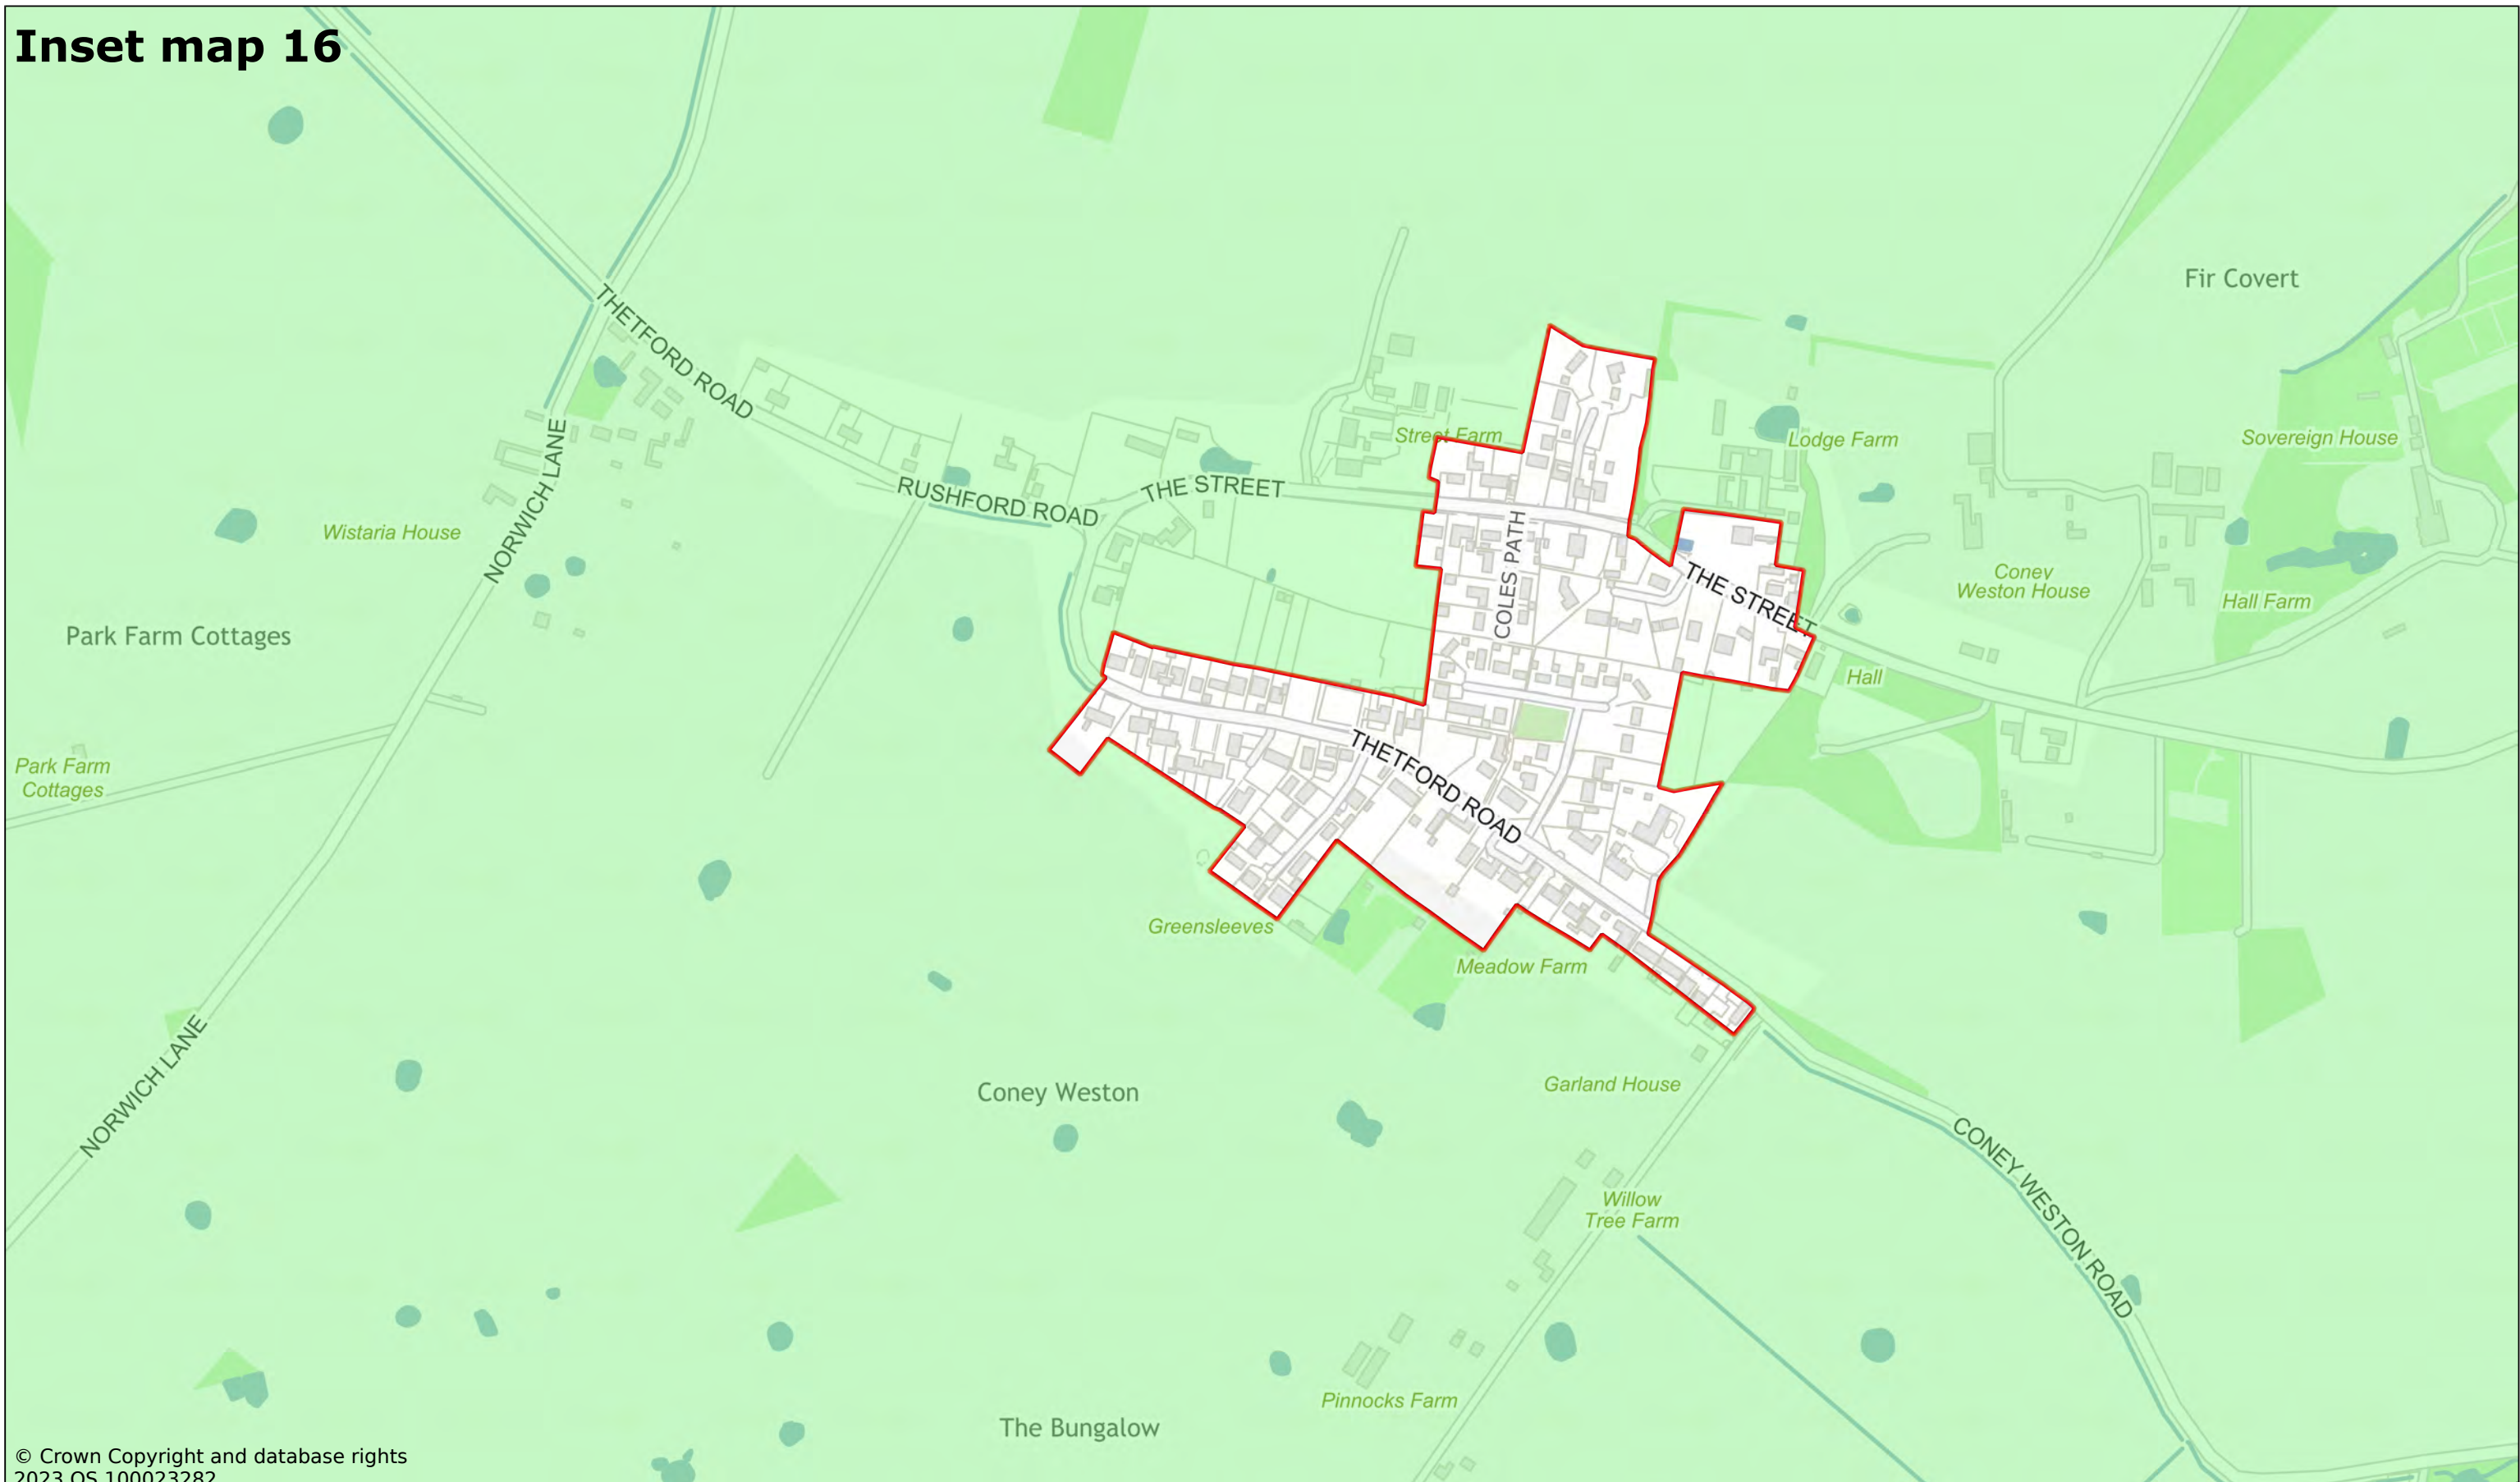

Inset map 16

© Crown Copyright and database rights
2023 OS 100023282

Coney Weston

Scale: 1:5000

Printed on 2023-11-22 13:48:55

by kcooper@SEBC_DOMAIN

© Crown Copyright and database rights 2023 OS 100023282.