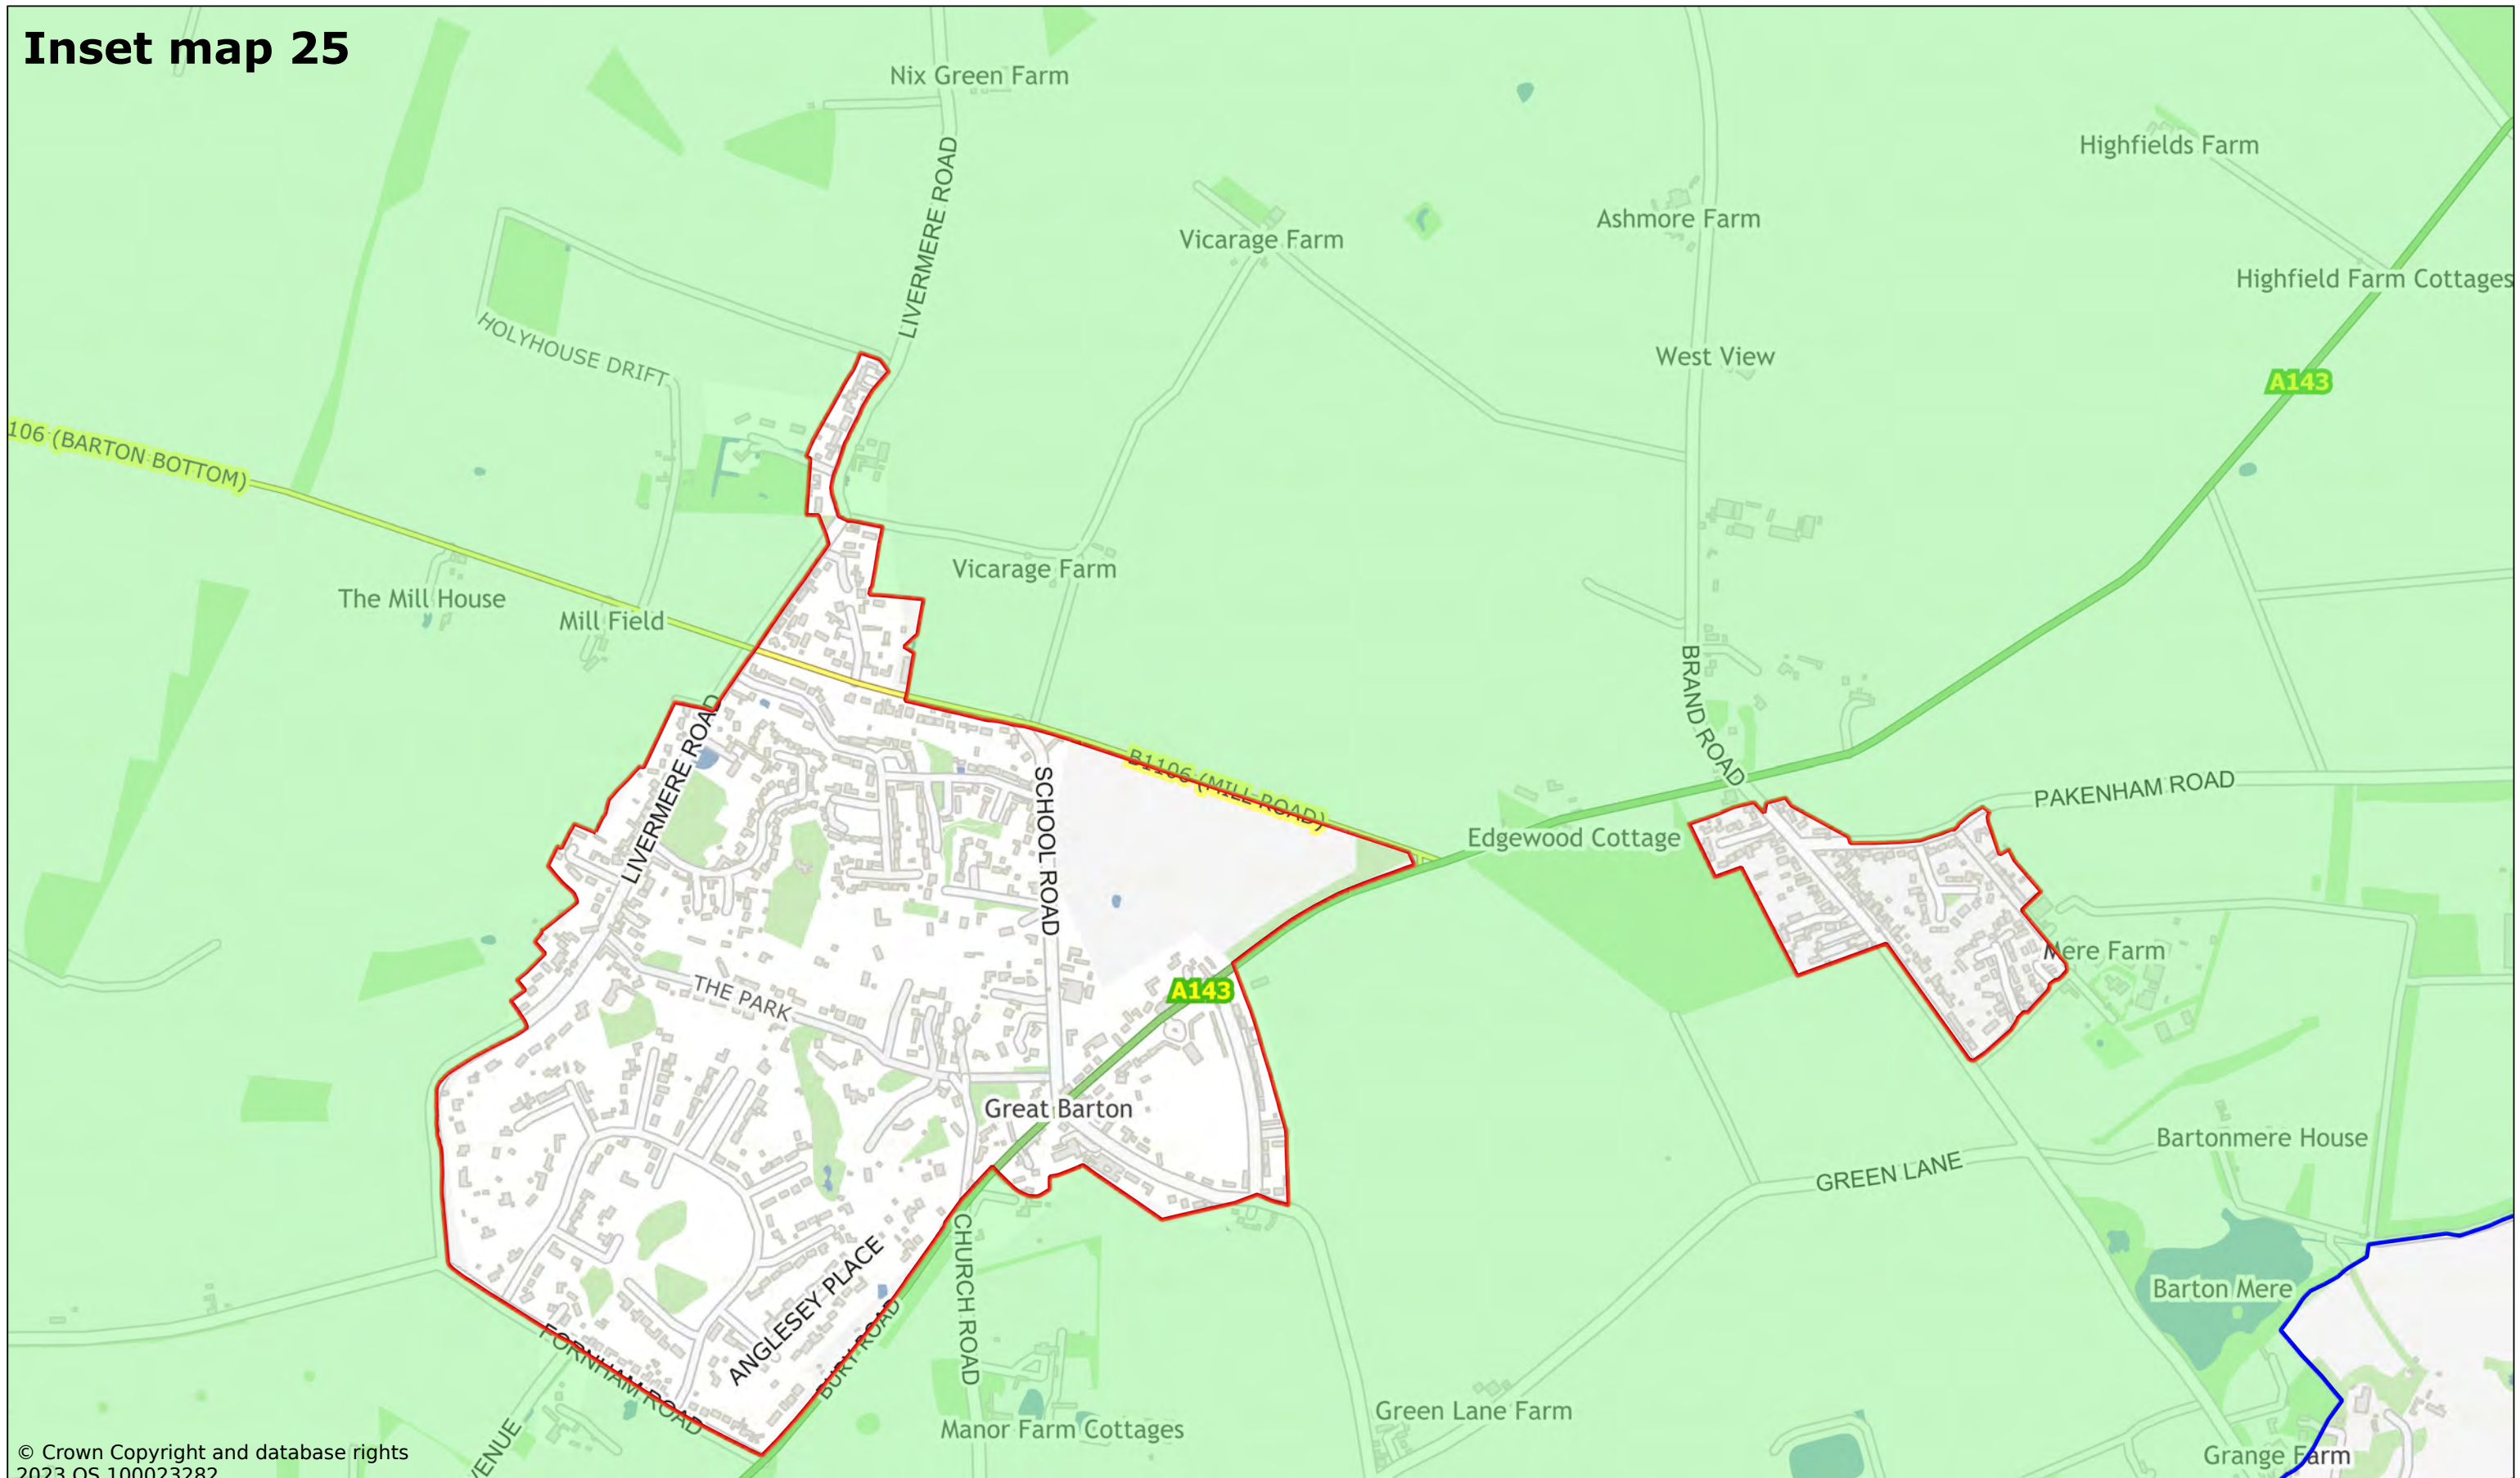

Inset map 25

© Crown Copyright and database rights 2023 OS 100023282

Great Barton and Great Barton Hamlet

Scale: 1:10000

Printed on 2023-12-06 10:23:11

by dbugg@SEBC_DOMAIN

© Crown Copyright and database rights 2023 OS 100023282.

West Suffolk House
Western Way
Bury St Edmunds
IP33 3YU
01284 763233
www.westsuffolk.gov.uk