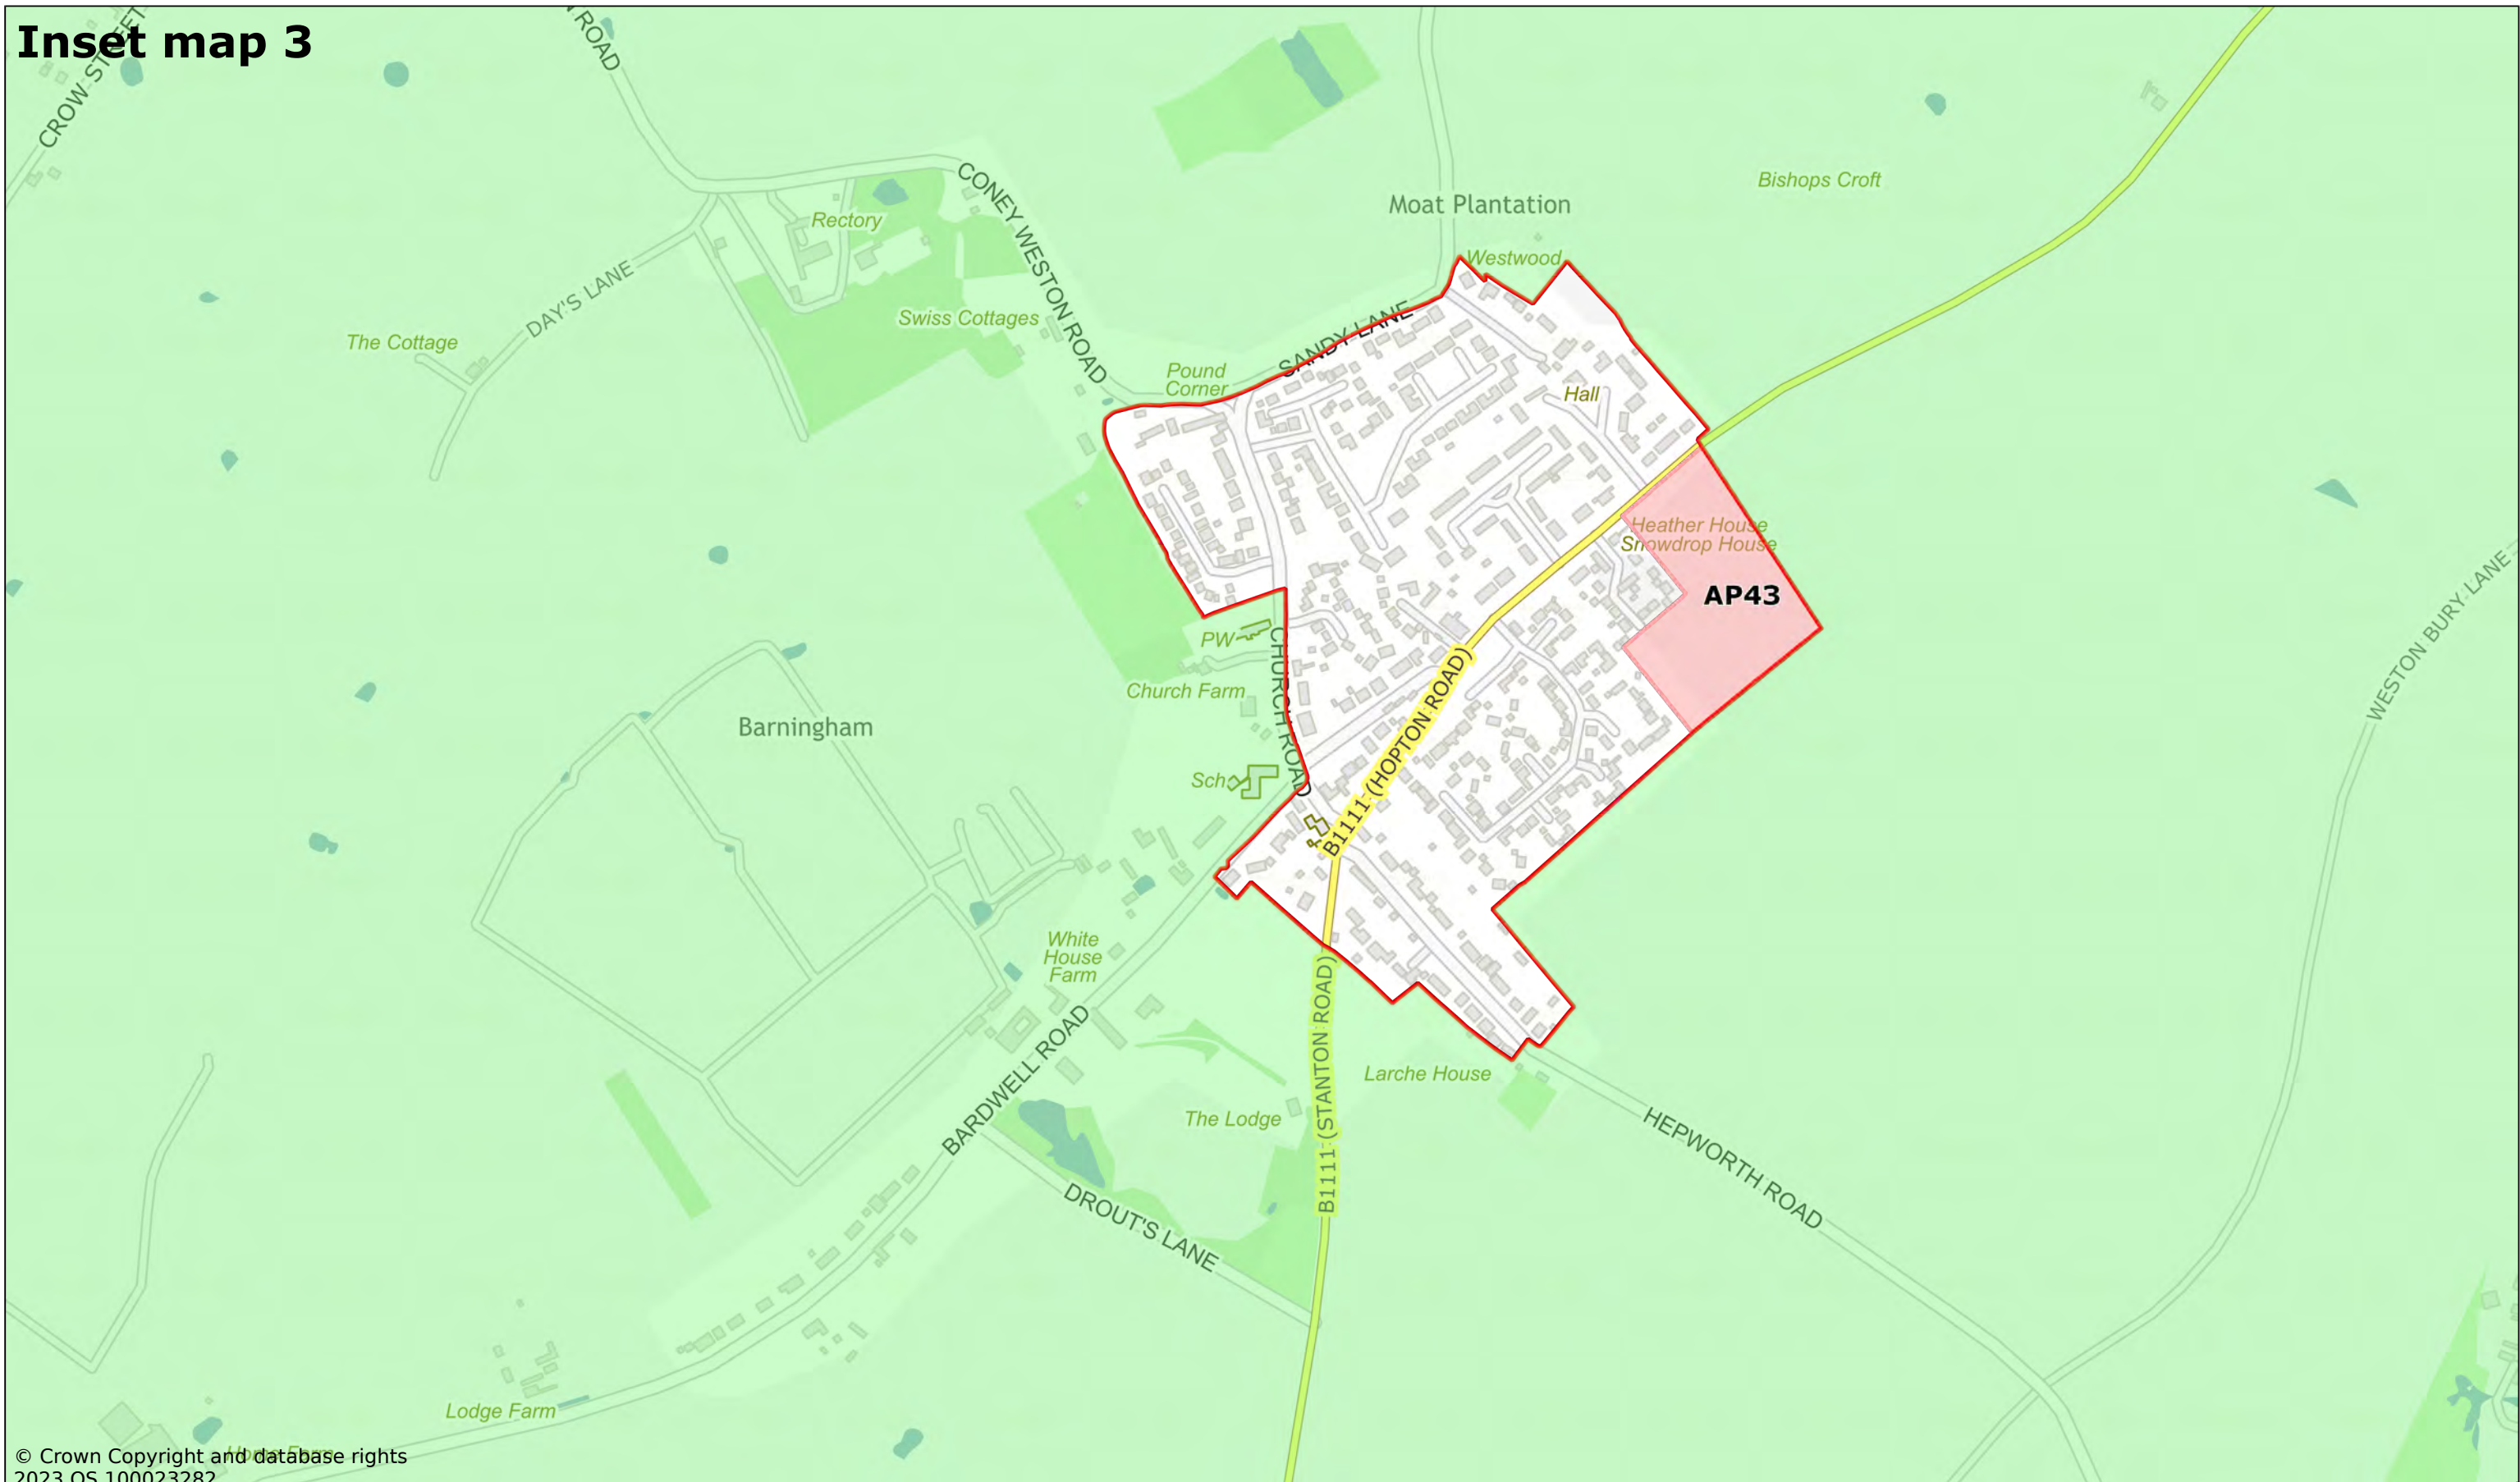

Inset map 3

© Crown Copyright and database rights
2023 OS 100023282

Barningham

Scale: 1:6000

Printed on 2023-11-22 12:38:49

by kcooper@SEBC_DOMAIN

© Crown Copyright and database rights 2023 OS 100023282.

West Suffolk House
Western Way
Bury St Edmunds
IP33 3YU
01284 763233
www.westsuffolk.gov.uk