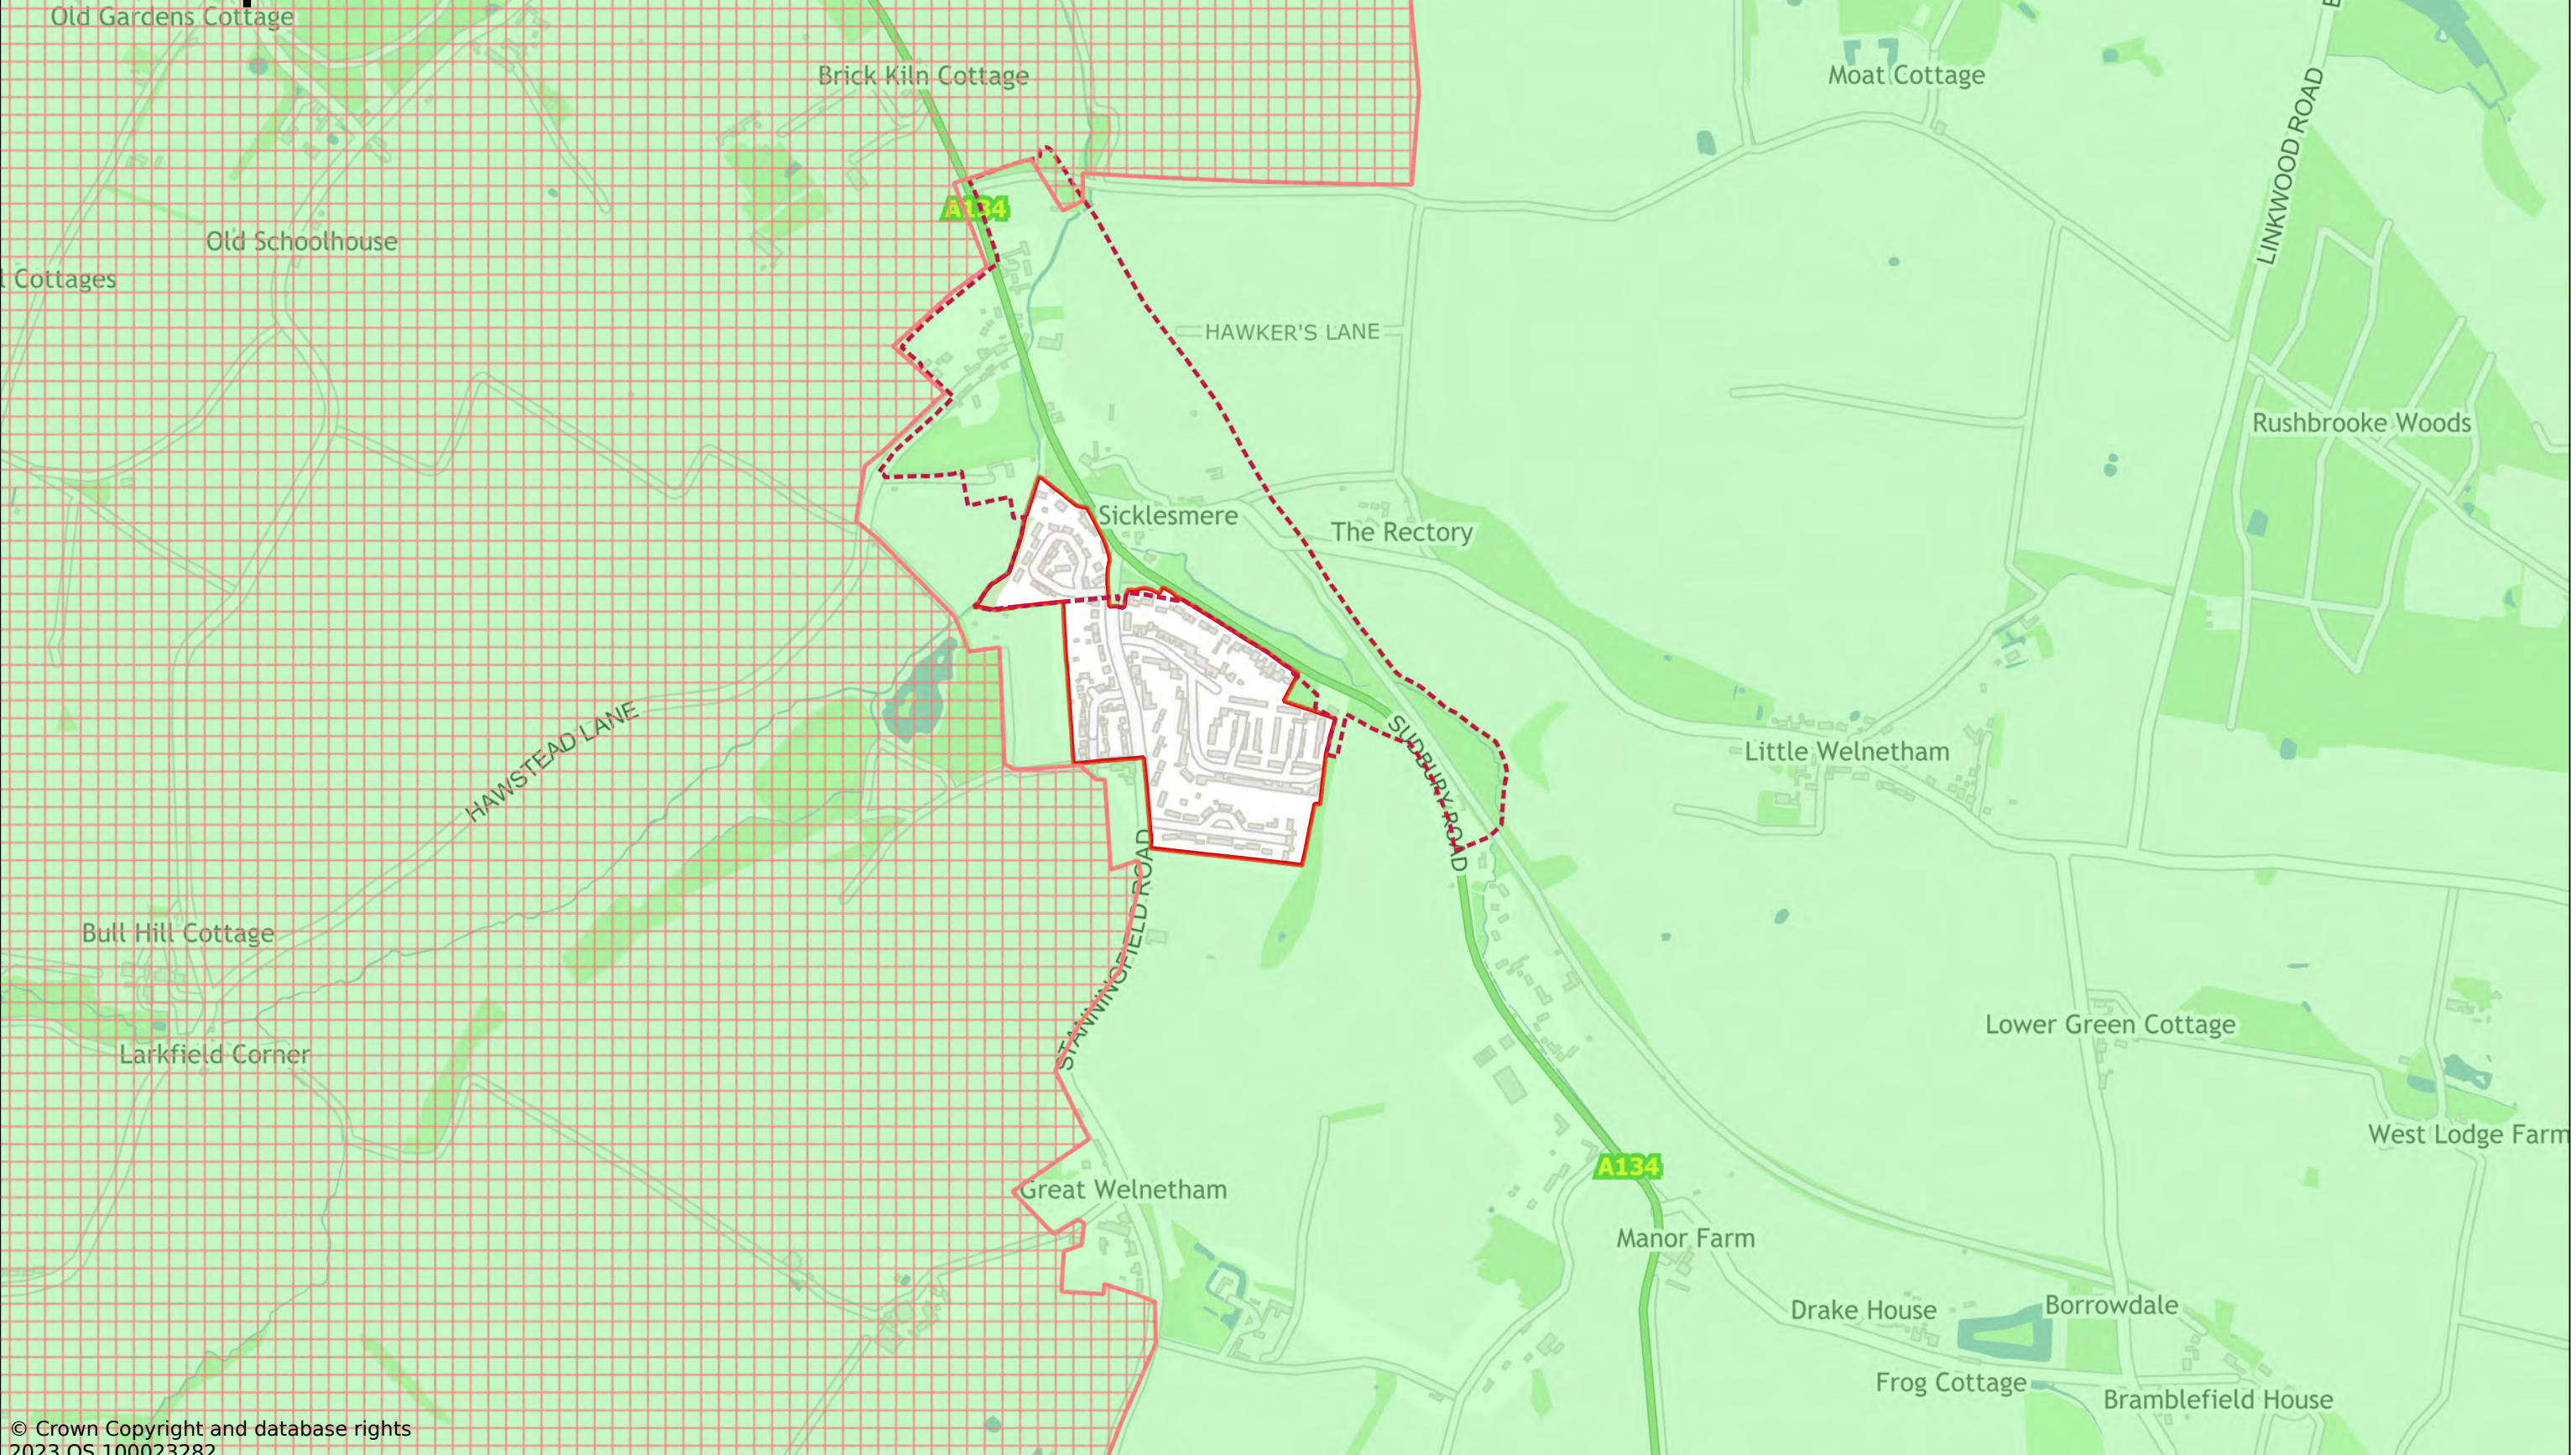

Inset map 28

© Crown Copyright and database rights
2023 OS 100023282

Great and Little Whelnetham

Scale: 1:10000

Printed on 2023-11-24 11:34:41

by kcooper@SEBC_DOMAIN

© Crown Copyright and database rights 2023 OS 100023282.

West Suffolk House
Western Way
Bury St Edmunds
IP33 3YU
01284 763233
www.westsuffolk.gov.uk