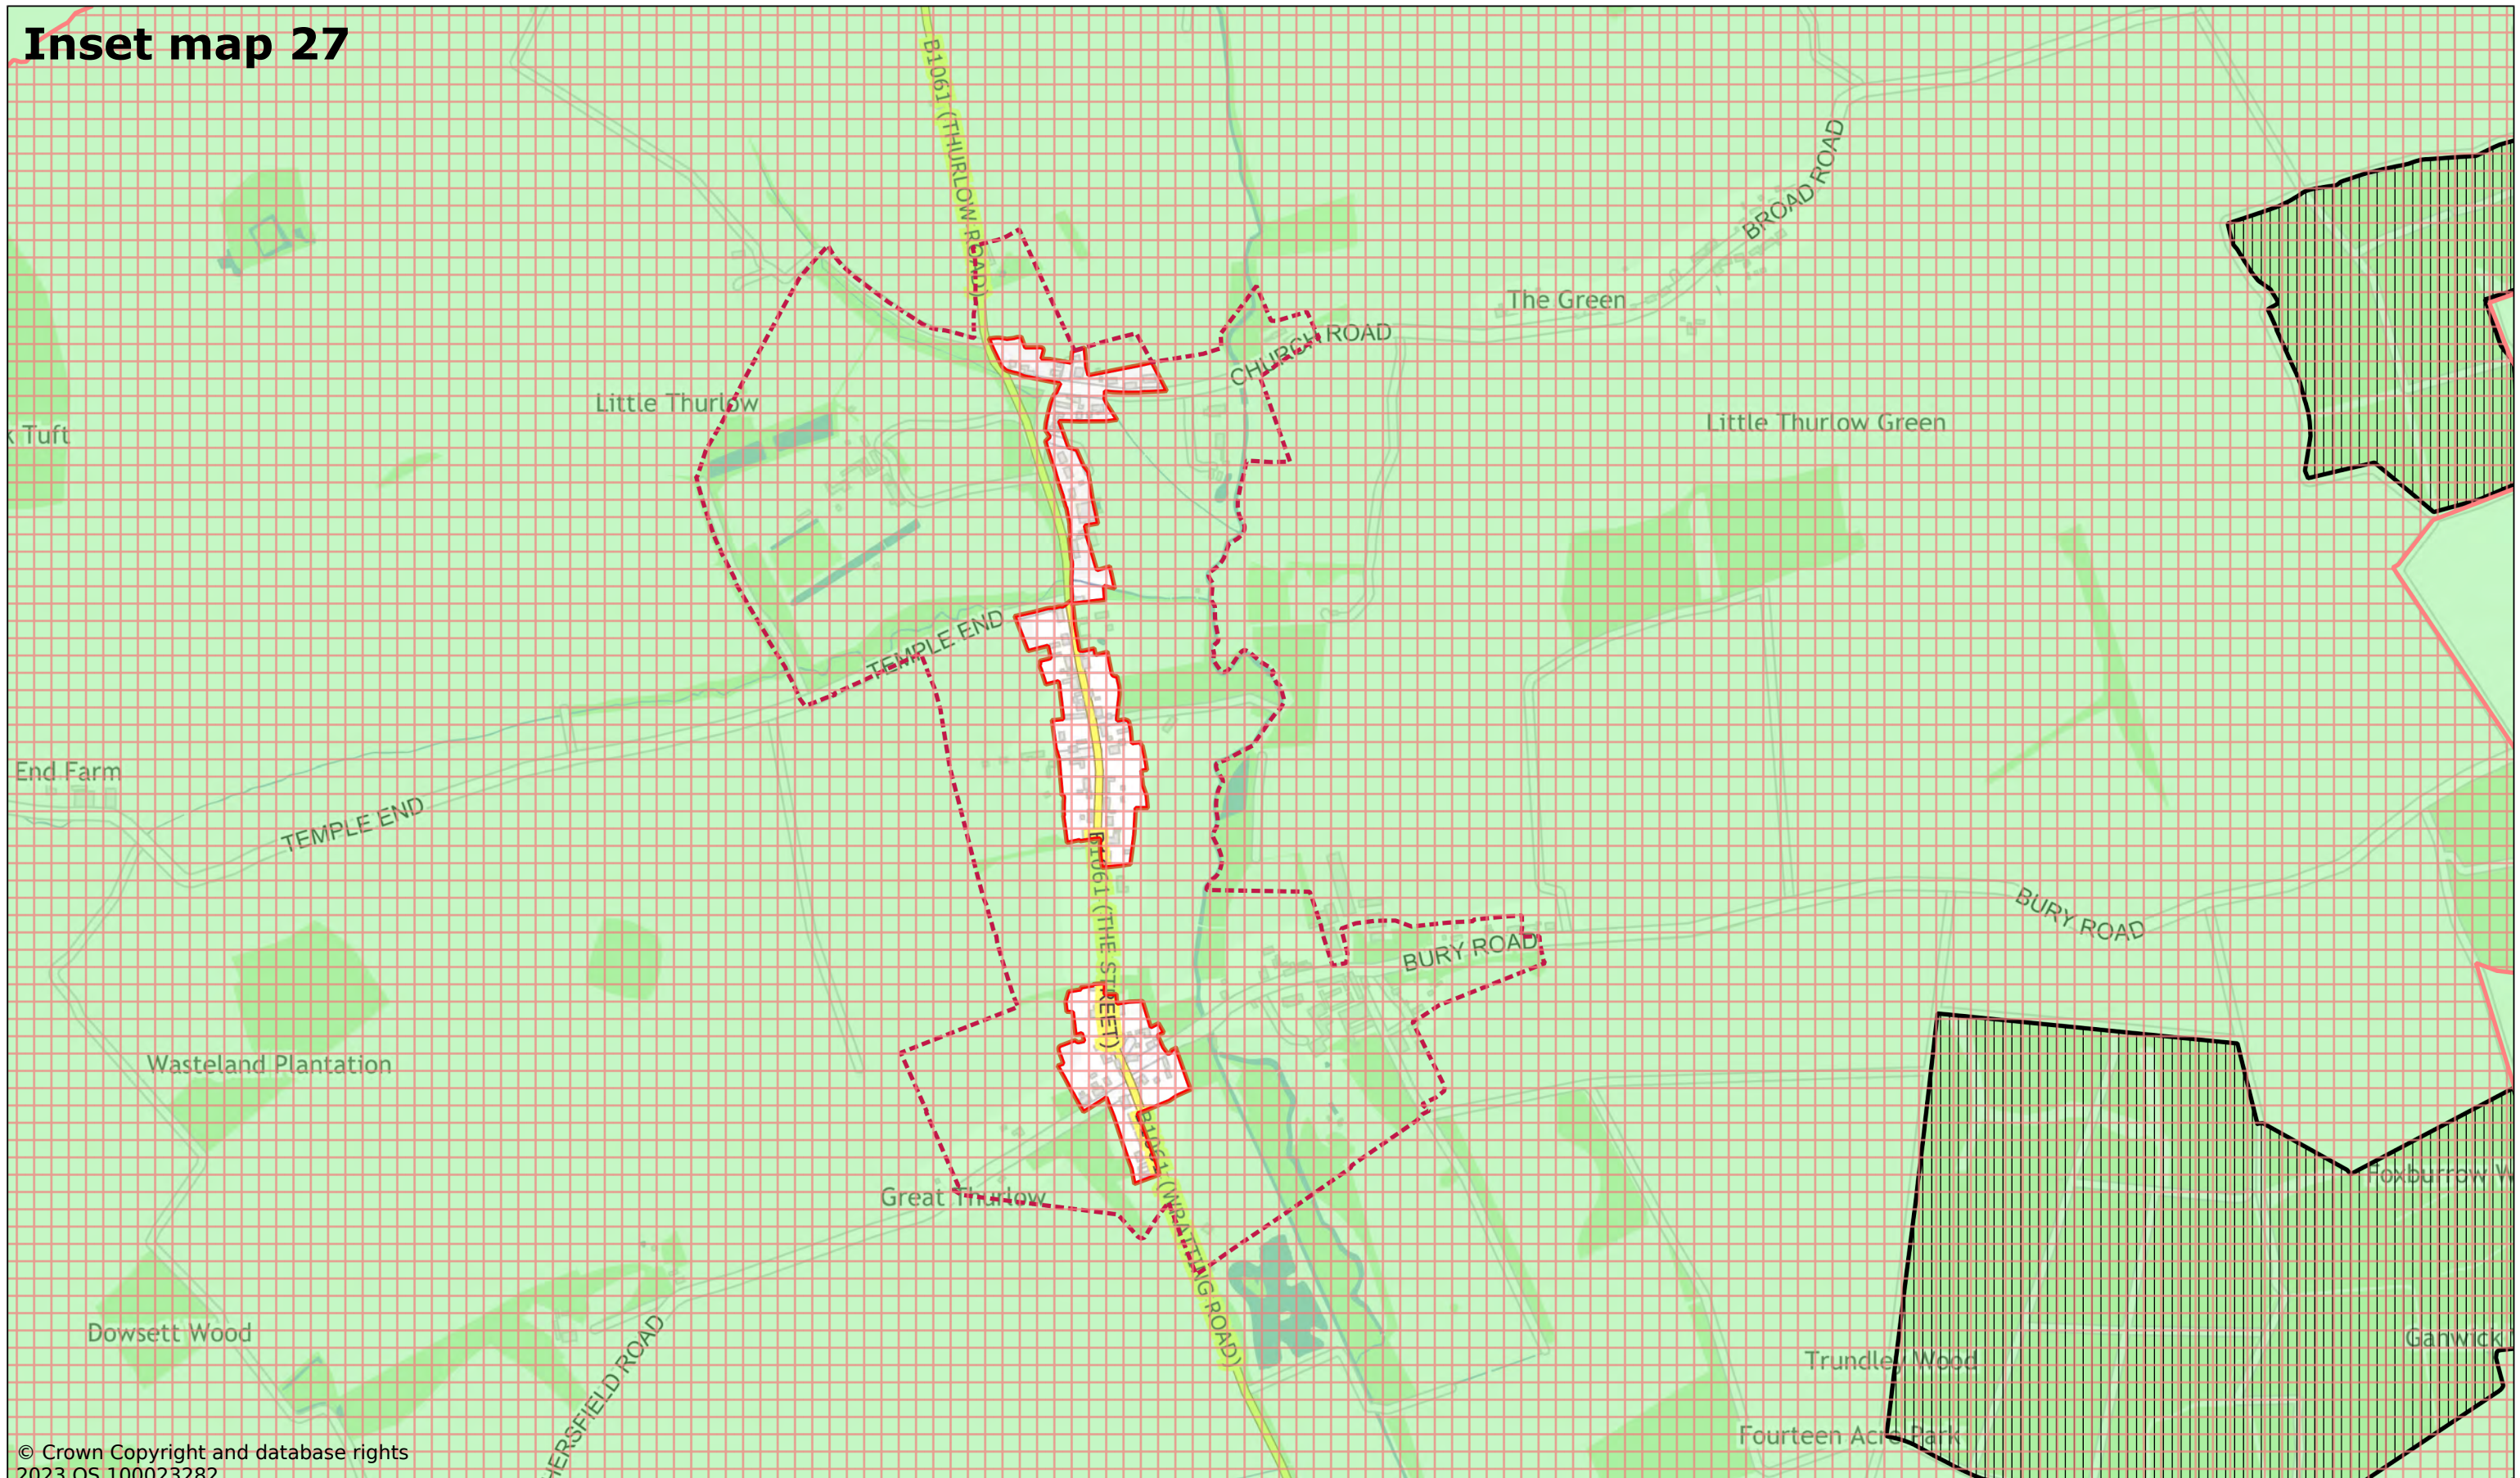

Inset map 27

© Crown Copyright and database rights
2023 OS 100023282

Great and Little Thurlow

Scale: 1:9000

Printed on 2023-11-22 14:39:29

by kcooper@SEBC_DOMAIN

© Crown Copyright and database rights 2023 OS 100023282.

West Suffolk House
Western Way
Bury St Edmunds
IP33 3YU
01284 763233
www.westsuffolk.gov.uk