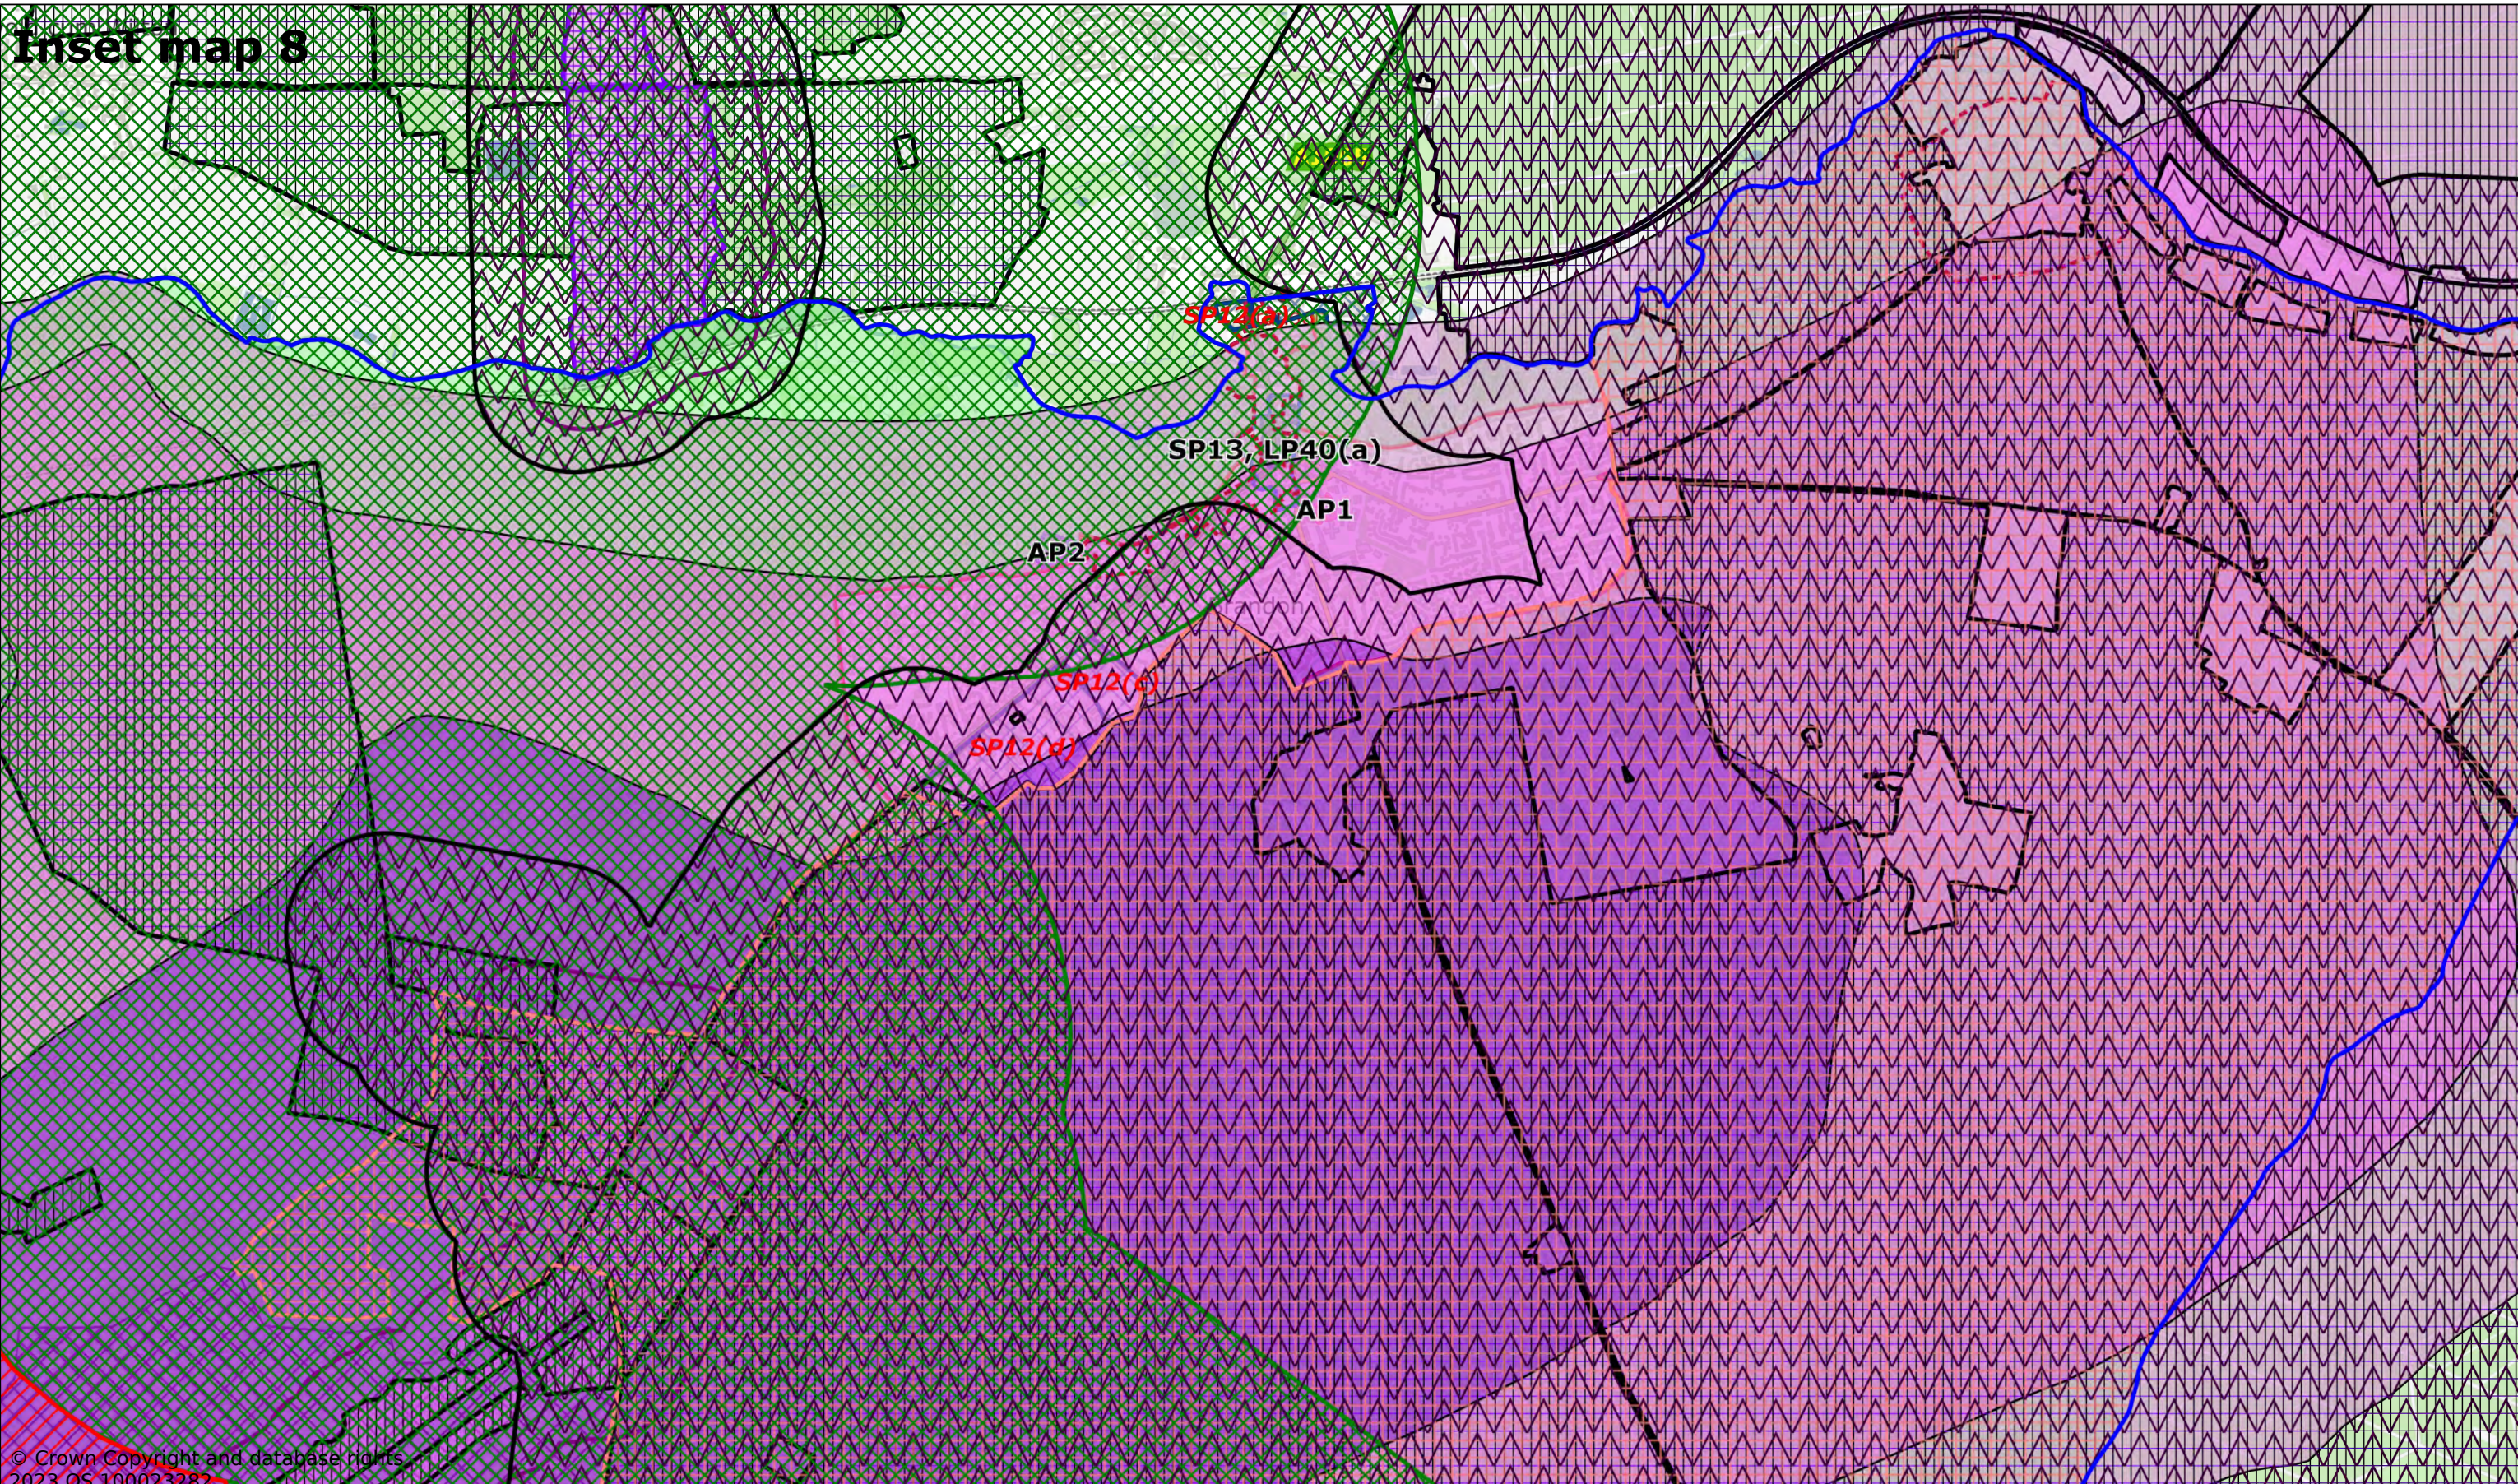

© Crown Copyright and database rights
2023 OS 100023282

Brandon

Scale: 1:25000

Printed on 2023-11-24 10:08:04

by kcooper@SEBC_DOMAIN

© Crown Copyright and database rights 2023 OS 100023282.

West Suffolk House
Western Way
Bury St Edmunds
IP33 3YU
01284 763233
www.westsuffolk.gov.uk