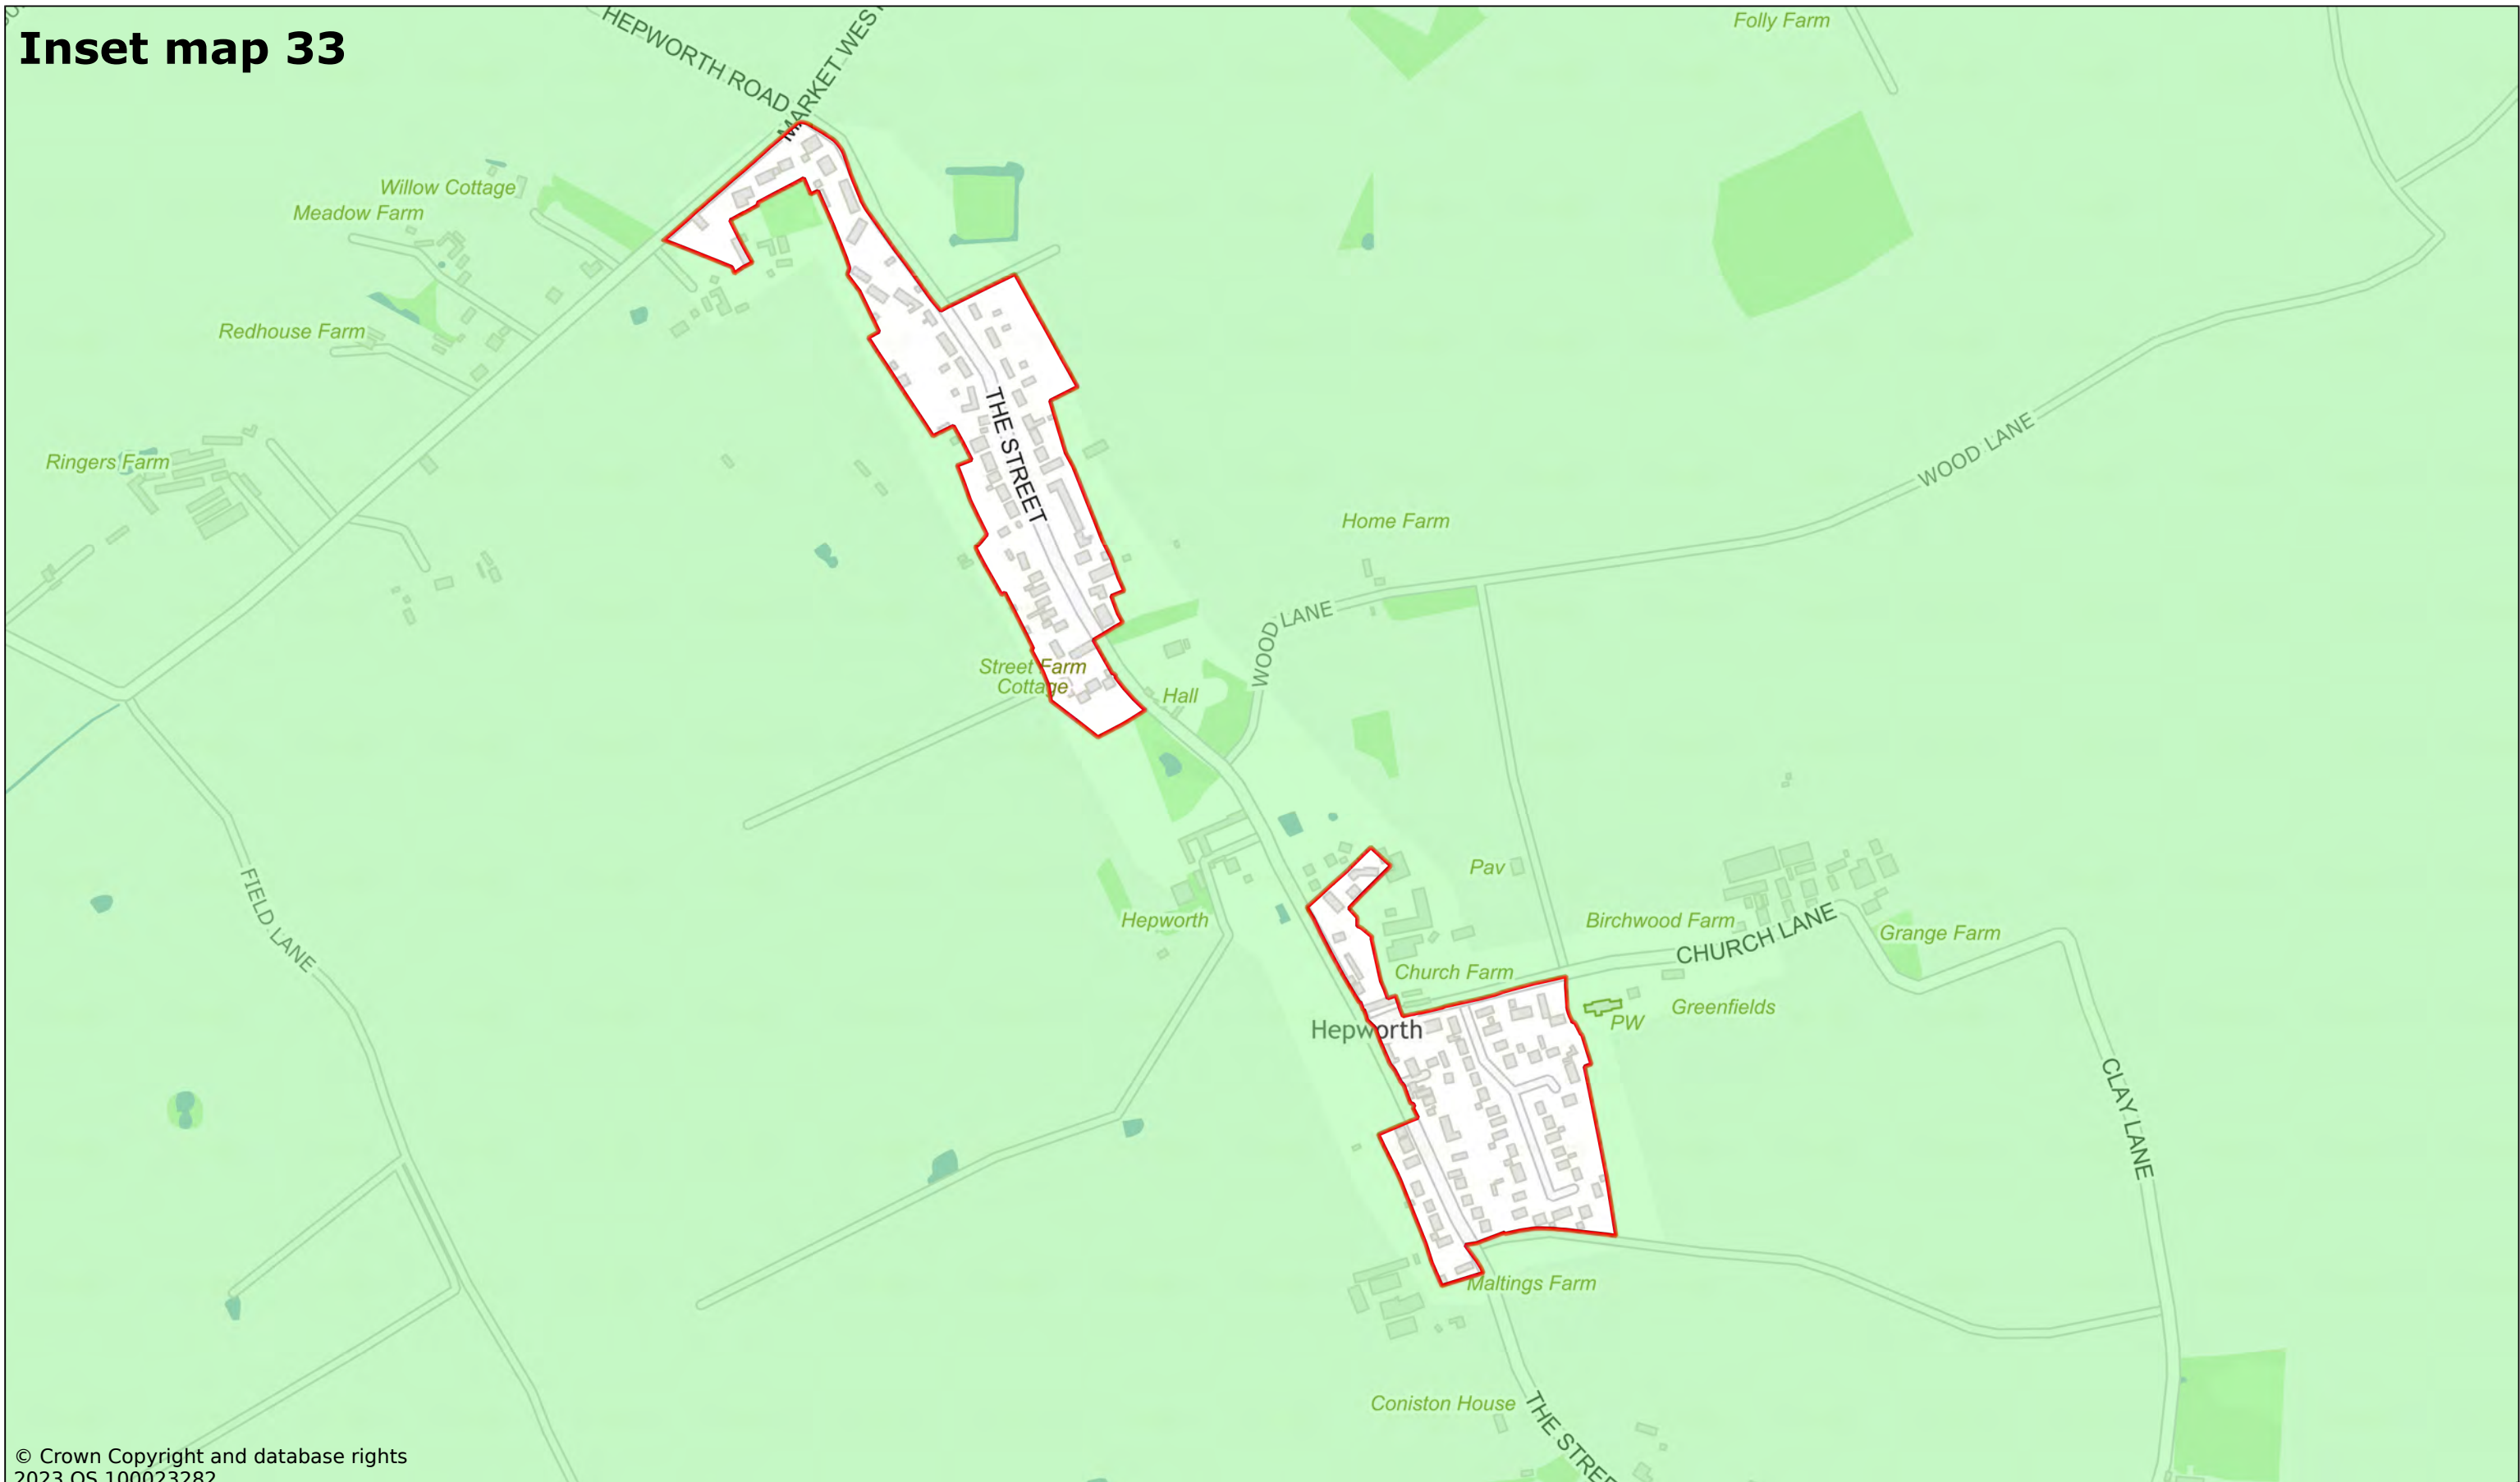

Inset map 33

© Crown Copyright and database rights
2023 OS 100023282

Hepworth

Scale: 1:6000

Printed on 2023-11-22 16:22:36

by kcooper@SEBC_DOMAIN

© Crown Copyright and database rights 2023 OS 100023282.

West Suffolk House
Western Way
Bury St Edmunds
IP33 3YU
01284 763233
www.westsuffolk.gov.uk