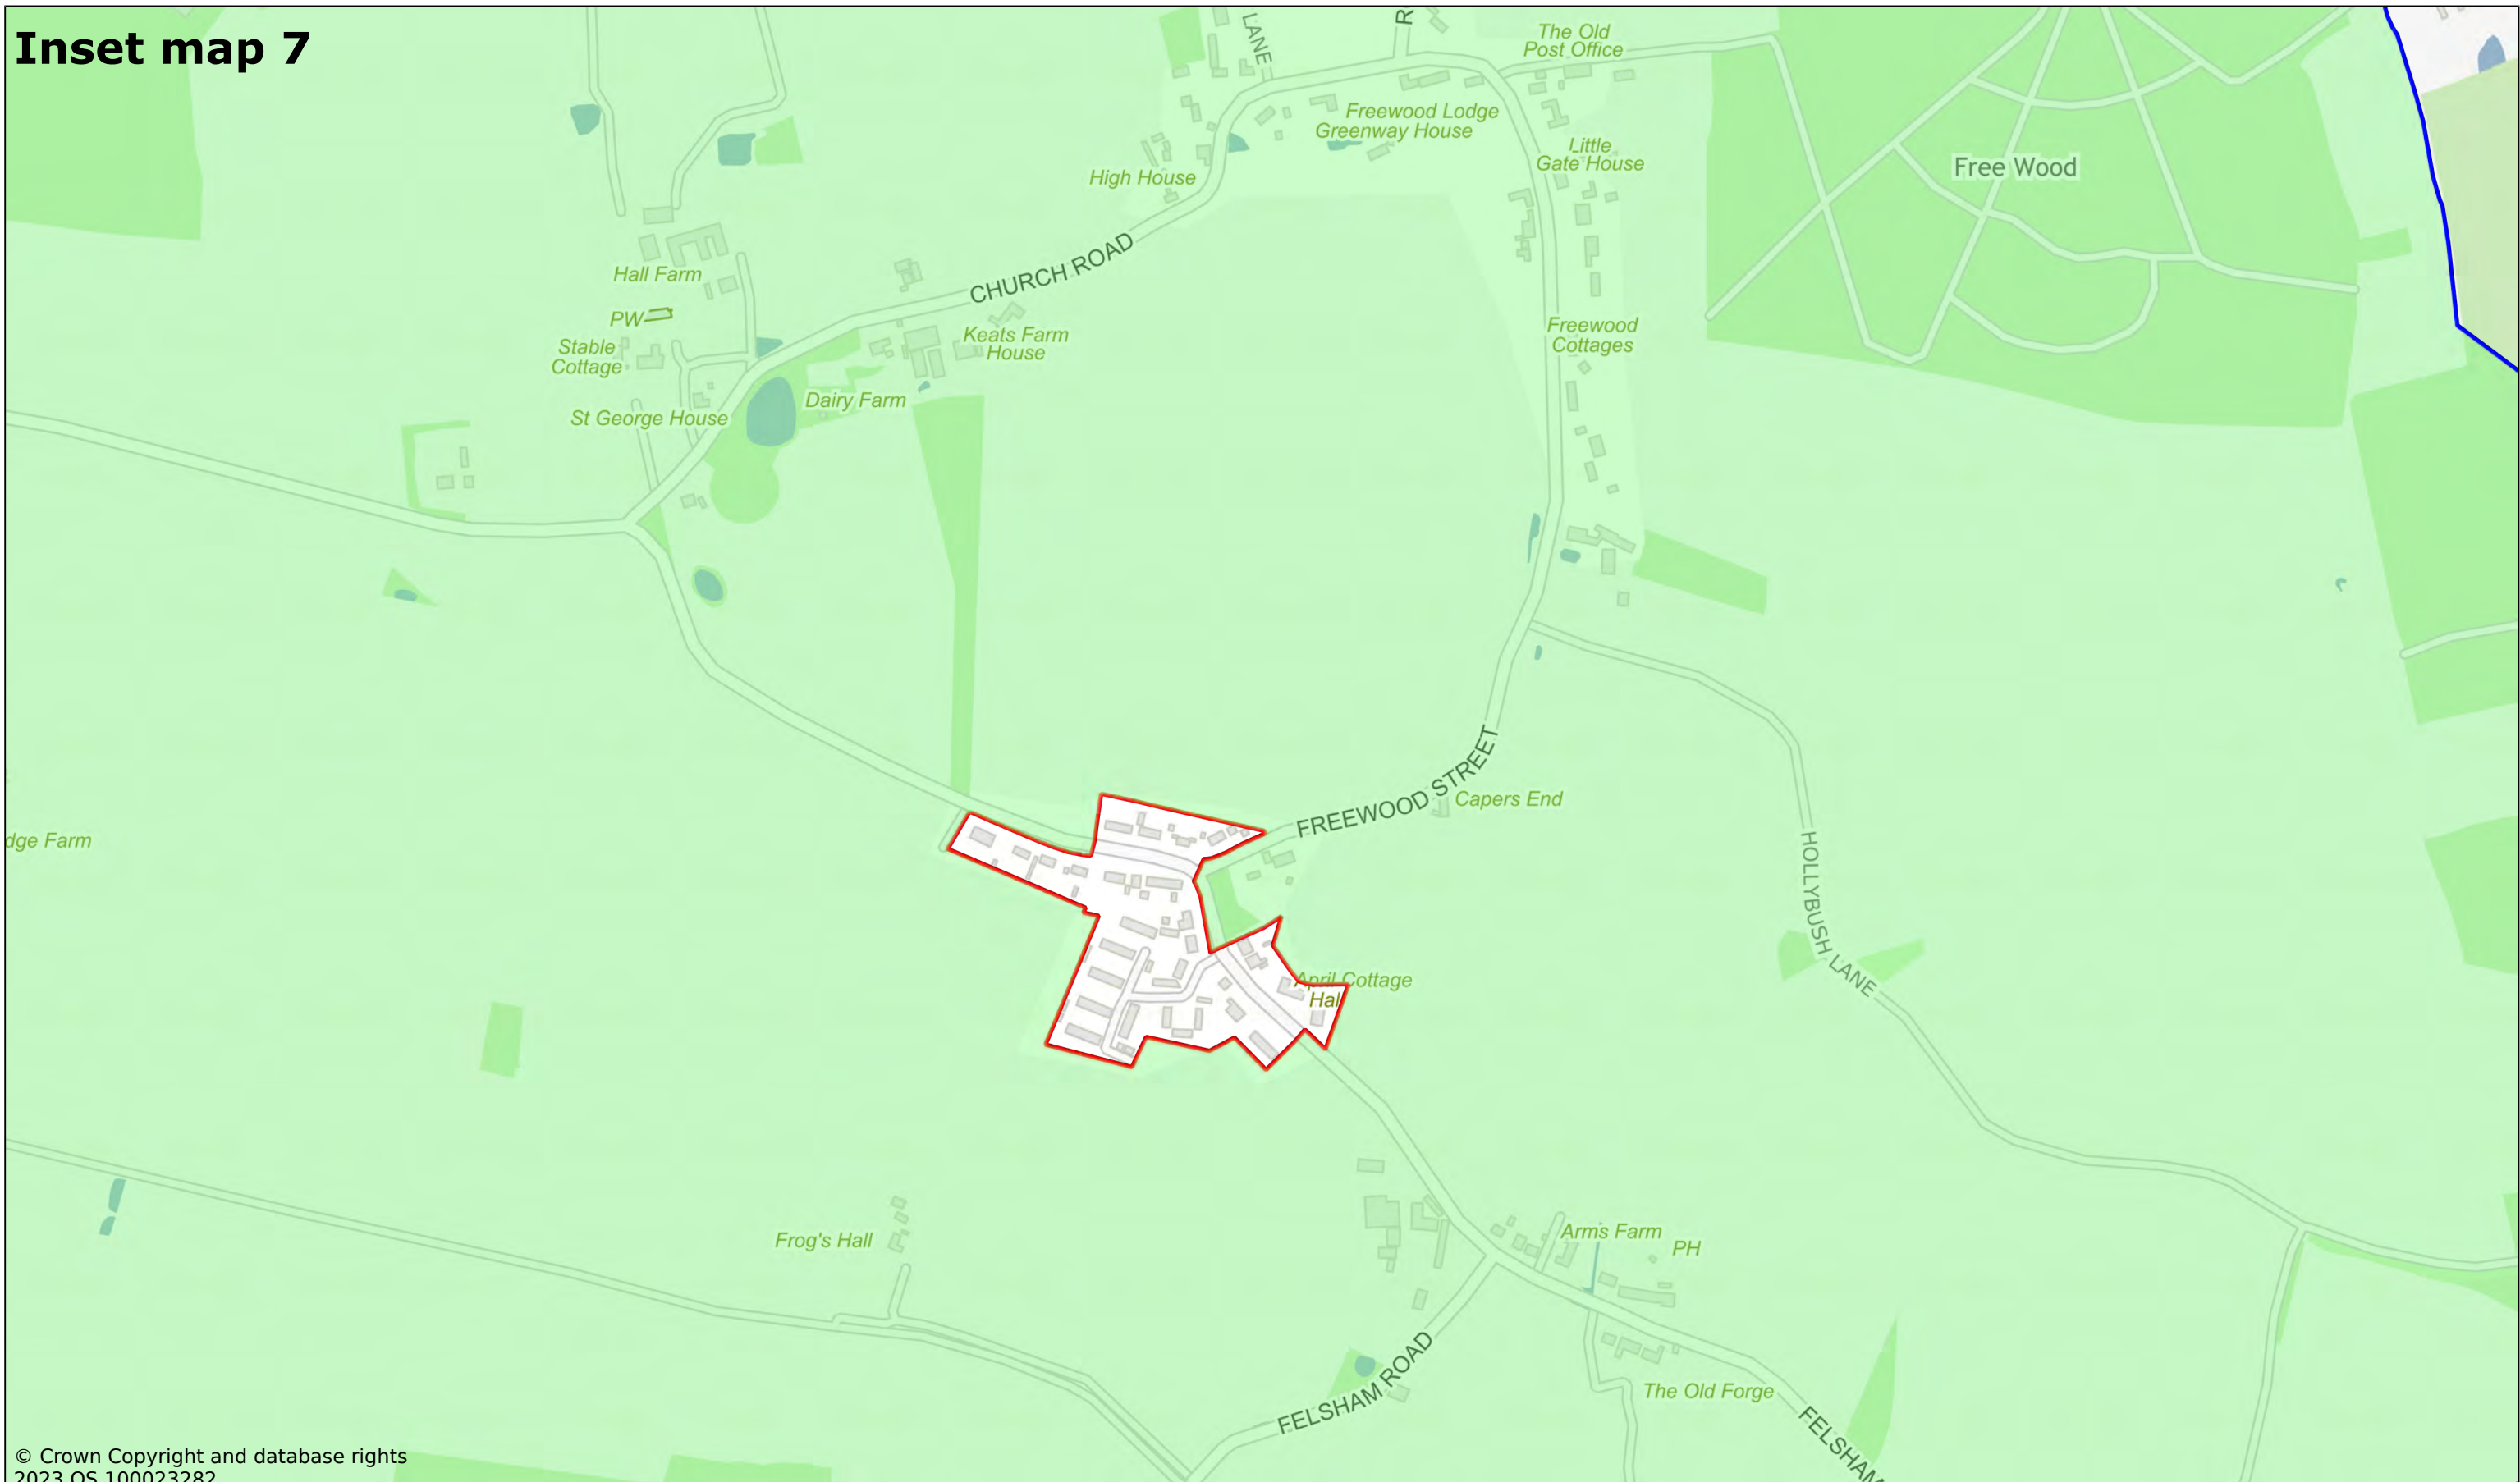

Inset map 7

© Crown Copyright and database rights
2023 OS 100023282.

Bradfield St George

Scale: 1:6000

Printed on 2023-11-22 12:52:41

by kcooper@SEBC_DOMAIN

© Crown Copyright and database rights 2023 OS 100023282.

West Suffolk House
Western Way
Bury St Edmunds
IP33 3YU
01284 763233
www.westsuffolk.gov.uk