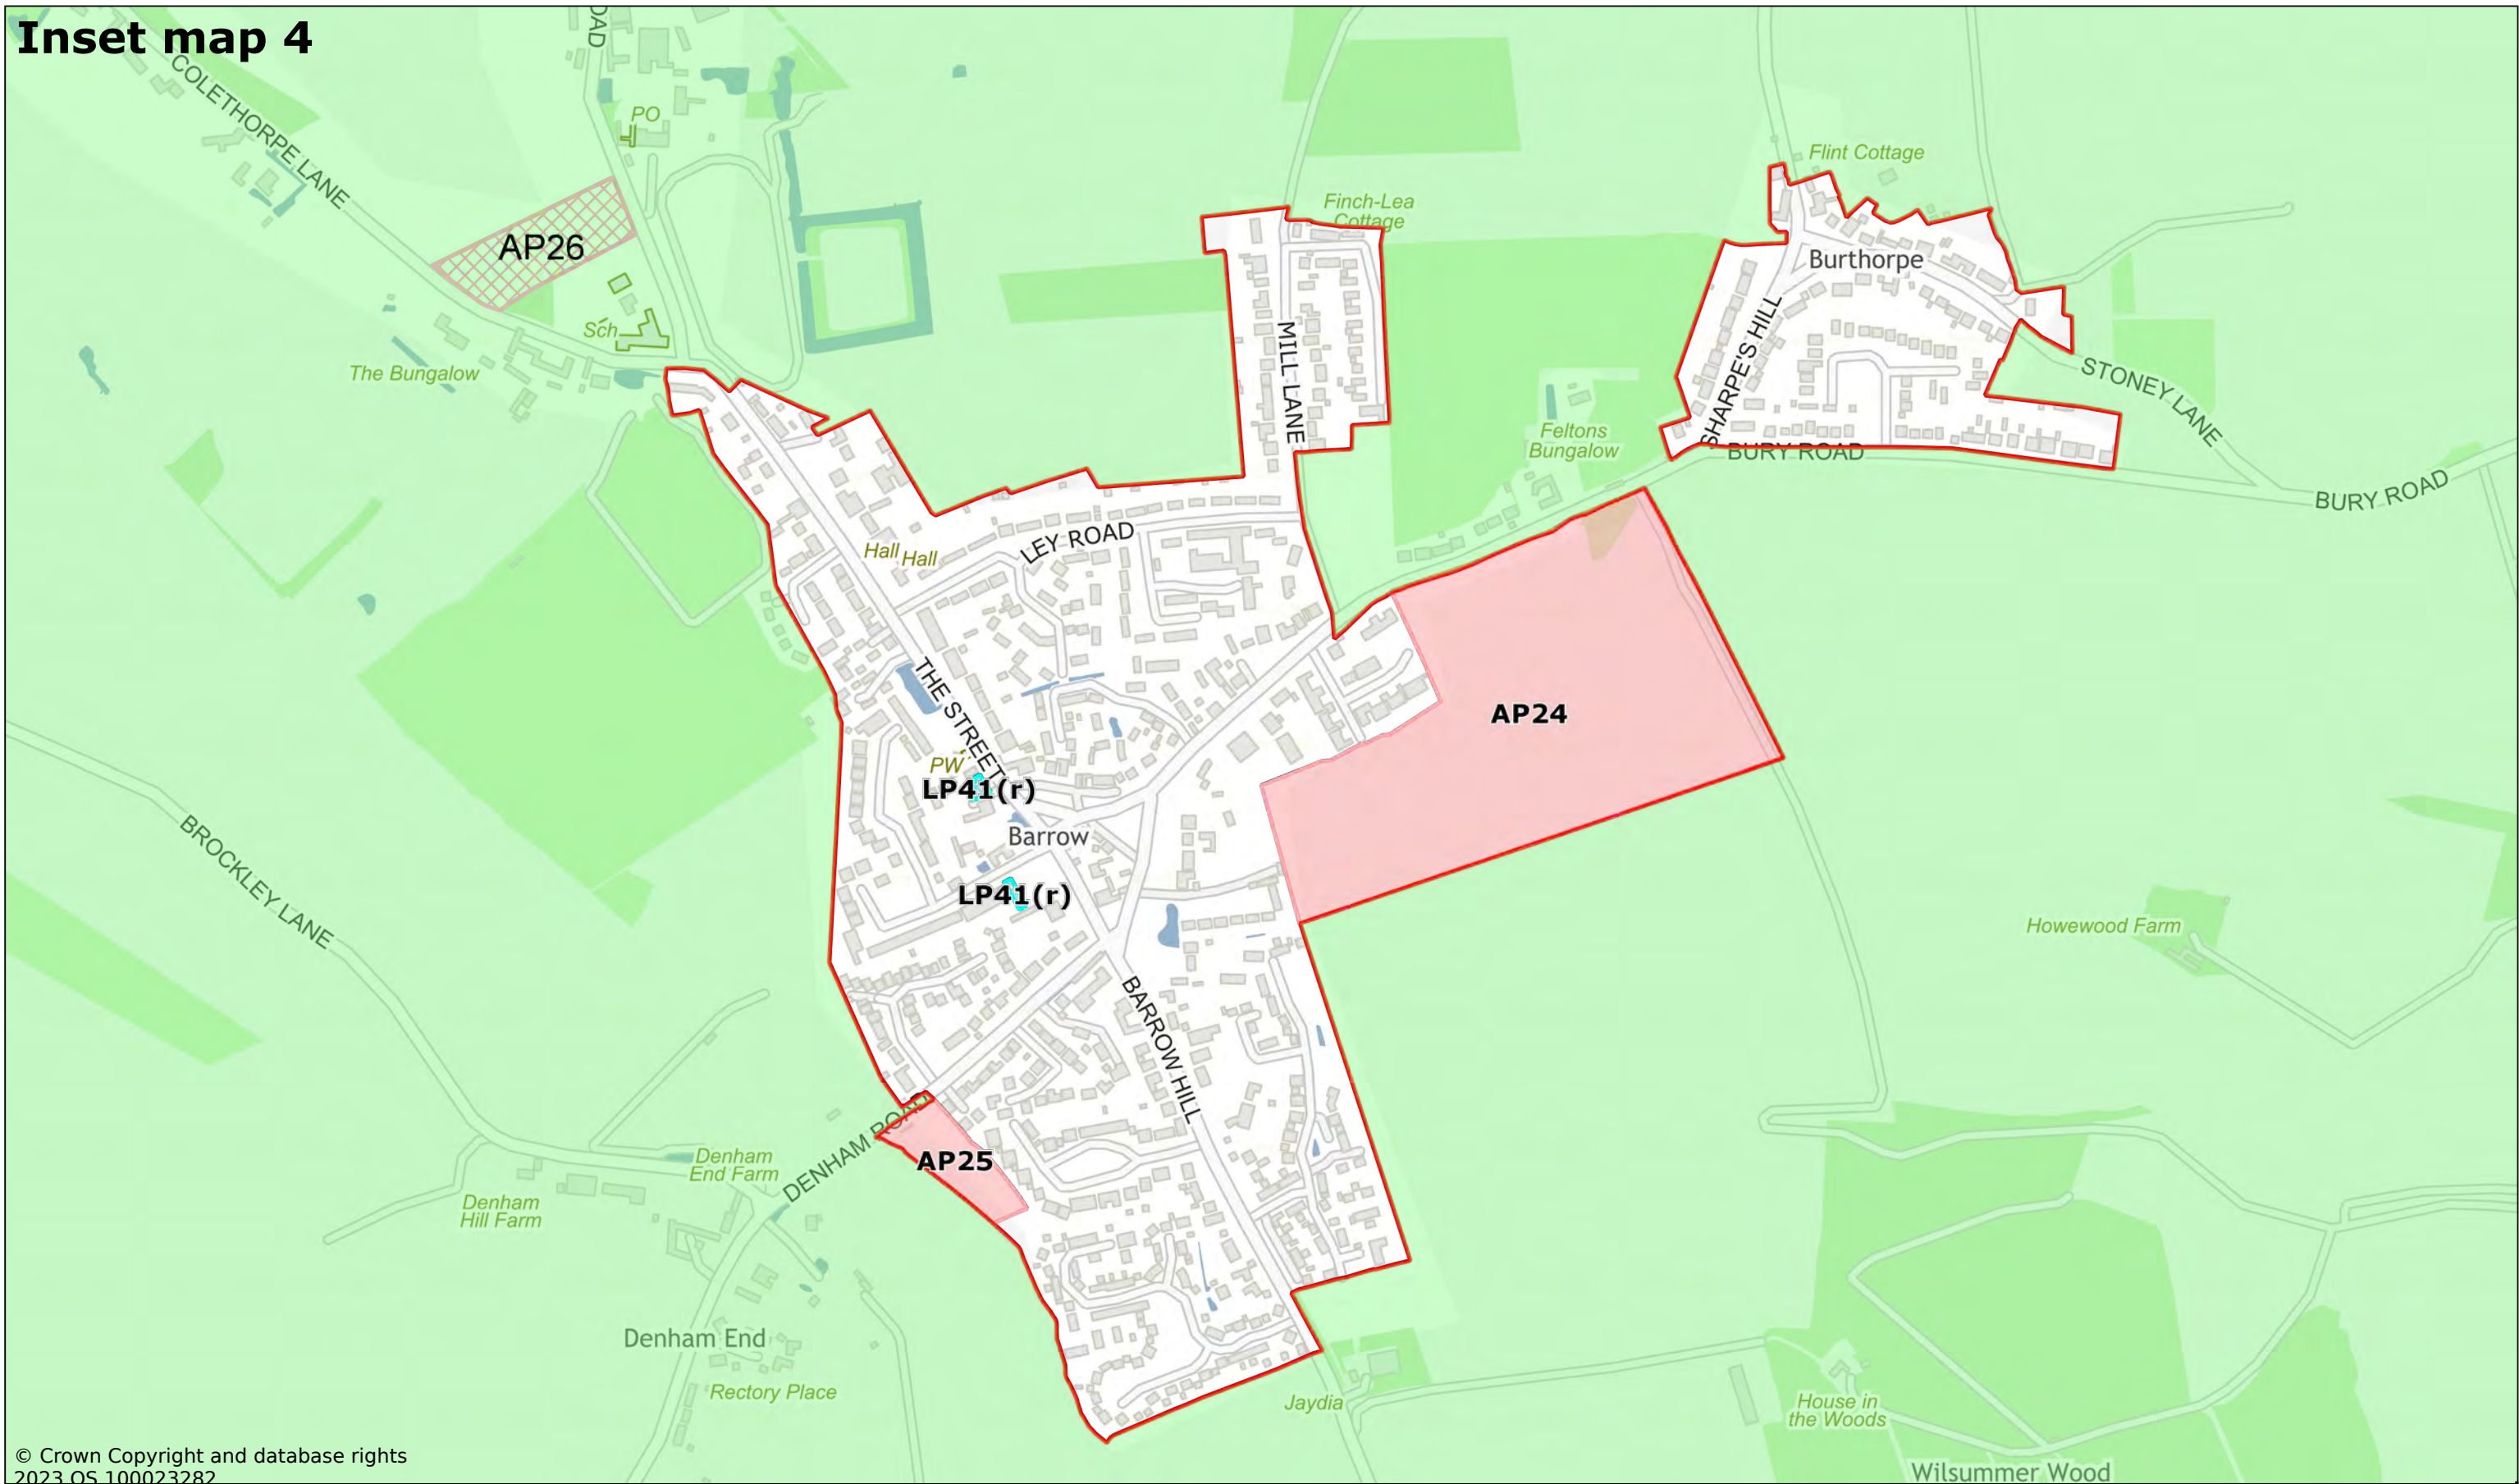

Inset map 4

© Crown Copyright and database rights
2023 OS 100023282

Barrow

Scale: 1:6000

Printed on 2023-12-06 09:43:42

by dbugg@SEBC_DOMAIN

© Crown Copyright and database rights 2023 OS 100023282.

West Suffolk House
Western Way
Bury St Edmunds
IP33 3YU
01284 763233
www.westsuffolk.gov.uk